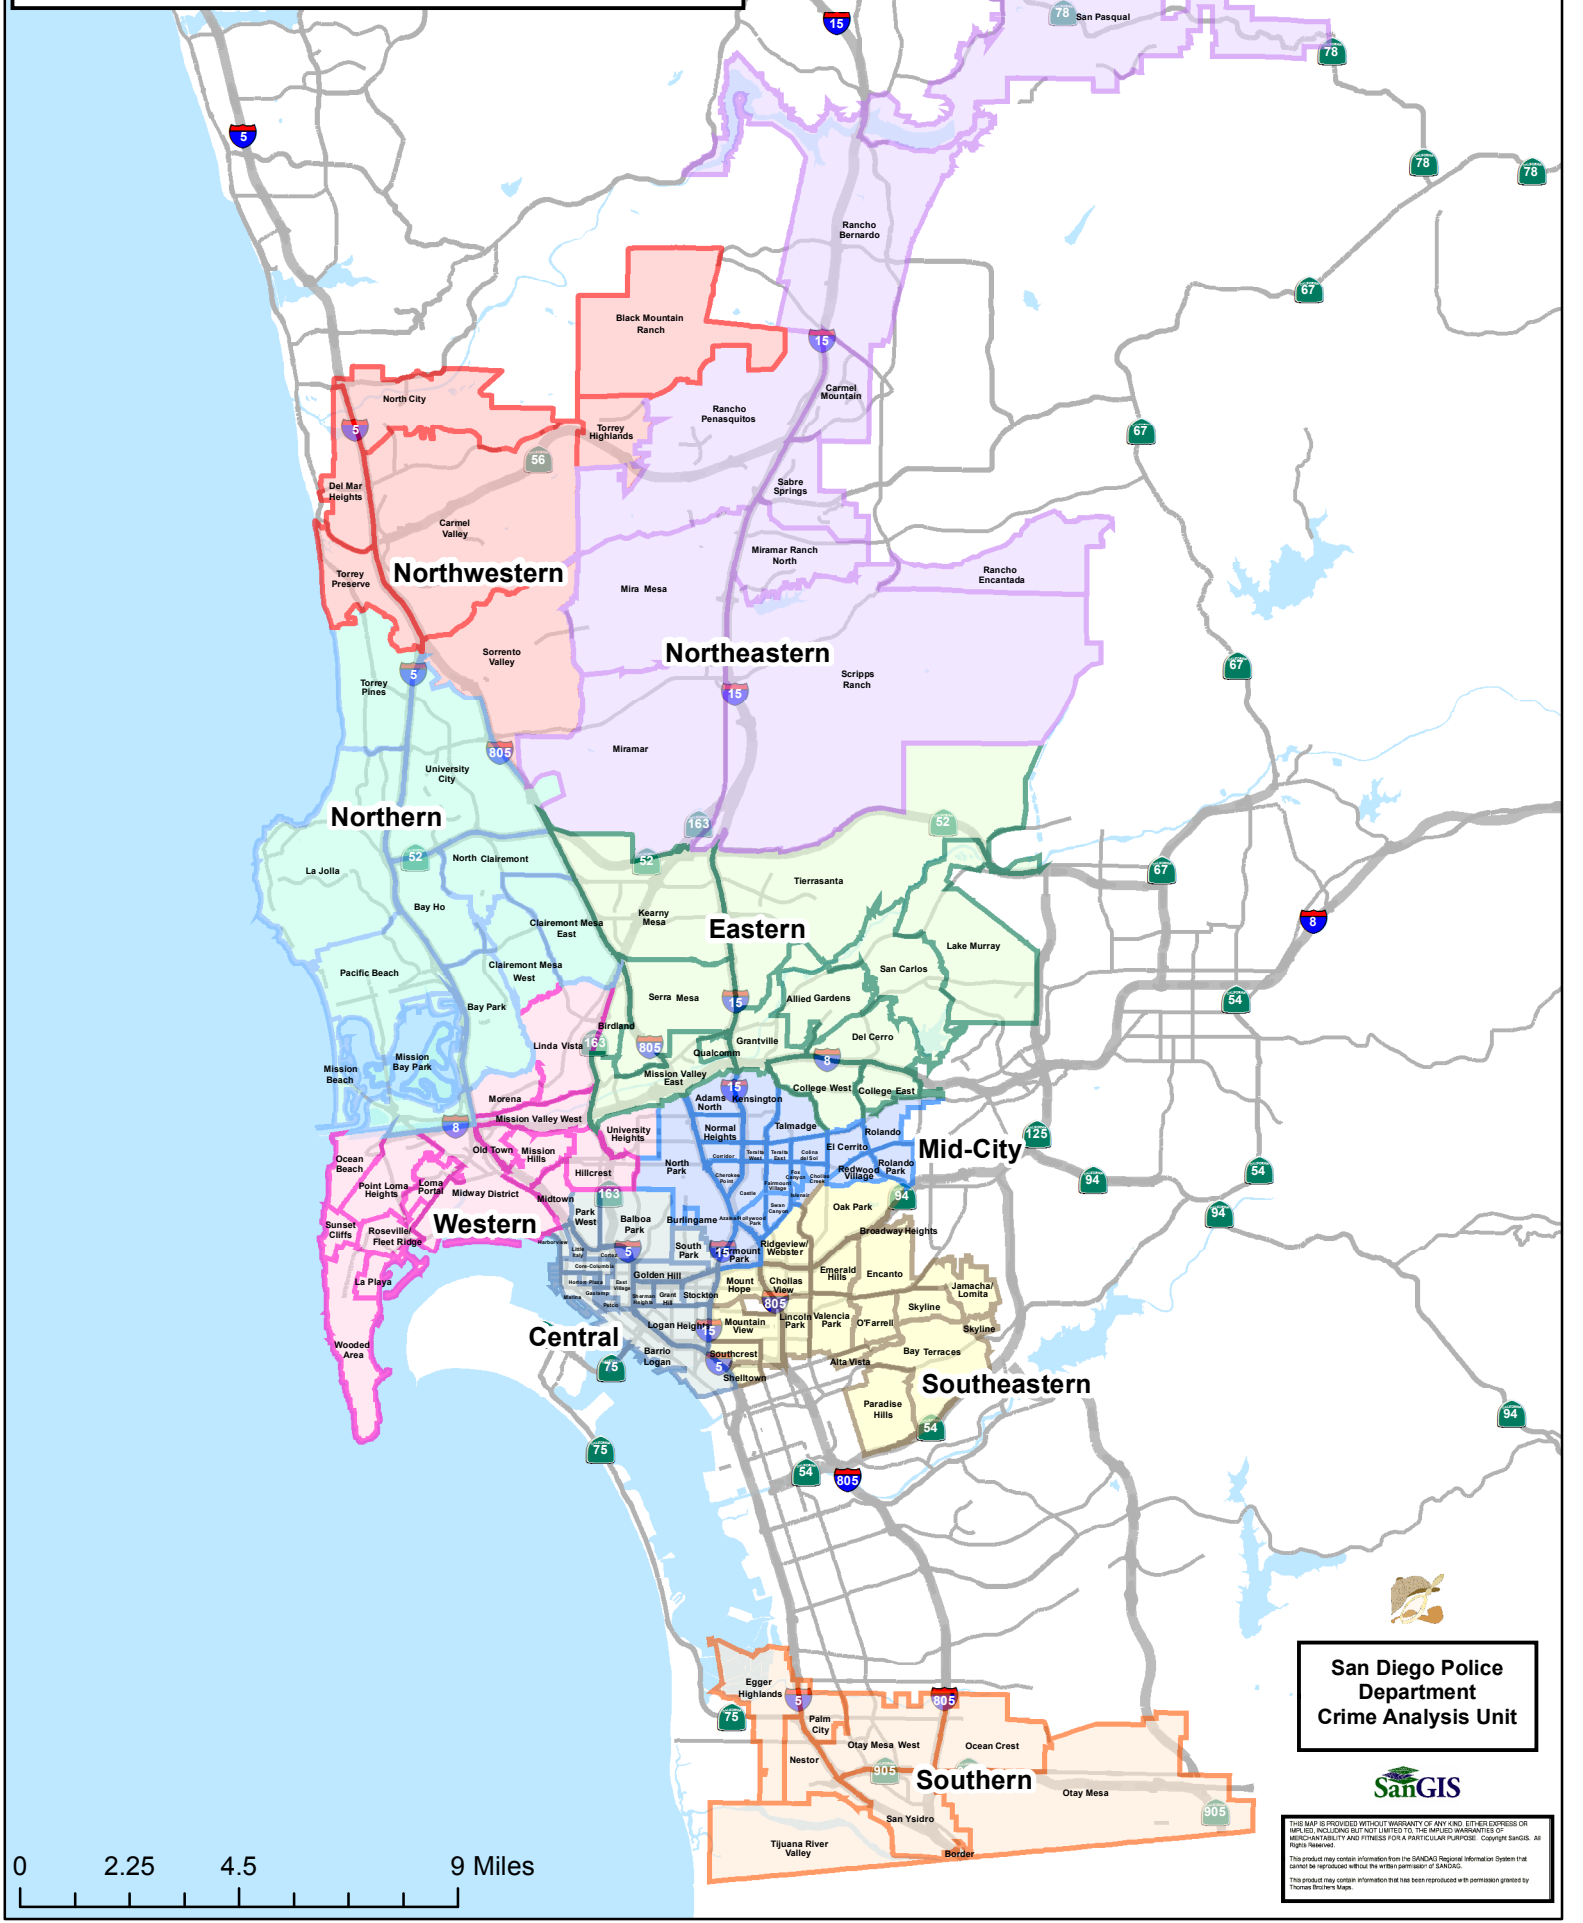

CITY OF SAN DIEGO POLICE DEPARTMENT Neighborhoods

**San Diego Police
Department
Crime Analysis Unit**