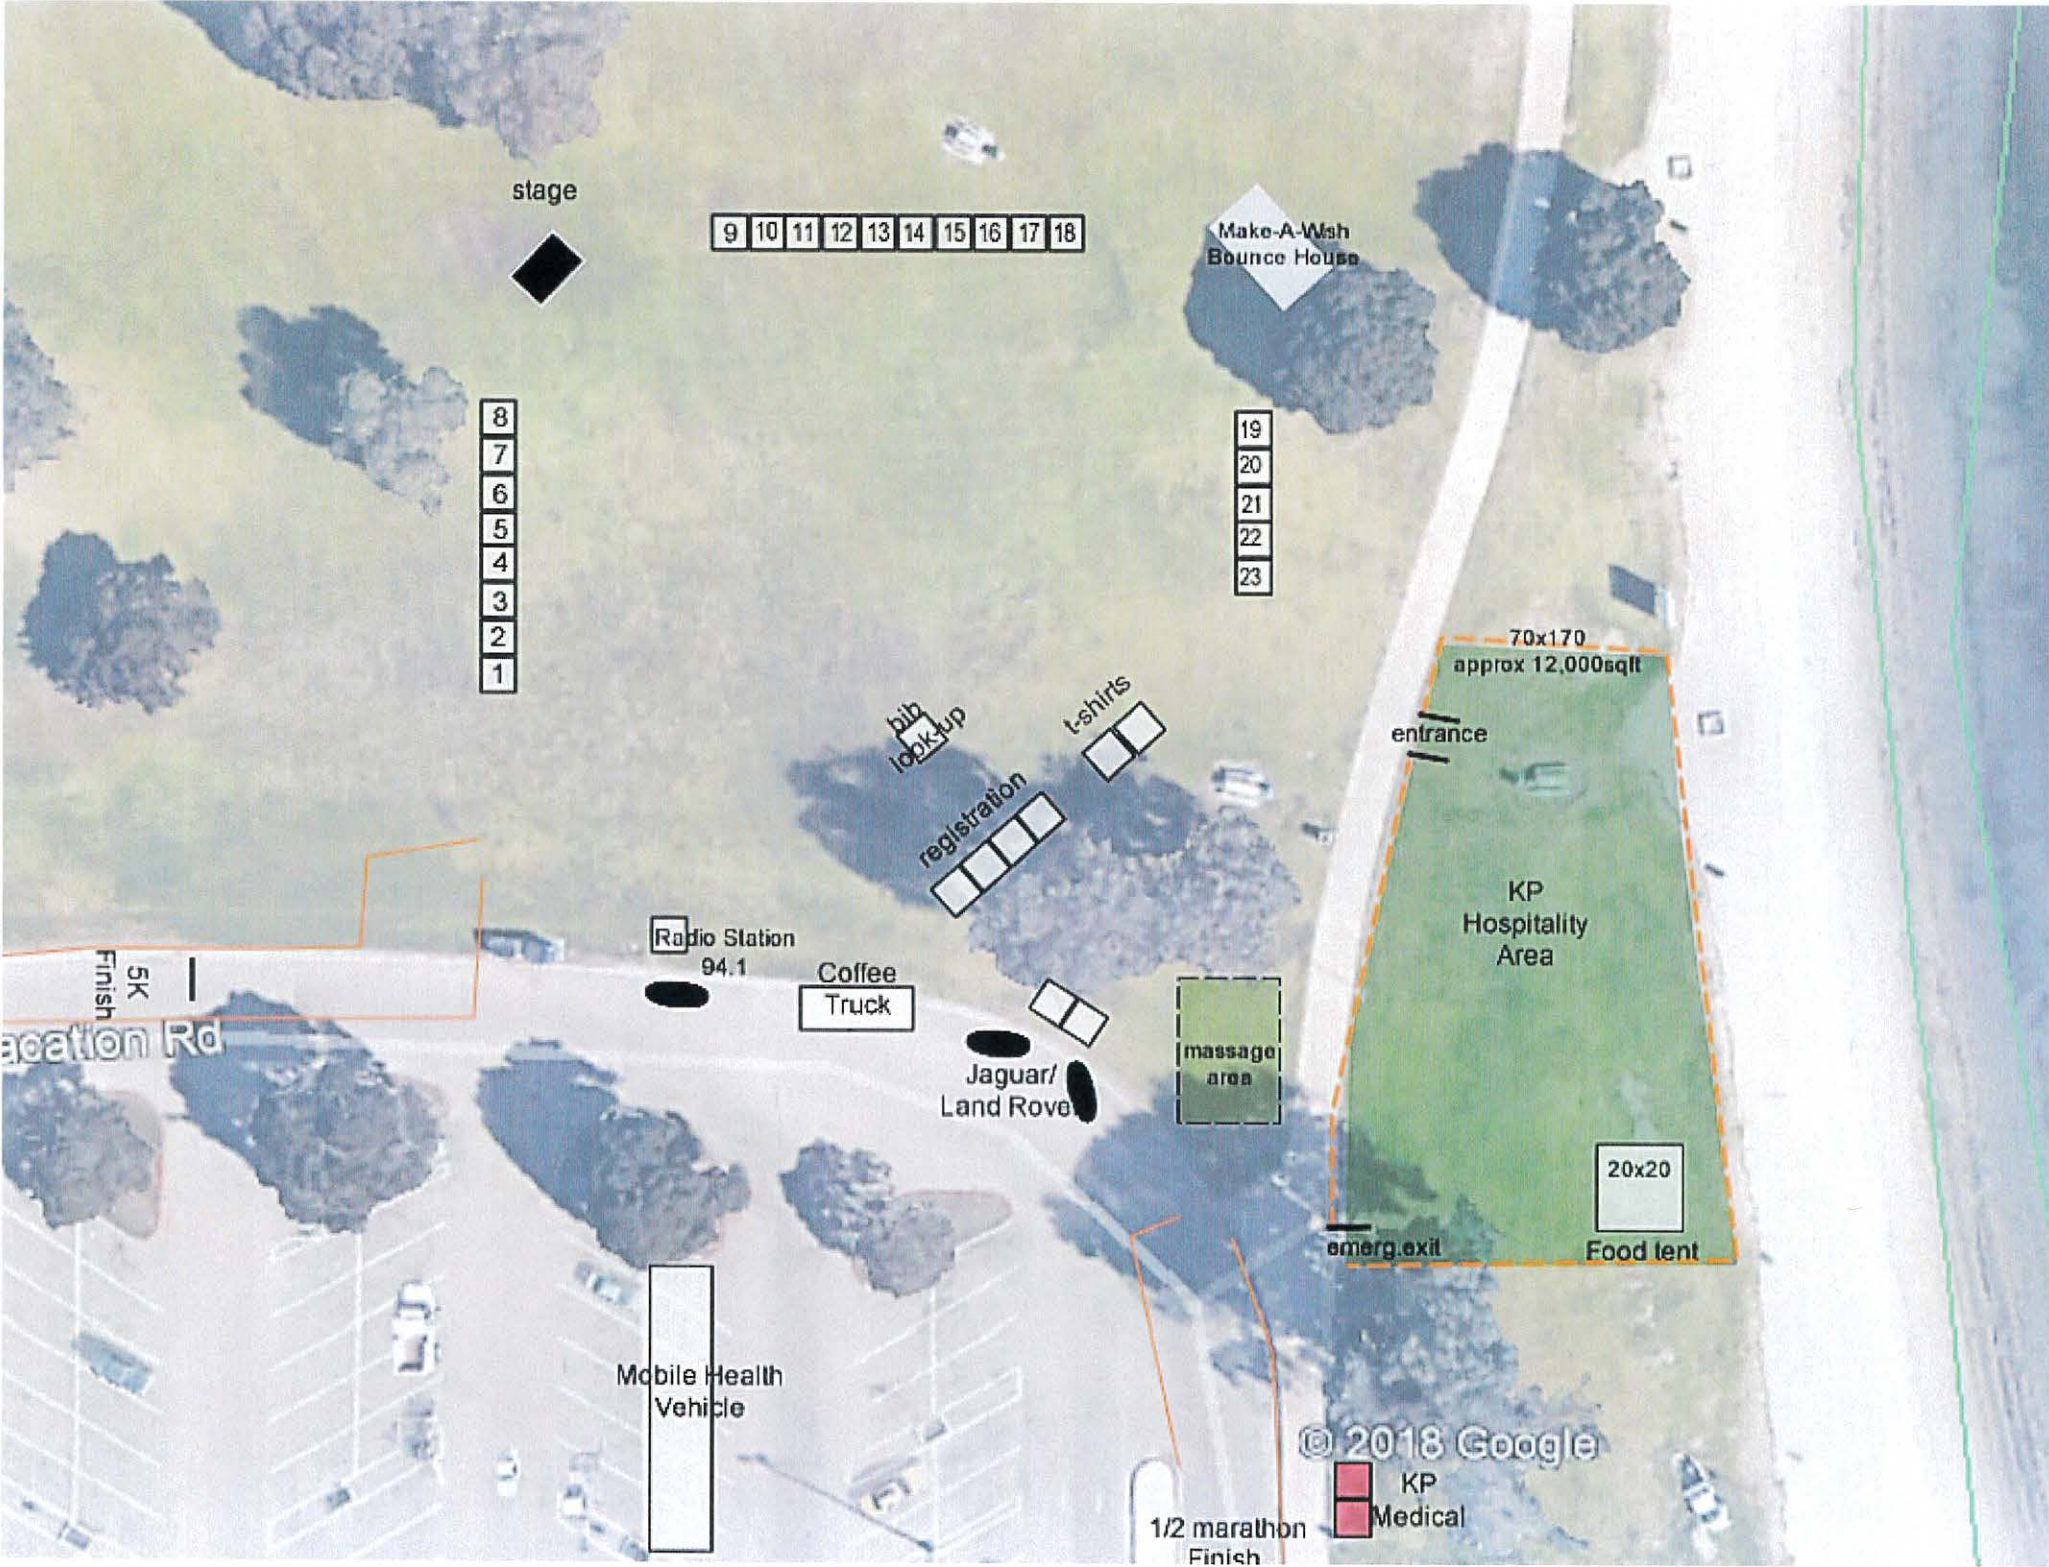

MISSION BAY PARK SPECIAL EVENT NARRATIVE AND IMPACT

Presentation to Mission Bay Park Committee will be limited to 5 minutes

***Please attach a site map**

Thrive Half Marathon and 5k presented by Kaiser Permanente, benefitting Make A Wish Foundation

- 1. Type of Event:** ½ Marathon and 5K
- 2. When, Day and Date:** October 4, 2020
- 3. Dates: Load In:** October 3, 2020
- 4. Times?**
 - Load in: 6:00 am
 - Load in:
 - Event: 4:00 am
 - Event:
 - Load out: 12:00 pm – 3:00 pm
- 5. Location: Road Closure:**
- 6. Parking Lot Closure:** Yes, Ski Beach 6:00 am – 3:00 pm on event day
- 7. Parking Plan: Shuttle Plan:**
- 8. Traffic Plan:**
- 9. Attendance:**
 - Estimated Participants: 2000
 - Estimated Spectatorship: 300
- 10. P.A. System:** Yes
- 11. Amplified Music:** Yes
 - Time frame: 6:00 am – announcer / 7:45 am live band – Event concludes NLT 12:00 pm
- 12. Other Prolonged Noise Impacts:** None known
- 13. Day and Time of Sound Checks:** None
- 14. Do you plan to apply for an Alcohol Permit:** No
- 15. Do you plan on selling Alcohol:** No
- 16. Do you plan on serving Alcohol:** No
- 17. Time frame for Alcohol Sales/Service:** NA
- 18. Any Other Special Events of more than 500 people occurring concurrently:** None known
- 19. Other unique event features not covered above:**

70x170
approx 12,000sqft

entrance

KP
Hospitality
Area

Radio Station
94.1

Coffee
Truck

Jaguar/
Land Rover

massage
area

20x20
Food tent

emerg. exit

5K
Finish
Vacation Rd

Mobile Health
Vehicle

1/2 marathon
Finish

© 2018 Google

KP
Medical

ER
S
ZA

Grand Ave