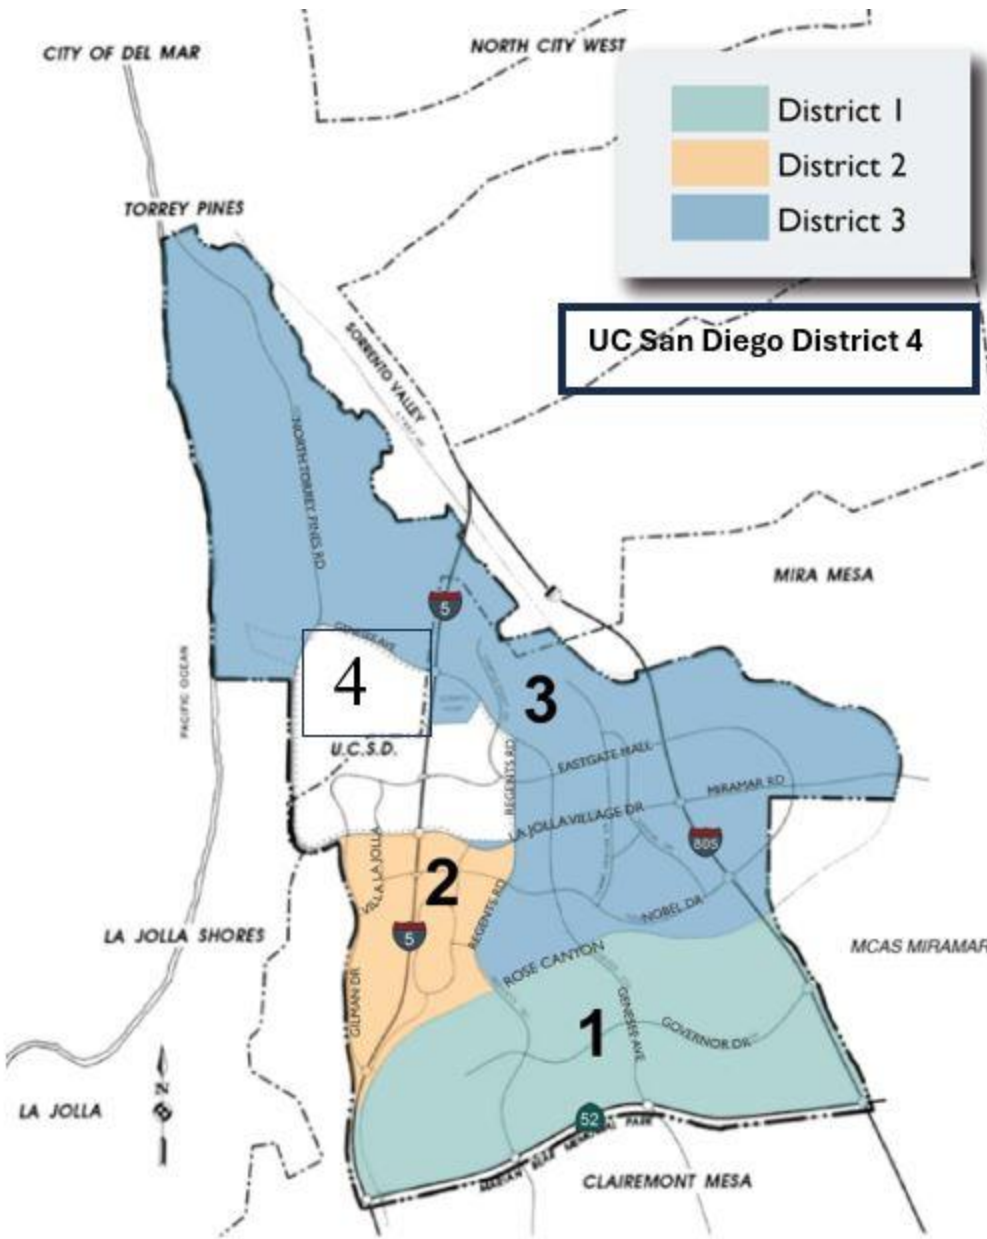

University Community Planning Group 2025 Ballot

District 3 RESIDENTIAL Seat C

You must be a RESIDENT member of UCPG District 3

Vote for ONE Person

_____ Jon Arenz

Place this UPPER half of the ballot into a sealed envelope for privacy.

----- Cut and Detach Here -----

University Community Planning Group 2025 Ballot

District 3

RESIDENTIAL SEAT C

Name _____
Print your name legibly!

Address _____

Place this LOWER half of the ballot AND the sealed envelope containing the upper half of the ballot into a second envelope. Place in ballot box.

University Community Plan Area (Revision, 2024)

District 1 is south UC: south of Rose Canyon between I-5 and I-805 and north of SR-52.

District 2 is north of Rose Canyon between I-5 and Regents Road, south of La Jolla Village Drive.

District 3 is north of Rose Canyon, everything in the plan area not covered by District 2 or District 4.

District 4 consists of UC San Diego campus residents (West & East Campus, and Coast Apts.).

University Community Planning Group 2025 Voting Locations