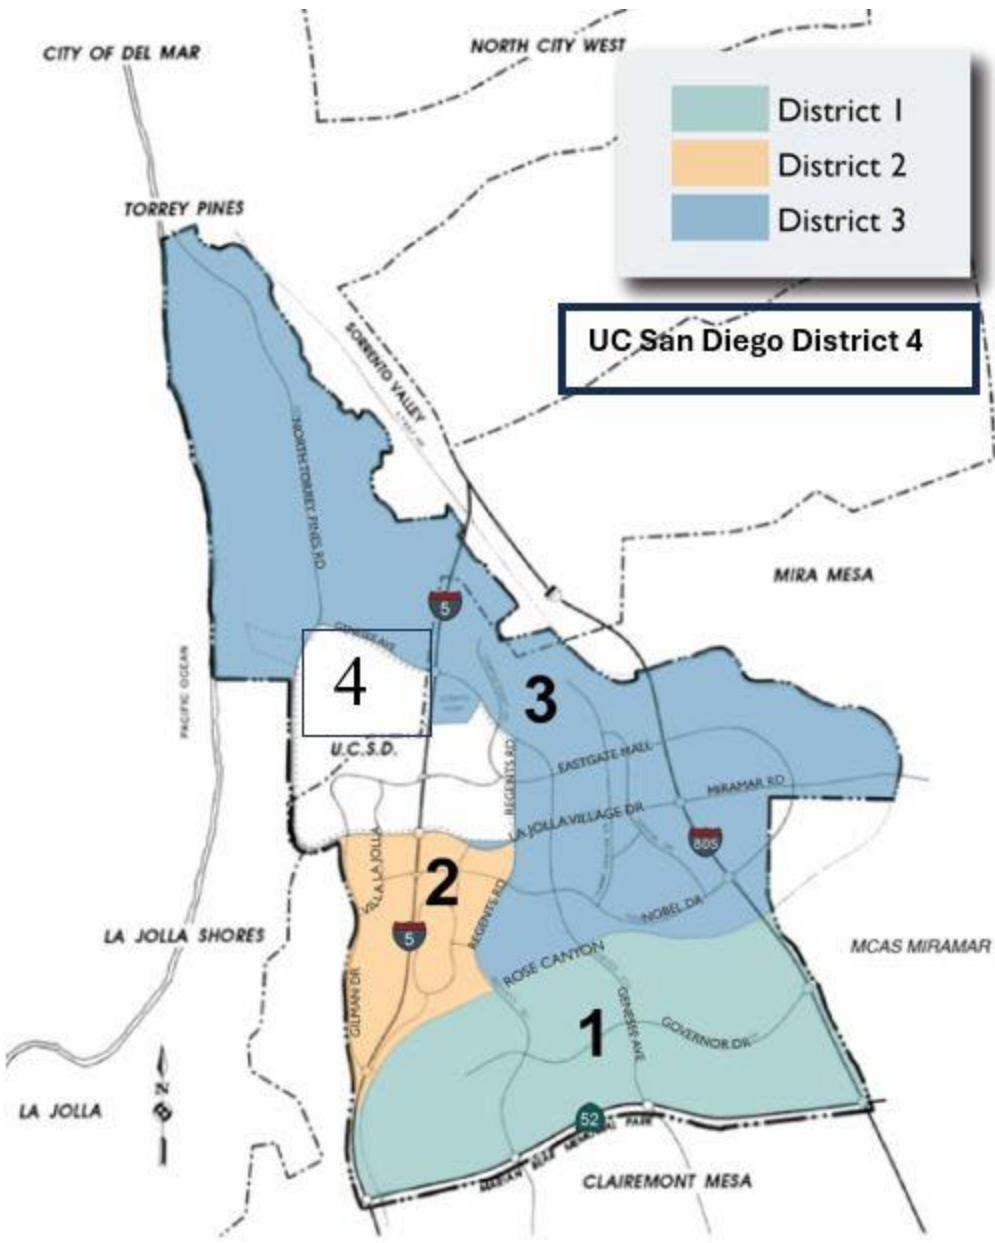

University Community Planning Group 2025 Ballot

District 3 RESIDENTIAL Seat A

You must be a RESIDENT member of UCPG District 3

Vote for ONE Person

_____ Josh Kenchel

Place this UPPER half of the ballot into a sealed envelope for privacy.

----- Cut and Detach Here -----

University Community Planning Group 2025 Ballot

District 3

RESIDENTIAL SEAT A

Name _____
Print your name legibly!

Address _____

Place this LOWER half of the ballot AND the sealed envelope containing the upper half of the ballot into a second envelope. Place in ballot box.

University Community Plan Area (Revision, 2024)

District 1 is south UC: south of Rose Canyon between I-5 and I-805 and north of SR-52.

District 2 is north of Rose Canyon between I-5 and Regents Road, south of La Jolla Village Drive.

District 3 is north of Rose Canyon, everything in the plan area not covered by District 2 or District 4.

District 4 consists of UC San Diego campus residents (West & East Campus, and Coast Apts.).

University Community Planning Group 2025 Voting Locations