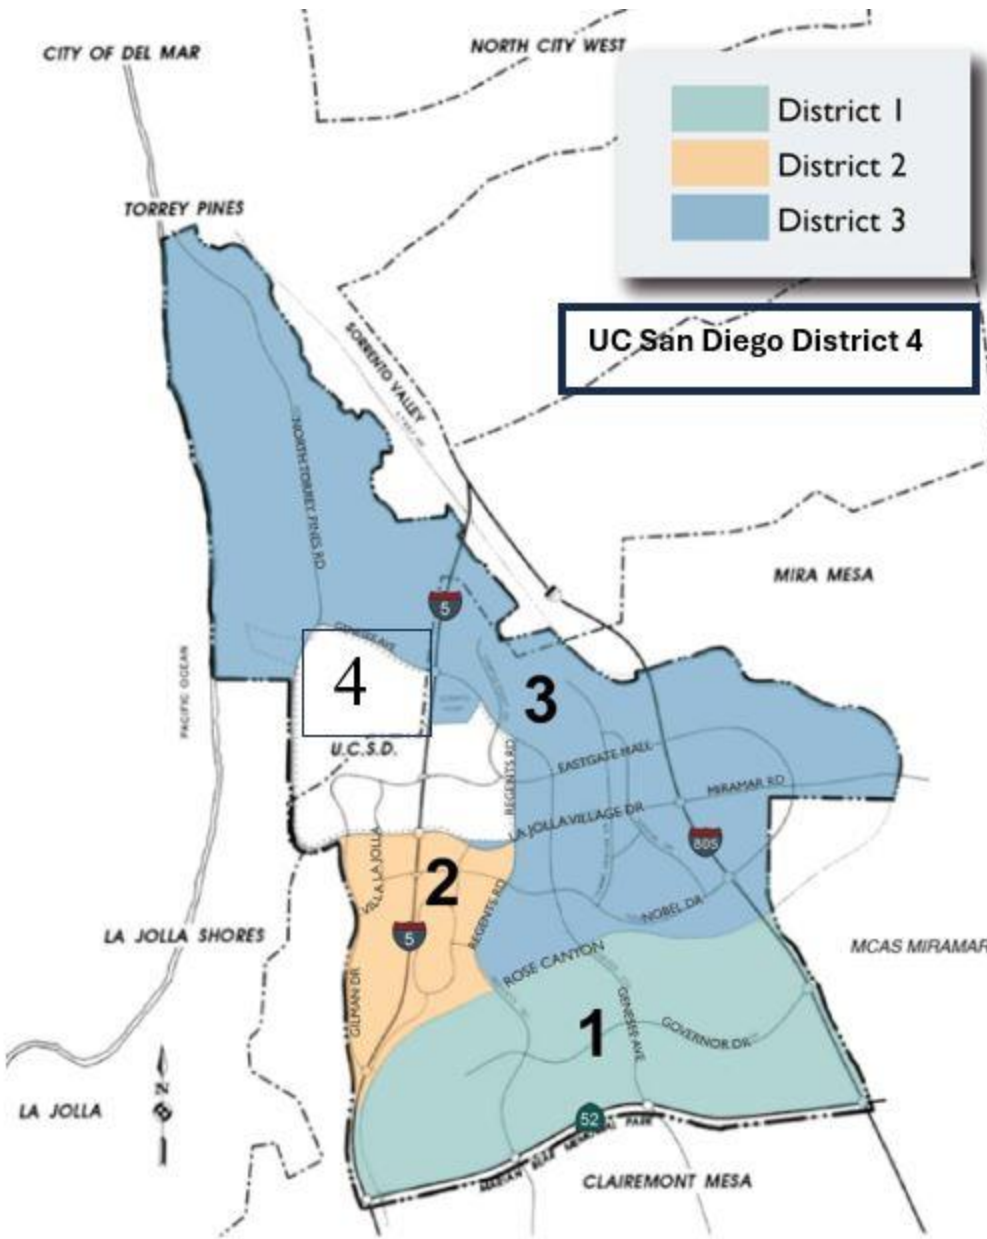

University Community Planning Group 2025 Ballot

District 1 RESIDENTIAL Seat C

You must be a RESIDENT member of UCPG District 1

Vote for ONE Person

_____ Andrew Wiese

Place this UPPER half of the ballot into a sealed envelope for privacy.

----- Cut and Detach Here -----

University Community Planning Group 2025 Ballot

District 1

RESIDENTIAL SEAT C

Name _____
Print your name legibly!

Address _____

Place this LOWER half of the ballot AND the sealed envelope containing the upper half of the ballot into a second envelope. Place in ballot box.

University Community Plan Area (Revision, 2024)

District 1 is south UC: south of Rose Canyon between I-5 and I-805 and north of SR-52.

District 2 is north of Rose Canyon between I-5 and Regents Road, south of La Jolla Village Drive.

District 3 is north of Rose Canyon, everything in the plan area not covered by District 2 or District 4.

District 4 consists of UC San Diego campus residents (West & East Campus, and Coast Apts.).

University Community Planning Group 2025 Voting Locations