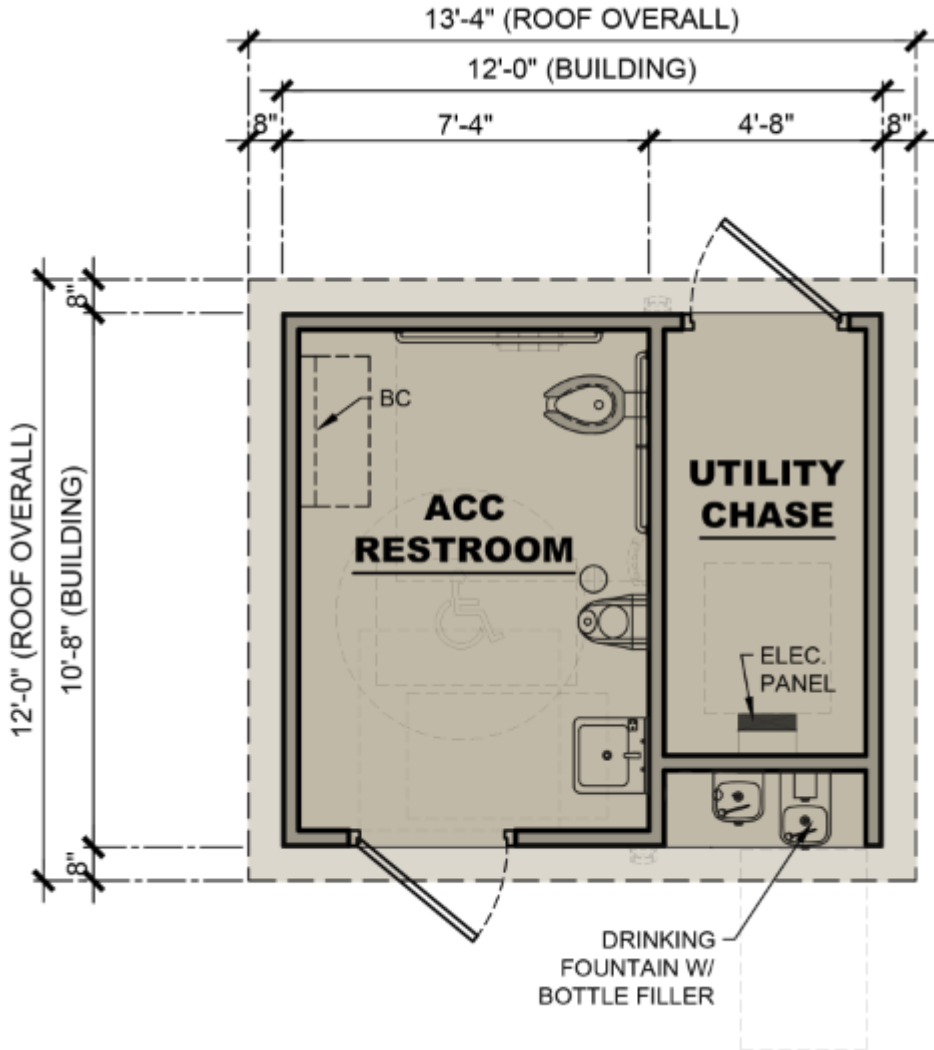

Site Furnishings:

Dog Waste Station

Model 1011-MINI-BLK

Bike Rack

Model 'Hoop Rack' by Dero

Bleachers

5 row, 15' long bleacher with guardrails and double foot plank, seats 50, galvanized steel, (intent is for (2) standard and (2) accessible bleachers to be provided at each field, typ.)

Main Comfort Station, Concessions, & Community Room Building:

Plan

Main Comfort Station, Concessions, & Community Room Building:

Perspective
View of Comfort Station

Perspective
View of Concessions

Secondary Comfort Station:

Plan

Perspective

Shade Structures:

Small Shade Structure

Model 'Marana': shade for 1 table

Medium & Large Shade Structures

Model 'Orlando', medium size: shade for 2 tables

Model 'Orlando', large size: shade for 4 tables