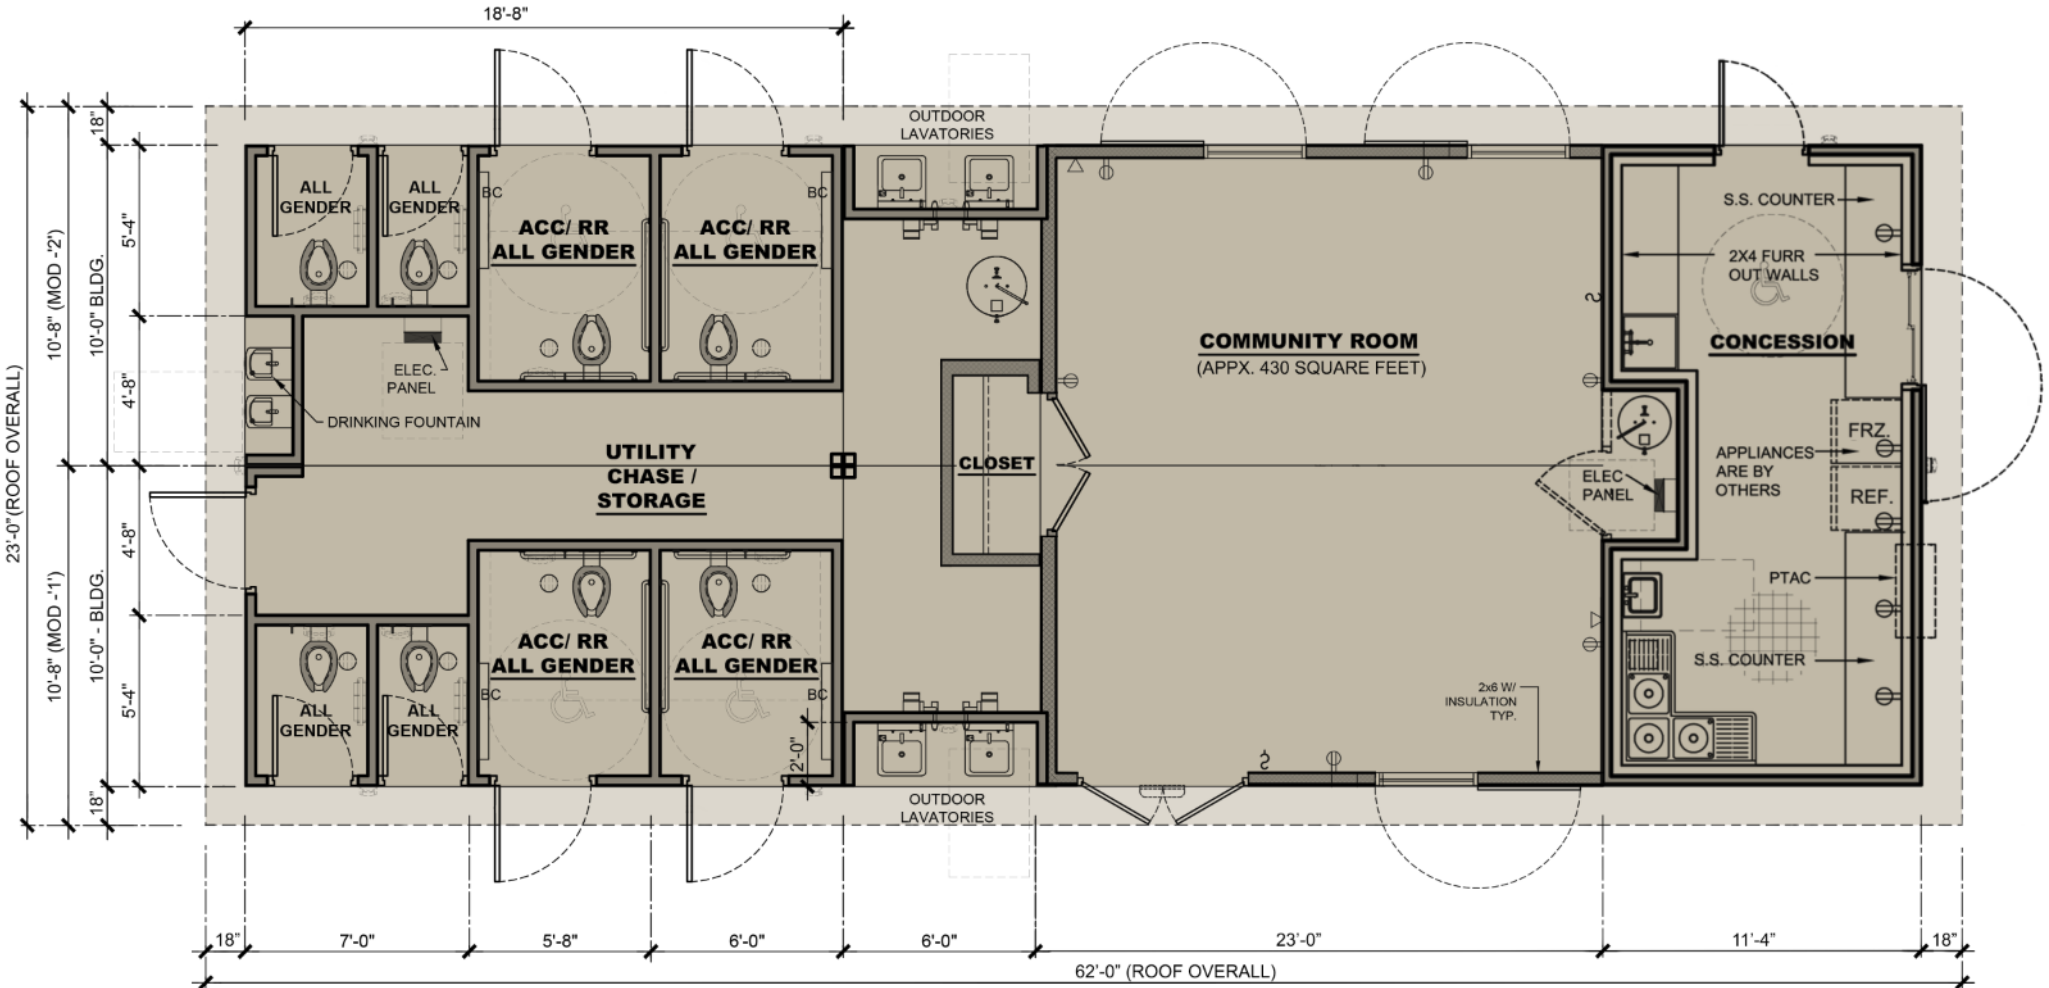

Alternate 2: Enlargement

Note: For clarity, only park design/program items that differ from Concept Alternate 1 have been annotated.

Site Furnishings:

Concrete Waste & Recycling Receptacles

Model 508 and 508R

Site Furnishings:

Dog Waste Station

Model 1011-MINI-BLK

Bike Rack

Model 'Hoop Rack' by Dero

Bleachers

5 row, 15' long bleacher with guardrails and double foot plank, seats 50, galvanized steel, (intent is for (2) standard and (2) accessible bleachers to be provided at each field, typ.)

Main Comfort Station, Concessions, & Community Room Building:

Plan

Main Comfort Station, Concessions, & Community Room Building:

Perspective
View of Comfort Station

Perspective
View of Concessions

Secondary Comfort Station:

Plan

Perspective

Shade Structures:

Small Shade Structure

Model 'Marana': shade for 1 table

Medium & Large Shade Structures

Model 'Orlando', medium size: shade for 2 tables

Model 'Orlando', large size: shade for 4 tables