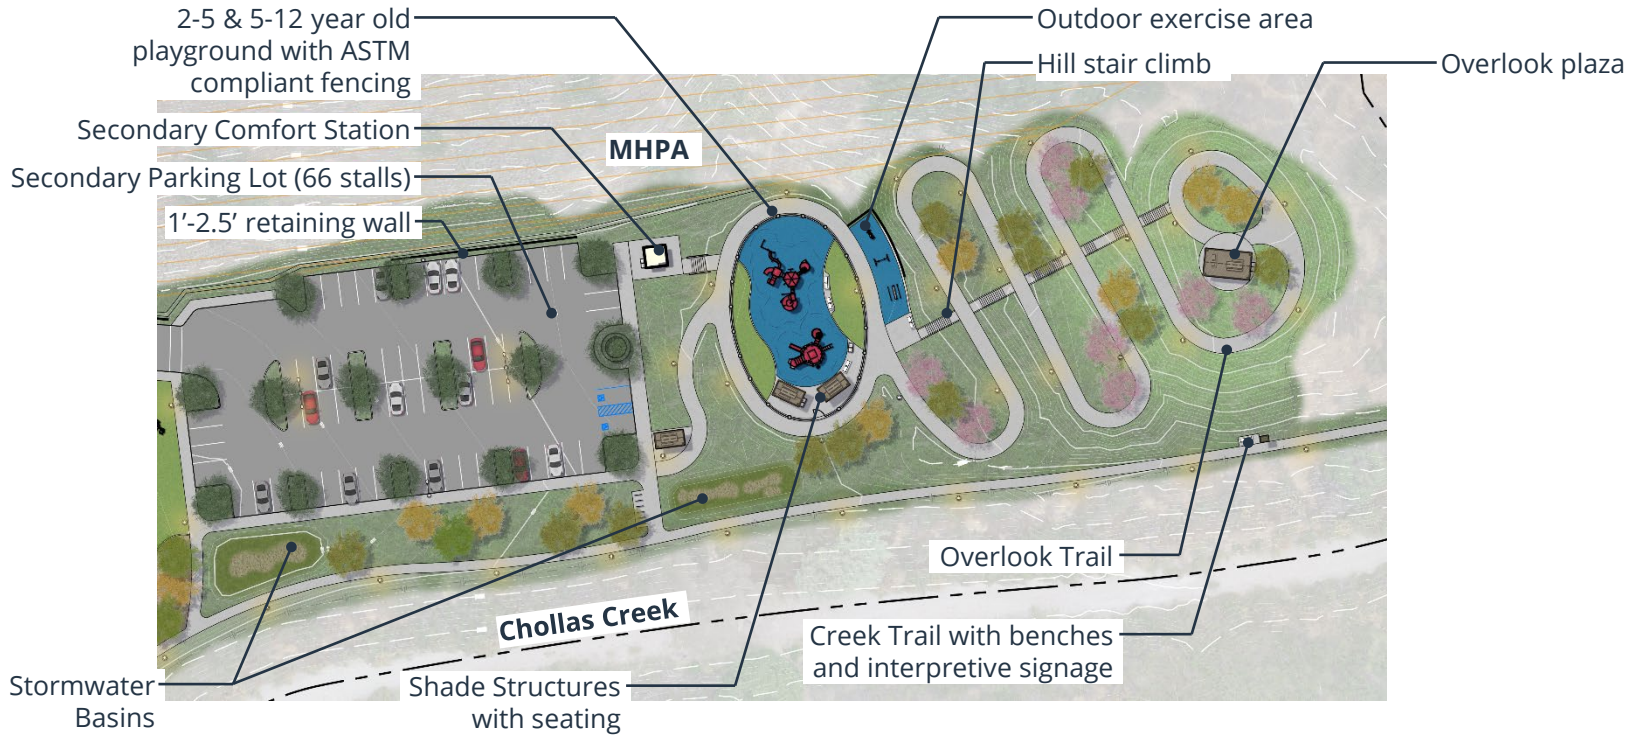

Preferred Concept Alternate 1

Alternate 1: West Side Enlargement

Alternate 1: East Side Enlargement

Preferred Concept Alternate 2

Note: For clarity, only park design/program items that differ from Concept Alternate 1 have been annotated.

Alternate 2: Enlargement

Note: For clarity, only park design/program items that differ from Concept Alternate 1 have been annotated.

Site Furnishings:

Concrete Waste & Recycling Receptacles

Model 508 and 508R

Site Furnishings:

Dog Waste Station

Model 1011-MINI-BLK

Bike Rack

Model 'Hoop Rack' by Dero

Bleachers

5 row, 15' long bleacher with guardrails and double foot plank, seats 50, galvanized steel, (intent is for (2) standard and (2) accessible bleachers to be provided at each field, typ.)

Plan

Perspective

Shade Structures:

Small Shade Structure

Model 'Marana': shade for 1 table

Medium & Large Shade Structures

Model 'Orlando', medium size: shade for 2 tables

Model 'Orlando', large size: shade for 4 tables