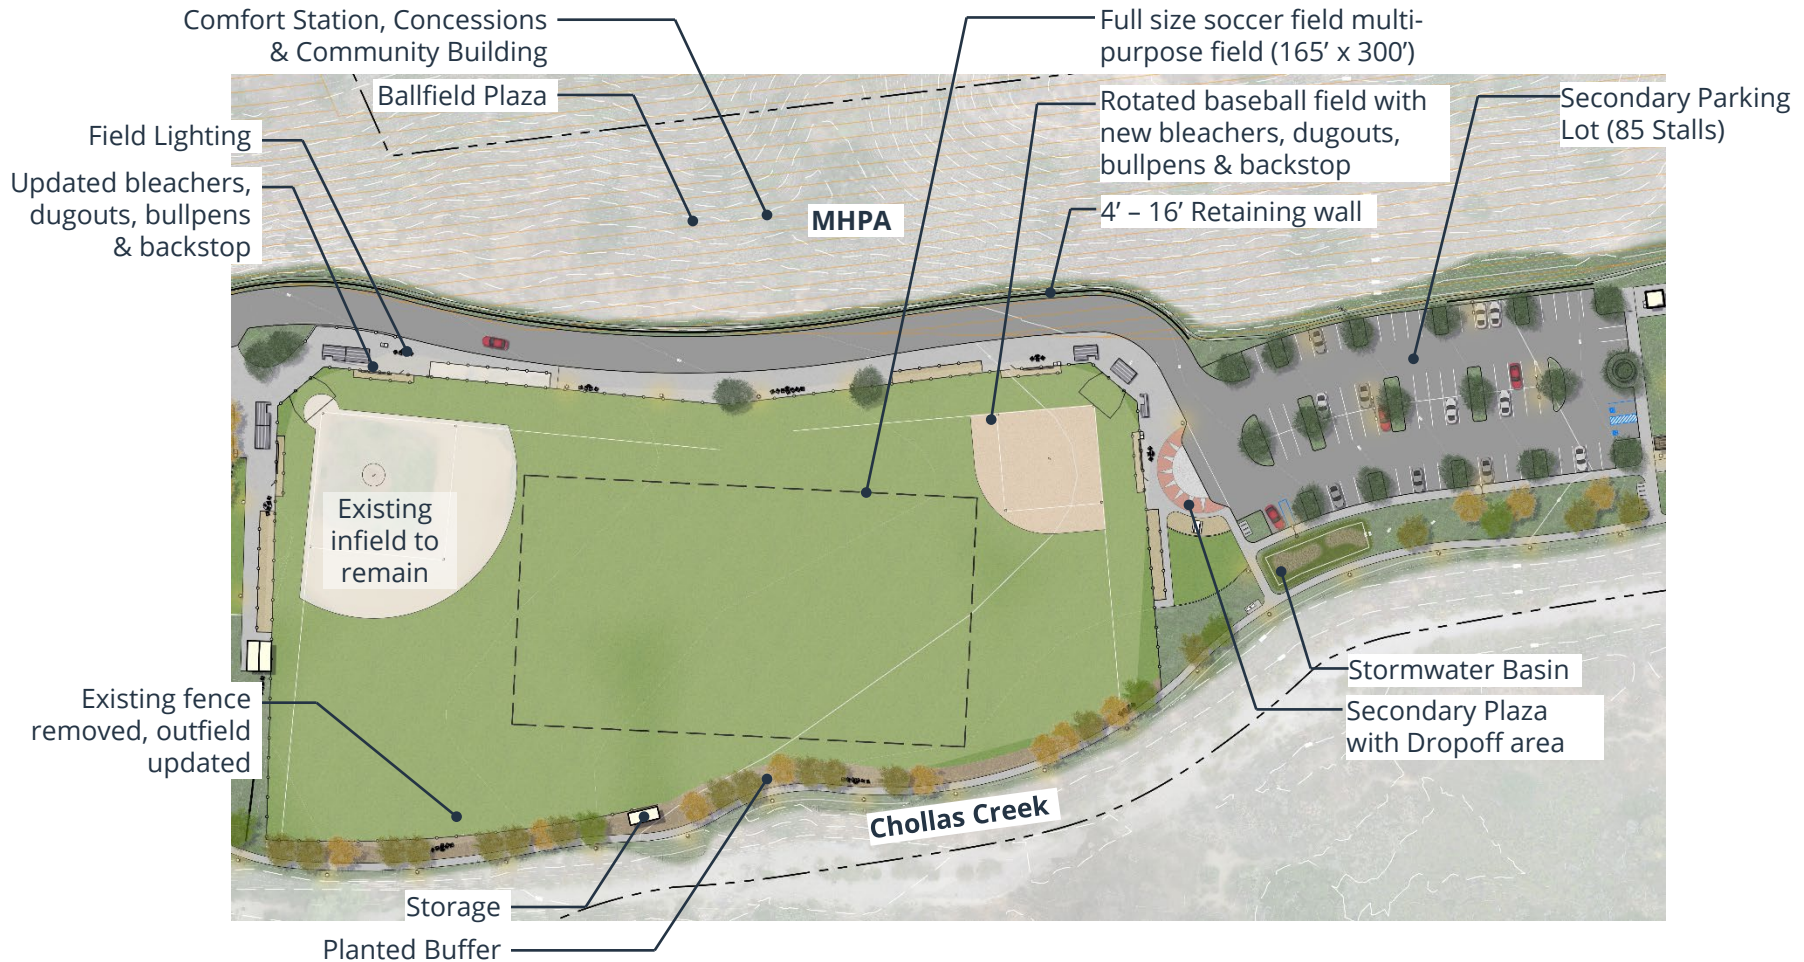

Preferred Concept Alternate 1

Alternate 1: West Side Enlargement

Alternate 1: East Side Enlargement

Preferred Concept Alternate 2

Note: For clarity, only park design/program items that differ from Concept Alternate 1 have been annotated.

Alternate 2: Enlargement

Note: For clarity, only park design/program items that differ from Concept Alternate 1 have been annotated.

Site Furnishings:

Concrete Waste & Recycling Receptacles

Model 508 and 508R

Site Furnishings:

Dog Waste Station

Model 1011-MINI-BLK

Bike Rack

Model 'Hoop Rack' by Dero

Bleachers

5 row, 15' long bleacher with guardrails and double foot plank, seats 50, galvanized steel, (intent is for (2) standard and (2) accessible bleachers to be provided at each field, typ.)

Plan

Perspective

Shade Structures:

Small Shade Structure

Model 'Marana': shade for 1 table

Medium & Large Shade Structures

Model 'Orlando', medium size: shade for 2 tables

Model 'Orlando', large size: shade for 4 tables