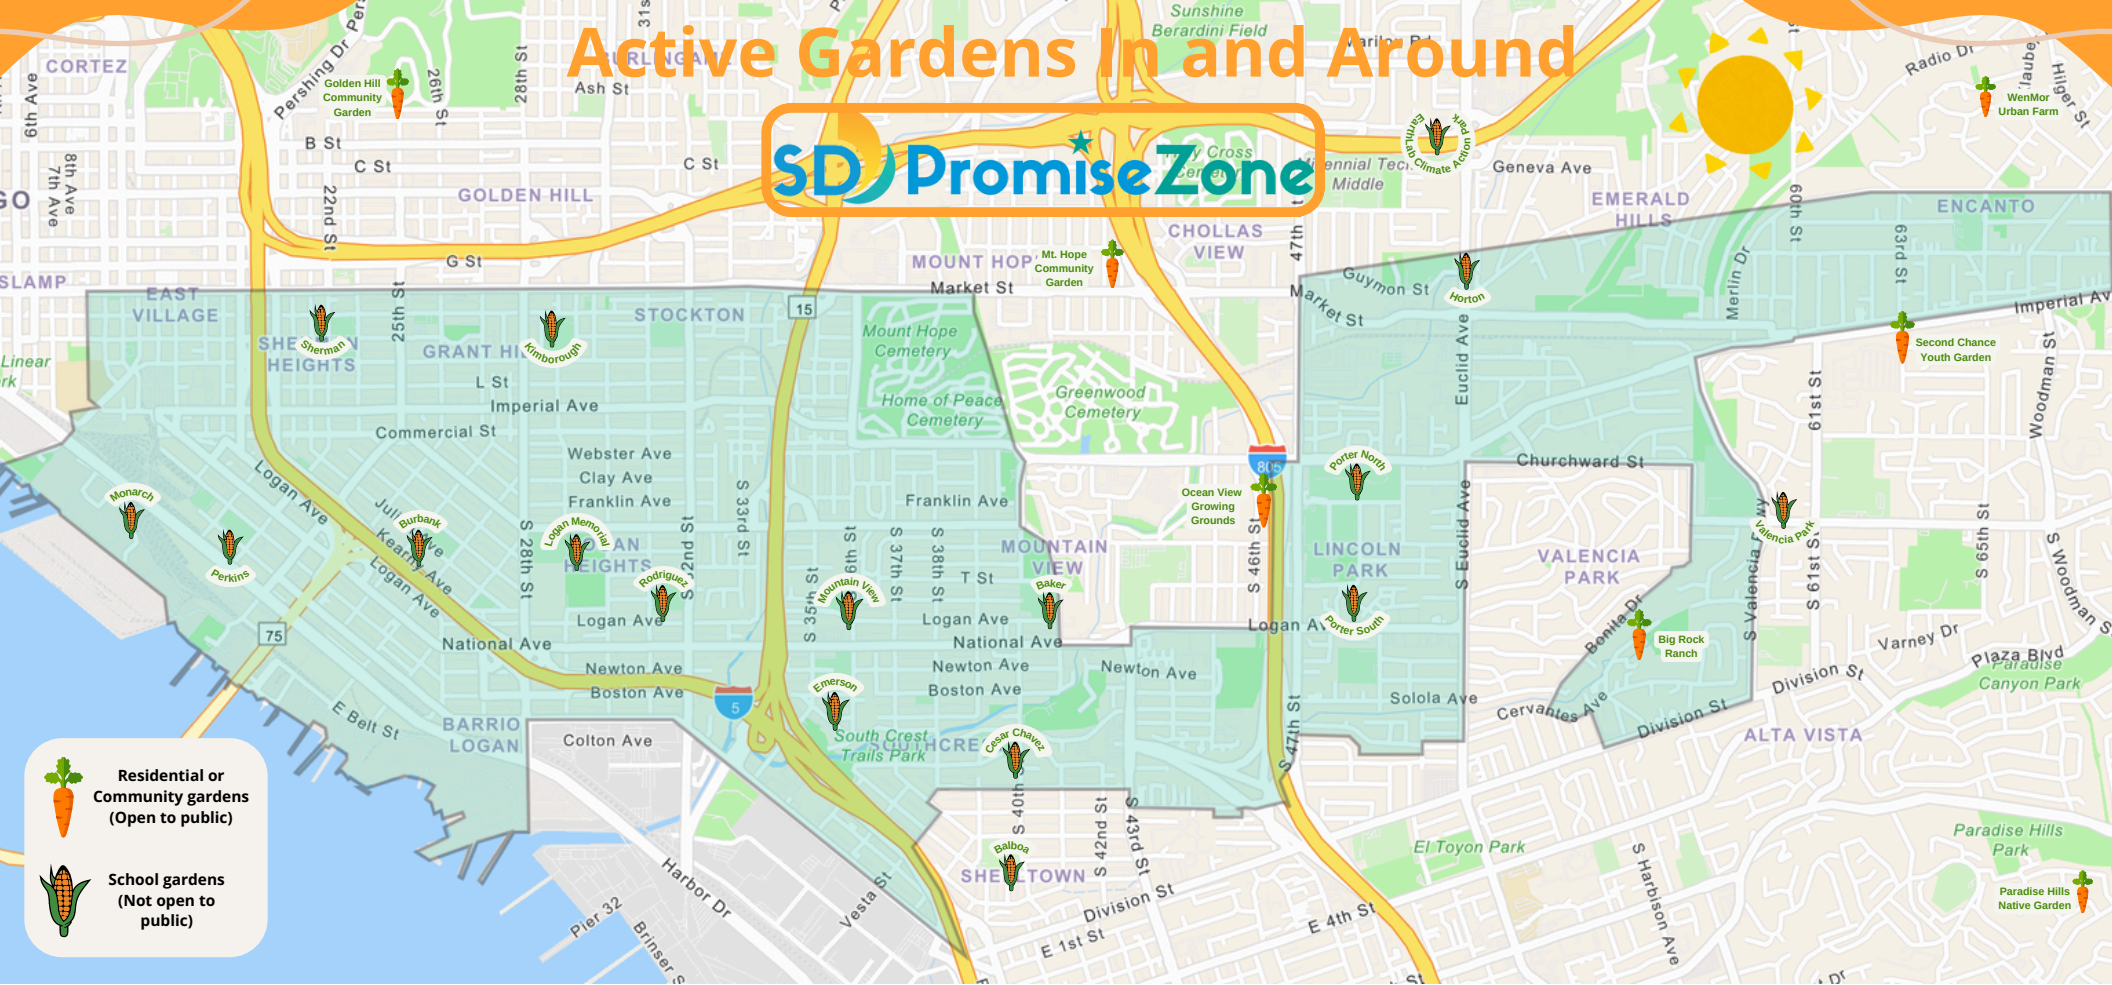

Active Gardens In and Around

Residential or Community gardens (Open to public)

School gardens (Not open to public)

Golden Hill Community Garden

2440 Russ Blvd, San Diego, CA 92102

Mt. Hope Community Garden

3550 Logan Ave. San Diego CA 92113
 Managed by: Project New Village
 Contact: Diane Moss,
 NDM@projectnewvillage.org

Ocean View Growing Grounds

11100 S 36th St., San Diego, CA 92113

WenMor Urban Farm

Note: This is a home farm, and we are withholding the address for the privacy of the managers. You can get et their fruits and veggies at Project New Village's Peoples Produce market.

EarthLab Climate Action Park

Note: This is a 3.1-acre school garden managed by Groundwork on Millennial Tech Middle School's campus.
 Contact: Allie McCarthy,
 allie@groundworksandiego.org

Second Chance Youth Garden

Other gardens in the City of San Diego:
 Juniper Front Community Garden | New Roots Farm | City Heights People's Garden | College Area Community Garden | Olivewood Gardens and Learning Center | Serra Mesa Garden and Orchard | City Heights Community Garden | Spring Valley Community Garden | San Diego Peace Garden