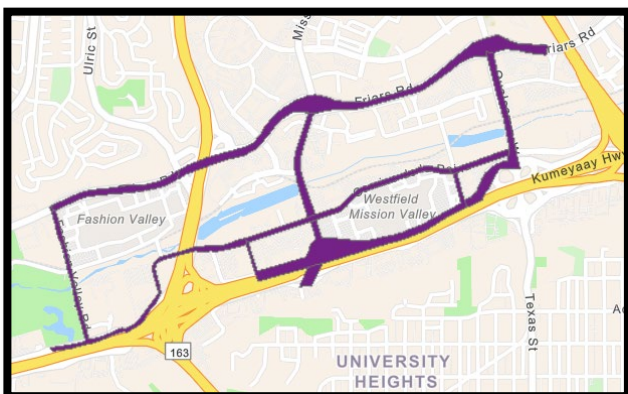

Areas with Holiday Construction Restrictions

The restriction applies to streets surrounding:

- Downtown La Jolla
- Fashion Valley Mall
- Las Americas Premium Outlets
- Mission Valley Mall
- University Town Centre (UTC)
- Other prominent community retail shopping areas throughout the city.

Traffic Control Counter Supervisor, Mike Inerowicz at 619-446-5002,
Minerowicz@sandiego.gov

or

Senior Traffic Engineer, Tanner French at TFrench@sandiego.gov.

Email Updates

Visit sandiego.gov/dsd-email to sign up to get the latest news and updates fromDSD.

Maps of Holiday Construction Restriction Areas (shown in purple shading)

Downtown La Jolla

University Town Center (UTC)

Fashion Valley Mall & Mission Valley Mall

Las Americas Premium Outlets