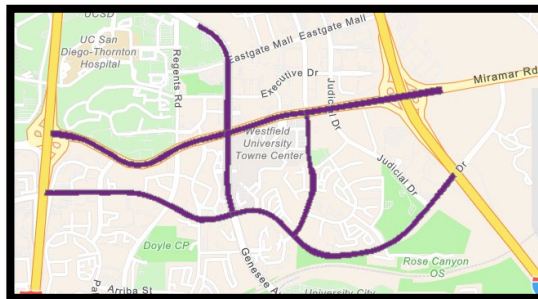

Areas with Holiday Construction Restrictions

The restriction applies to streets surrounding:

- Downtown La Jolla
- Fashion Valley Mall
- Las Americas Premium Outlets
- Mission Valley Mall
- University Town Centre (UTC)
- Other prominent community retail shopping areas throughout the city.

Traffic Control Counter Supervisor, Mike Inerowicz at 619-446-5002,
Minerowicz@sandiego.gov

or

Senior Traffic Engineer, Tanner French at TFrench@sandiego.gov.

Email Updates

Visit sandiego.gov/dsd-email to sign up to get the latest news and updates fromDSD.

Maps of Holiday Construction Restriction Areas (shown in purple shading)

Downtown La Jolla

University Town Center (UTC)

Fashion Valley Mall & Mission Valley Mall

Las Americas Premium Outlets