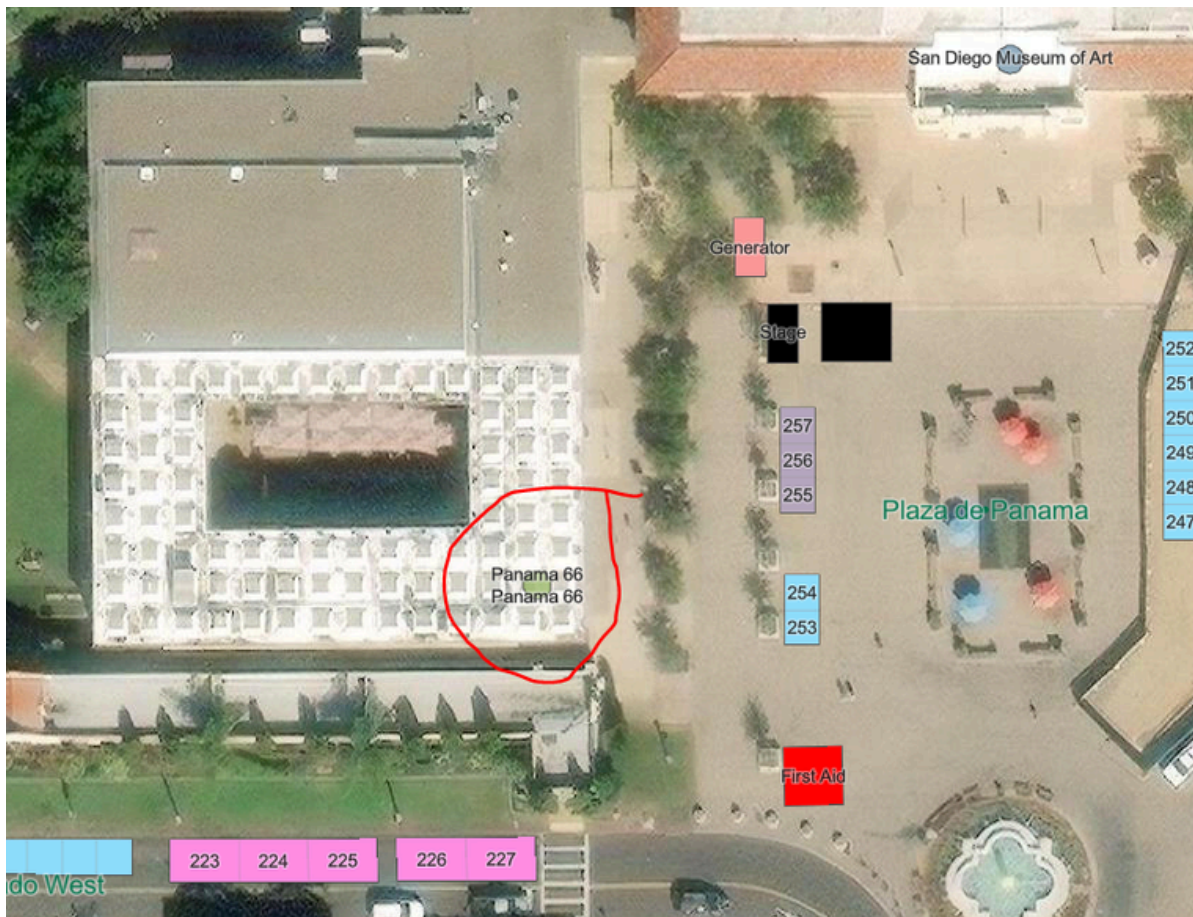

Food, Beverage & Retail 21+ (Alcohol Offerings)

Panama 66 at the San Diego Museum of Art

We will have our wonderful food, beer, wine and cocktails in the beautiful and serene setting of the May S. Marcy Sculpture Court and Garden. Enjoy a little refuge from the hustle and crowds of December Nights.