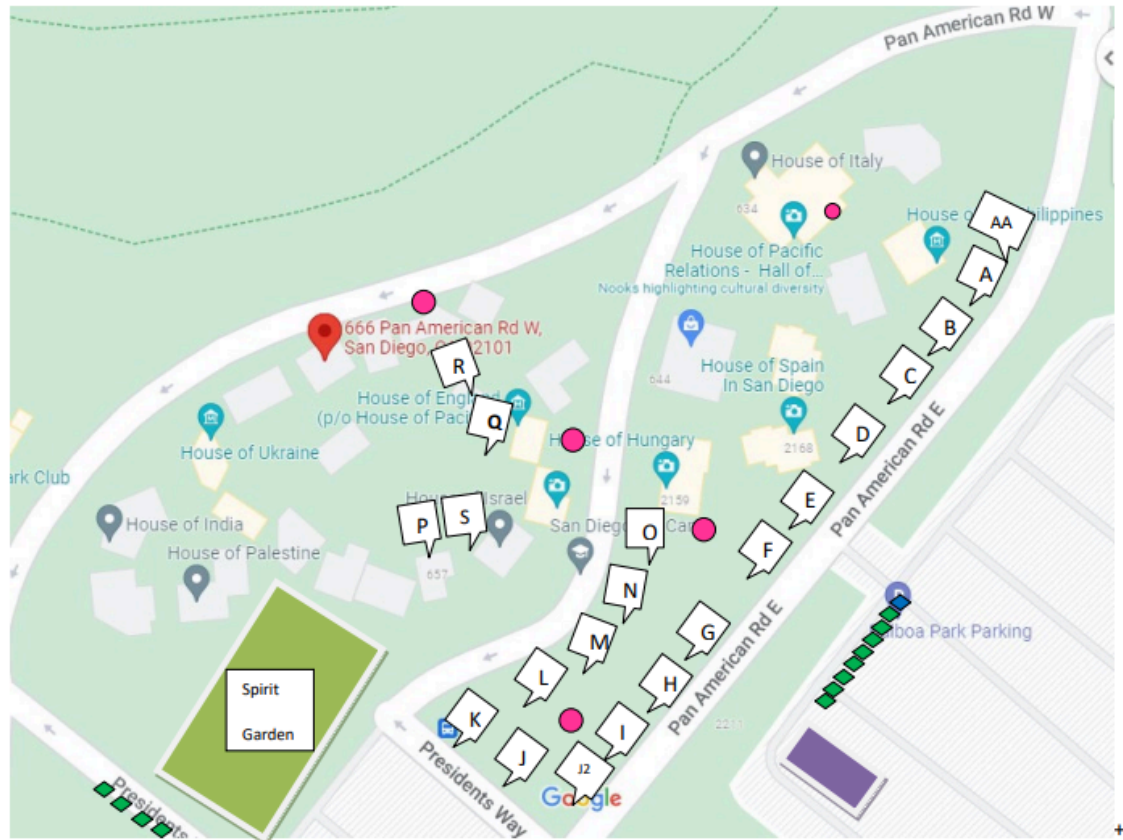

Food, Beverage & Retail 21+ (Alcohol Offerings)

International cottages

December Nights – House of Pacific Relations 2024 – Location of Food Tents and facilities

- AA. Mexico
- A. Italy
- B. Philippines
- C. Iran
- D. Puerto Rico
- E. Spain
- F. Hungary
- G. India
- H. Turkiye
- I. Palestine
- J2. Korea
- J. Lebanon
- K. Queens
- L. Peru
- N. Panama
- O. Colombia
- P. Germany
- Q. Czech & Slovak
- R. China
- S. Poland

3-compartment sinks = ●

Dumpsters = ■

Portapotties/sinks = ◆

ADA Portapotty = ◆