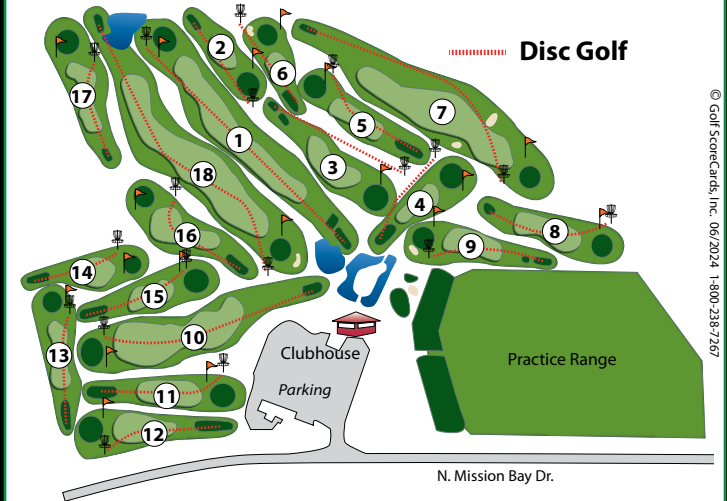

HOW TO PLAY DISC GOLF

The goal in Disc Golf is the same as the goal in Golf: get the disc from the tee area into the basket in the least amount of throws possible.

BASIC RULES:

1. All power carts must be kept at least 30 feet from greens.

2. Failure to comply with cart rules may result in loss of cart privileges.
3. Group size is limited to 4 players on a hole at a time.
4. Larger or slower moving groups should offer to allow smaller and faster moving groups to play through.
5. Yell "fore" to alert other players of an errant throw heading in their direction.
6. Lost discs have 3 minute rule, play from where last spotted.
7. All greens and bunkers are Out of Bounds. Fix divots if you land on greens.
8. Over the fence around perimeter of course is Out of Bounds. Rough on left side of Hole 7 **is not** Out of Bounds. Two meter rule in effect.
9. Maximum PACE OF PLAY is 3 hours for 18 Holes.

DISC GOLF	1	2	3	4	5	6	7	8	9	OUT	Int	10	11	12	13	14	15	16	17	18	IN	TOT	
Distance (Feet)	765	399	444	292	267	300	705	387	426	3985		657	411	378	351	264	348	393	339	912	4053	8038	
Par	4	3	3	3	3	3	4	3	3	29		4	3	3	3	3	3	3	3	5	30	59	
Marker																							

**MISSION BAY GOLF COURSE
DISC GOLF**

2702 North Mission Bay Drive | San Diego, California 92109
858.581.7880 | www.sandiego.gov/golf
#OneCourseForAll

© GolfScoreCards, Inc. 06/2024 1-800-238-7267

Follow us on

Scorer Signature: _____

Attest: _____ Date: _____