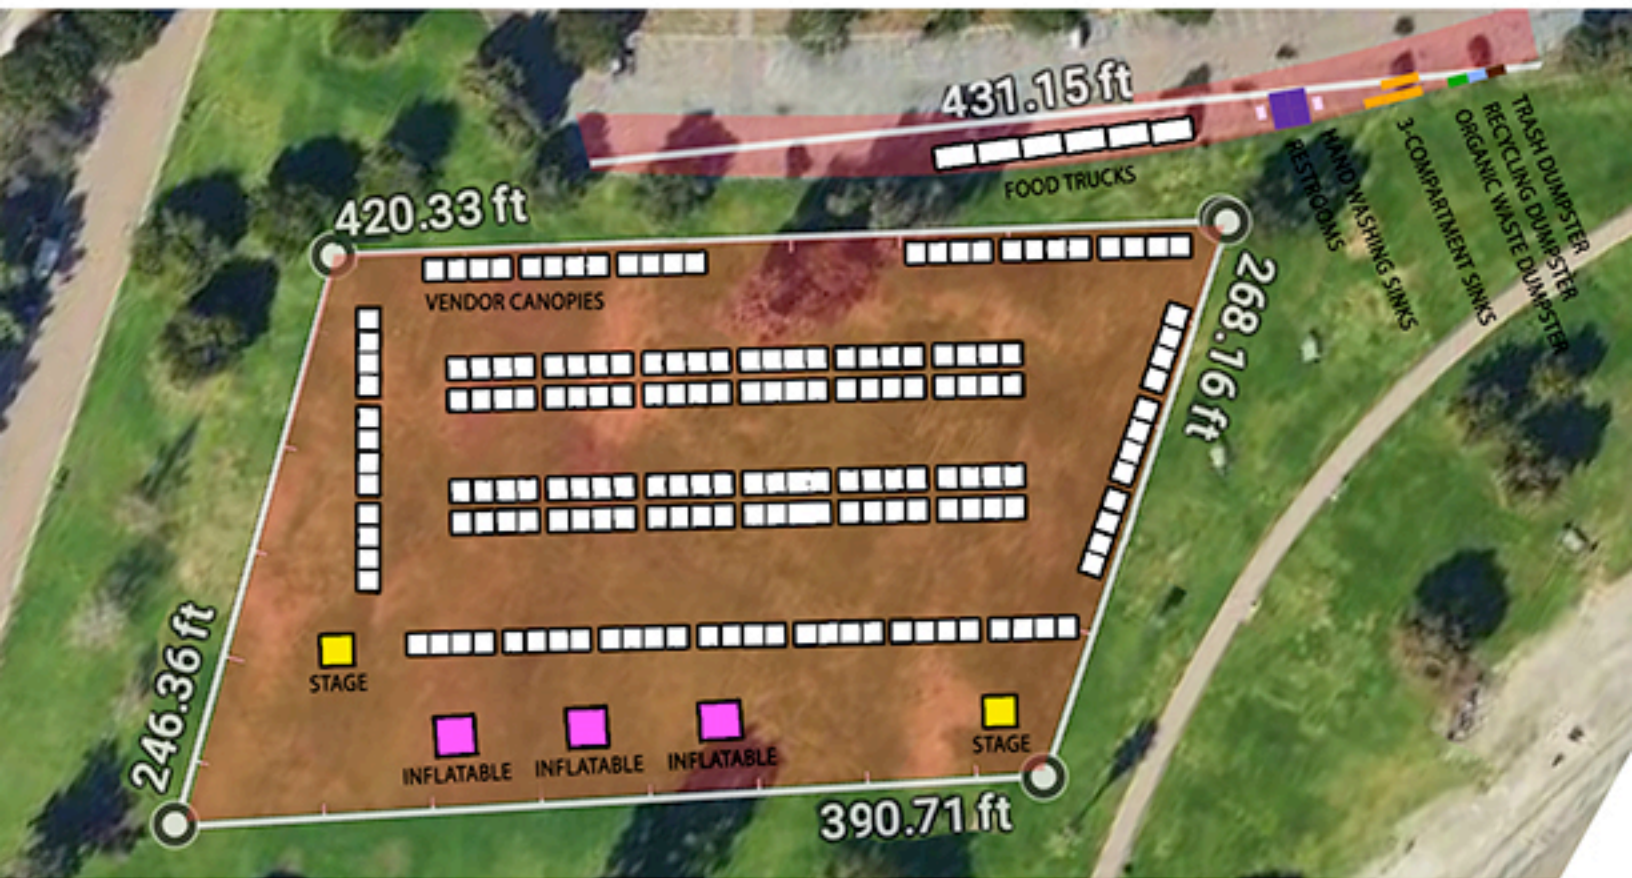

MISSION BAY PARK SPECIAL EVENT NARRATIVE AND IMPACT

Presentation to Mission Bay Park Committee will be limited to 5 minutes

***Please attach a site map**

Boo By The Bay

1. **Type of Event:** Family-Friendly Halloween Festival
2. **When, Day and Date:** Saturday, October 26th, 2024
3. **Dates: Load In:** Saturday, October 26th, 2024
4. **Times?**
 - Load in:** 6:00 am
 - Event:** 12:00 pm
 - Load out:** 6:00 pm
5. **Location:** Ski Beach Park **Road Closure:** None
6. **Parking Lot Closure:** None, Will request 55 parking spots in the Parking Lot north of the Ski Beach Park
7. **Parking Plan:** Expected attendance is projected to be a maximum of 200 cars per hour, which is only about 30% of the total available parking spaces in the two large near Ski Beach Park; We will also encourage public transportation, ride shares and carpooling.
Shuttle Plan: None
8. **Traffic Plan:** None
9. **Attendance:**
 - **Estimated Participants:** 1000 over the course of the 6 hour event
 - **Estimated Spectatorship:** N/A
10. **P.A. System:** No
11. **Amplified Music:** Yes - performances from Local DJs
 - **Time frame:** 12pm - 6pm
12. **Other Prolonged Noise Impacts:** None
13. **Day and Time of Sound Checks:** October 26th, 10am
14. **Do you plan to apply for an Alcohol Permit:** No
15. **Do you plan on selling Alcohol:** No
16. **Do you plan on serving Alcohol:** No
17. **Time frame for Alcohol Sales/Service:** N/A
18. **Any Other Special Events of more than 500 people occurring concurrently:** None
19. **Other unique event features not covered above:** None

BOO BY THE BAY MAP

Updated: 06/24/24

BOO BY THE BAY MAP

Updated: 06/24/24

BOO BY THE BAY MAP

Updated: 06/24/24