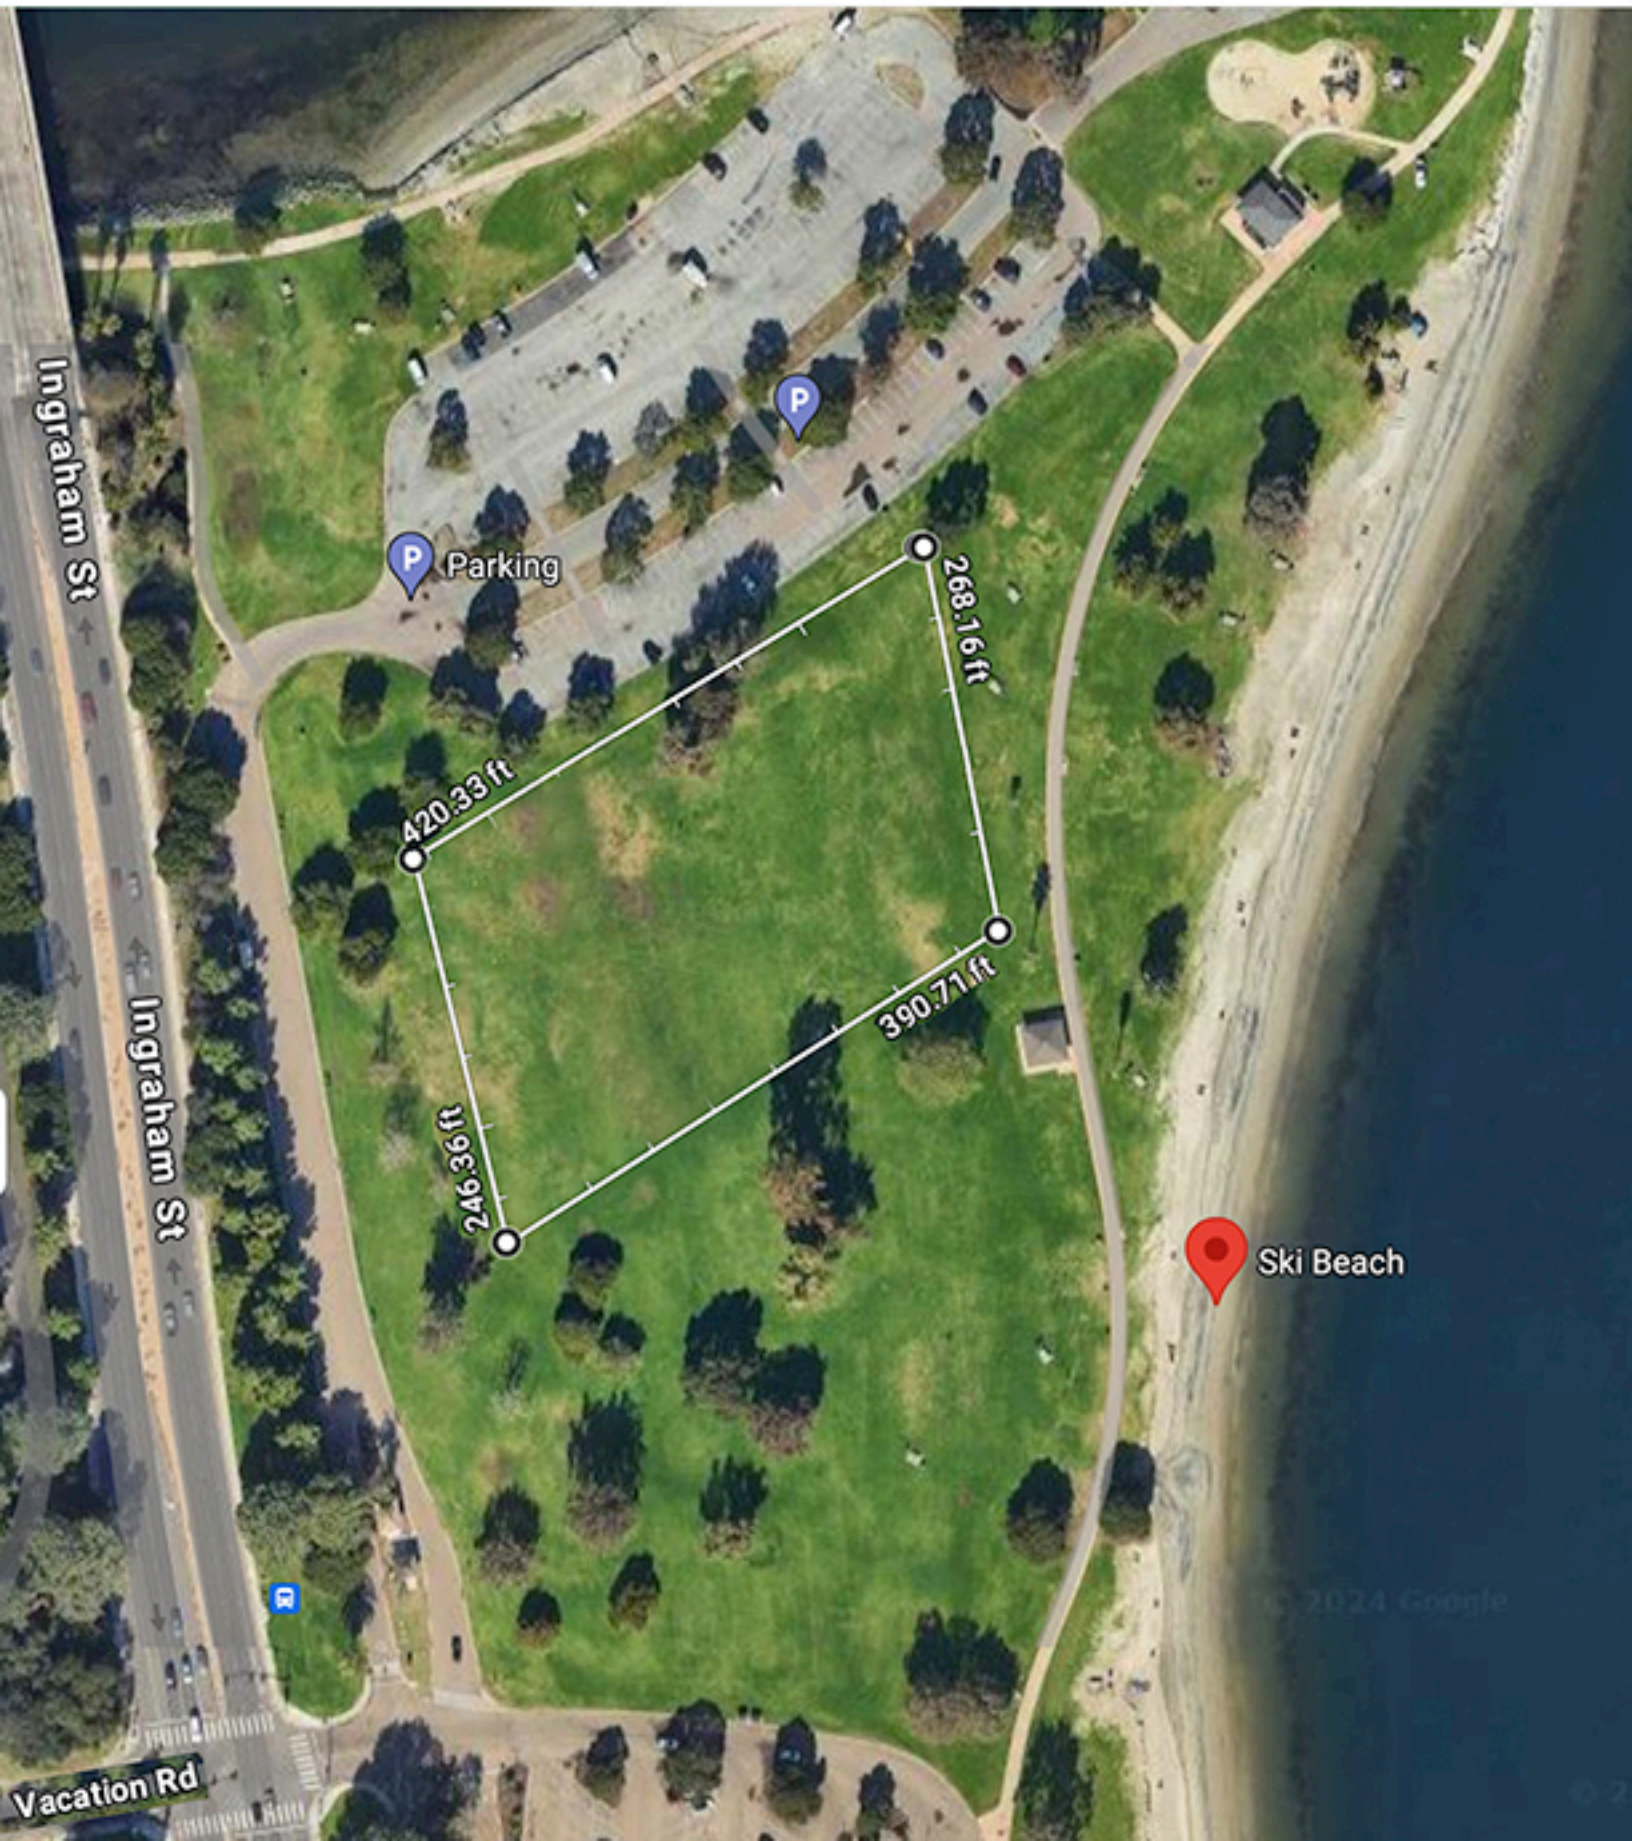

MISSION BAY PARK SPECIAL EVENT NARRATIVE AND IMPACT

Presentation to Mission Bay Park Committee will be limited to 5 minutes

***Please attach a site map**

Boo By The Bay

1. **Type of Event:** Family-Friendly Halloween Festival
2. **When, Day and Date:** Saturday, October 26th, 2024
3. **Dates: Load In:** Saturday, October 26th, 2024
4. **Times?**
 - Load in:** 6:00 am
 - Event:** 12:00 pm
 - Load out:** 6:00 pm
5. **Location:** Ski Beach Park **Road Closure:** None
6. **Parking Lot Closure:** None, Will request 55 parking spots in the Parking Lot north of the Ski Beach Park
7. **Parking Plan:** Expected attendance is projected to be a maximum of 200 cars per hour, which is only about 30% of the total available parking spaces in the two large near Ski Beach Park; We will also encourage public transportation, ride shares and carpooling.
Shuttle Plan: None
8. **Traffic Plan:** None
9. **Attendance:**
 - **Estimated Participants:** 1000 over the course of the 6 hour event
 - **Estimated Spectatorship:** N/A
10. **P.A. System:** No
11. **Amplified Music:** Yes - performances from Local DJs
 - **Time frame:** 12pm - 6pm
12. **Other Prolonged Noise Impacts:** None
13. **Day and Time of Sound Checks:** October 26th, 10am
14. **Do you plan to apply for an Alcohol Permit:** No
15. **Do you plan on selling Alcohol:** No
16. **Do you plan on serving Alcohol:** No
17. **Time frame for Alcohol Sales/Service:** N/A
18. **Any Other Special Events of more than 500 people occurring concurrently:** None
19. **Other unique event features not covered above:** None

BOO BY THE BAY MAP

Updated: 06/24/24

BOO BY THE BAY MAP

Updated: 06/24/24

BOO BY THE BAY MAP

Updated: 06/24/24