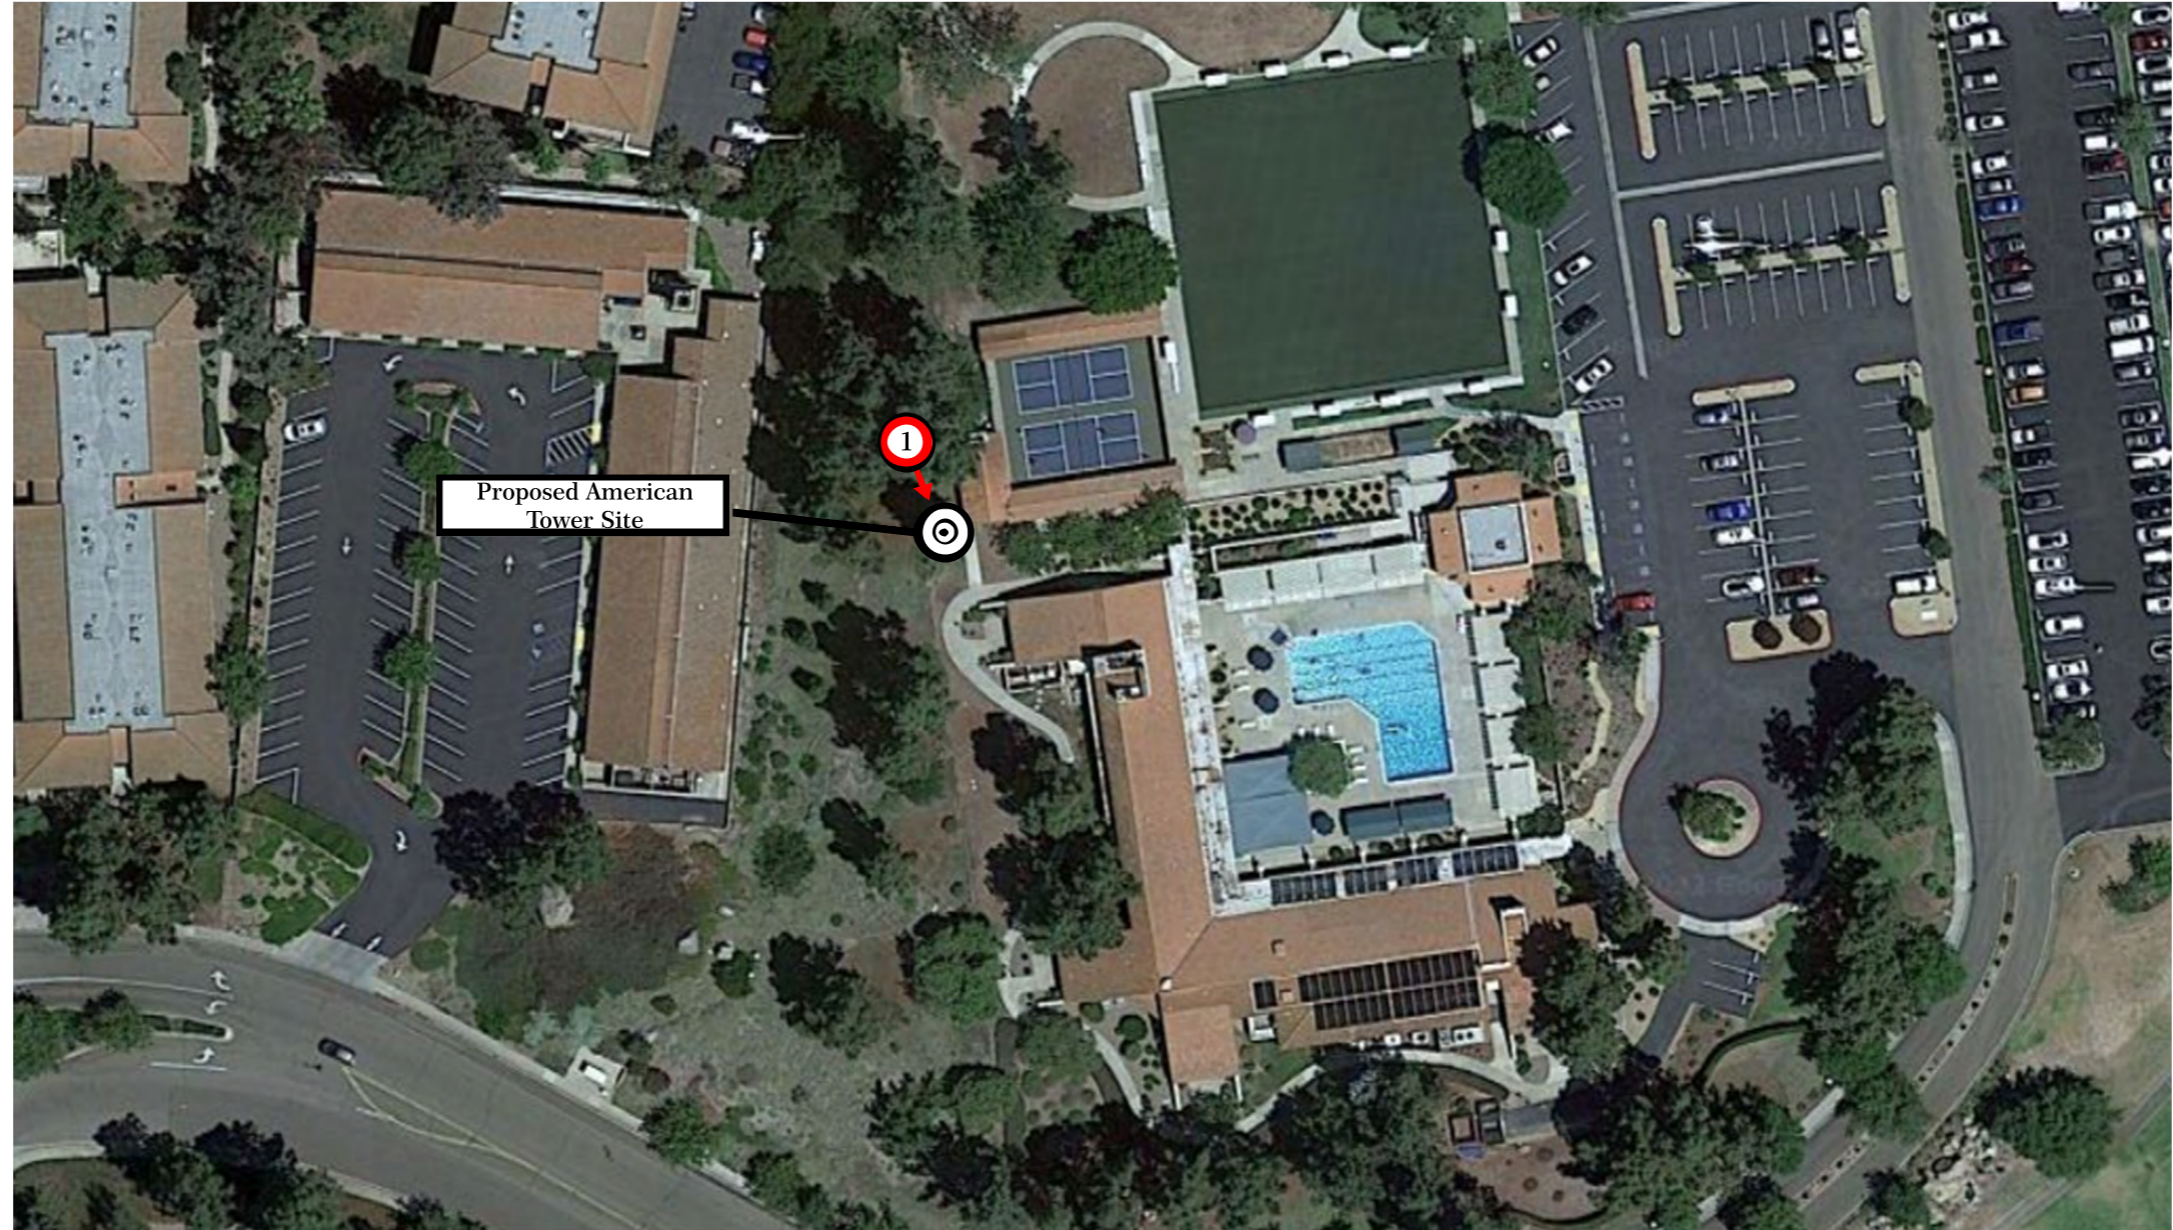

AMERICAN TOWER®
CORPORATION

Oaks North Community Center II, CA

12578 Oaks North Drive San Diego, CA 92128-0000

Cell Trees, Inc. Production Office
5401 S. Canada Place
Tucson, AZ 85706
P: (520) 663-1330 F: (520) 663-1361

Geographic Coordinates
33.033, -117.0581

Existing Conditions

Proposed Site Build

Cell Trees, Inc. Production Office
5401 S. Canada Place, Tucson, AZ 85706
P: (520) 663-1330 F: (520) 663-1361

AMERICAN TOWER[®]
CORPORATION