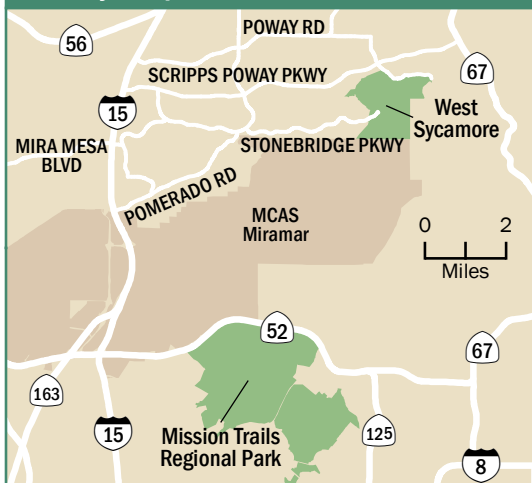

# Mission Trails Regional Park – West Sycamore

## Vicinity Map

## Legend

- Gates to the park are open 8:00 am to 5:00 pm November through March, and 8:00 am to 7:00 pm April through October.
- |  |                                 |  |                                 |  |   |
|--|---------------------------------|--|---------------------------------|--|---|
|  | West Sycamore                   |  | Parking                         |  | Overpass                                |
|  | Sycamore Canyon County Preserve |  | Trailhead                       |  | Elevation contour (units in feet)       |
|  | MCAS Miramar<br>No Trespassing  |  | Information kiosk               |  | Hiking, biking, & equestrian trail      |
|  |                                 |  | Ranger station & visitor center |  | 0.5 Distance indicator (units in miles) |
|  |                                 |  | Gate                            |  | End of trail (no outlet)                |