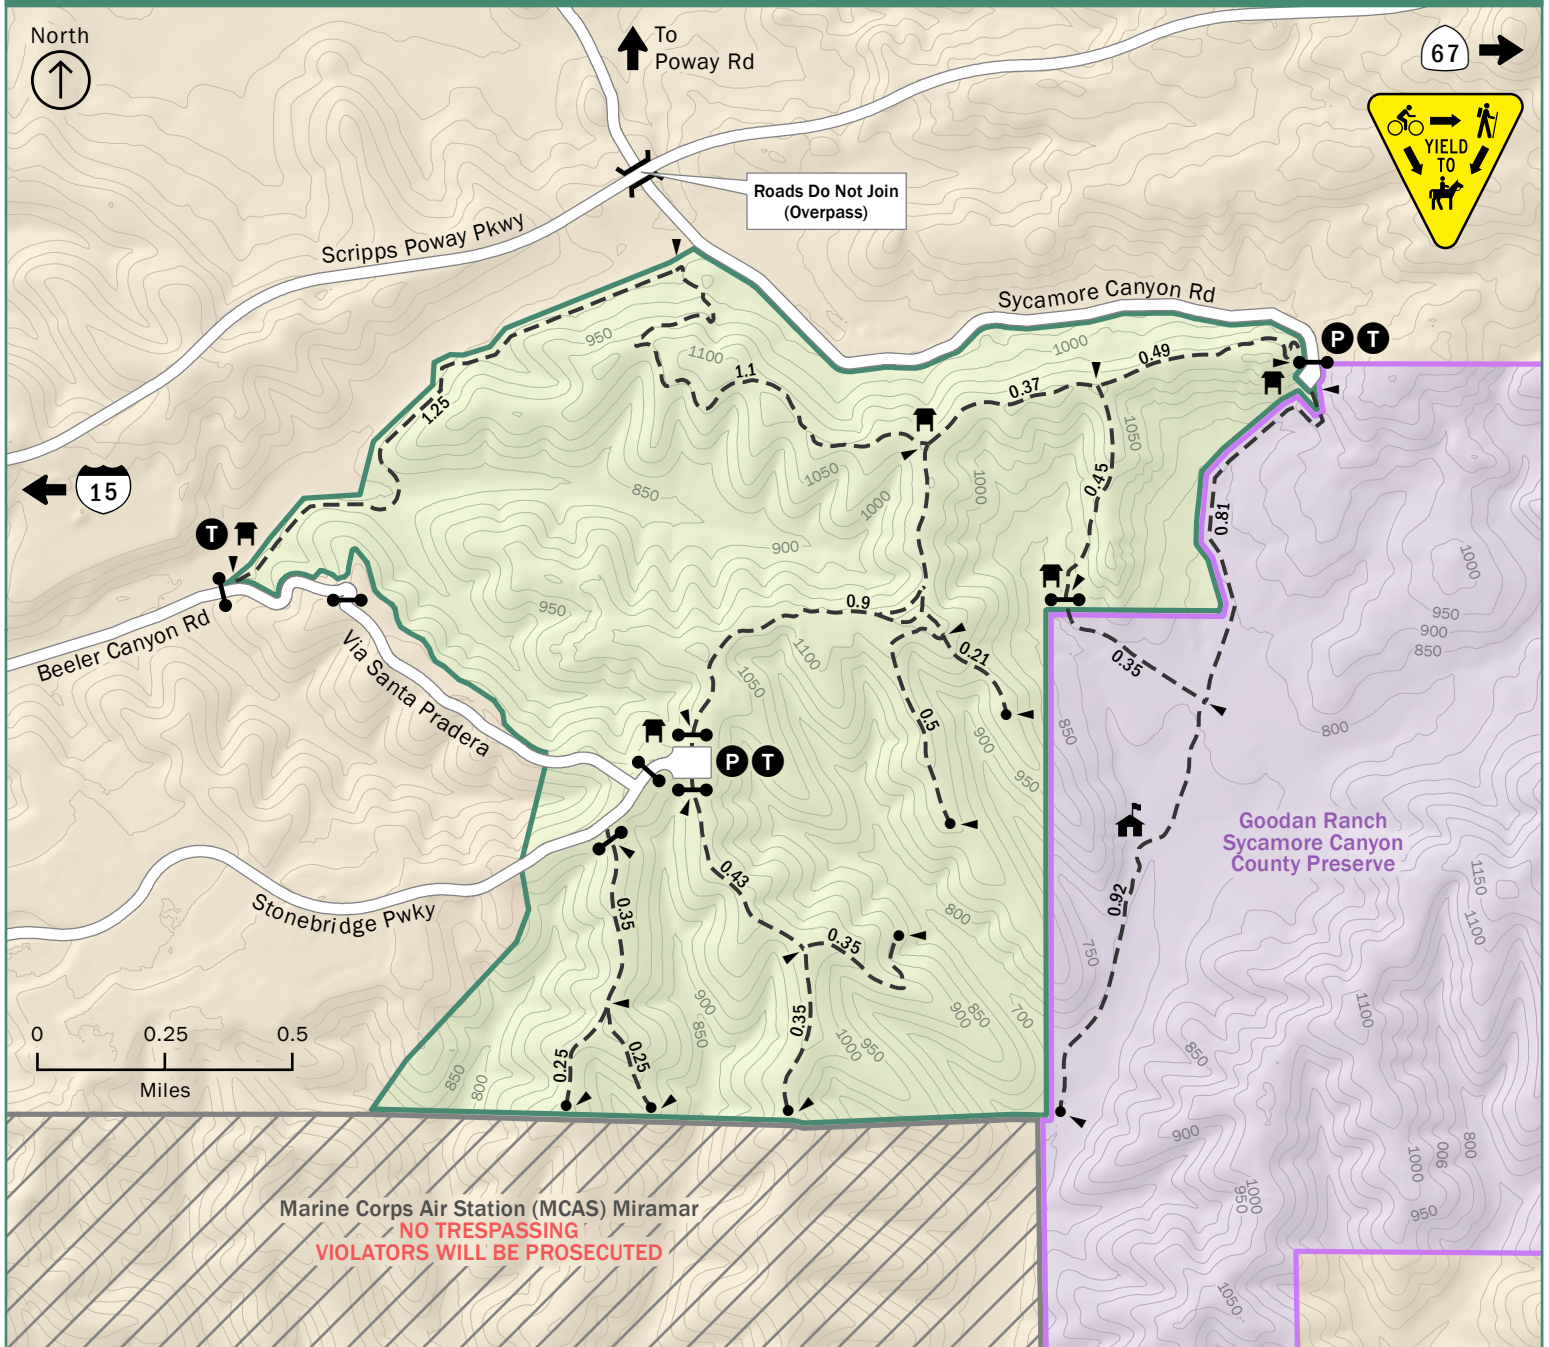

# Mission Trails Regional Park – West Sycamore

## Vicinity Map

## Legend

- Gates to the park are open 8:00 am to 5:00 pm November through March, and 8:00 am to 7:00 pm April through October.
- |  |                                 |  |                                 |  |   |
|--|---------------------------------|--|---------------------------------|--|---|
|  | West Sycamore                   |  | Parking                         |  | Overpass                                |
|  | Sycamore Canyon County Preserve |  | Trailhead                       |  | Elevation contour (units in feet)       |
|  | MCAS Miramar<br>No Trespassing  |  | Information kiosk               |  | Hiking, biking, & equestrian trail      |
|  |                                 |  | Ranger station & visitor center |  | 0.5 Distance indicator (units in miles) |
|  |                                 |  | Gate                            |  | End of trail (no outlet)                |