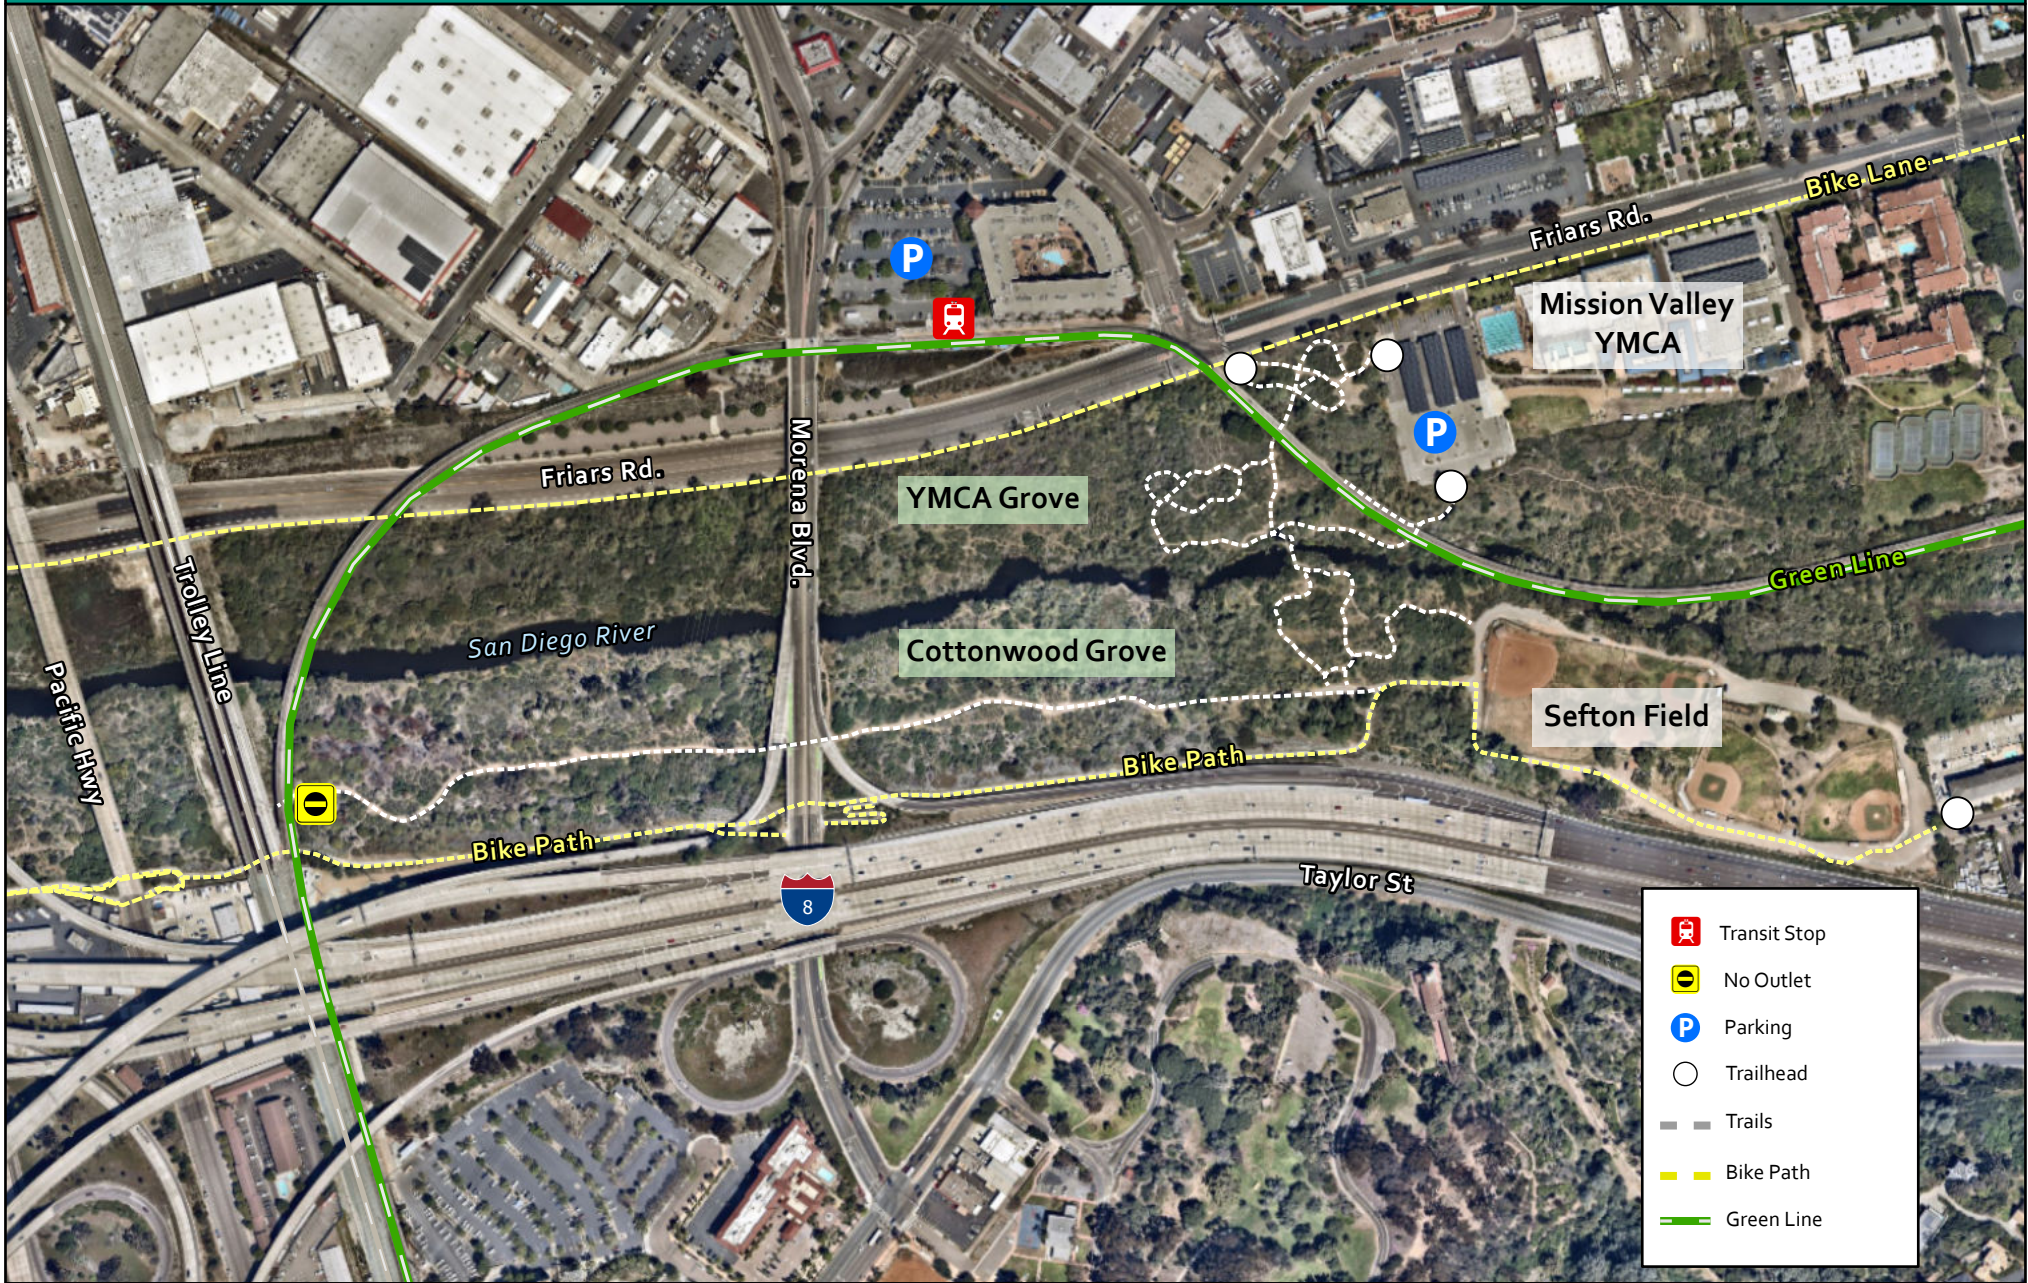

Mission Valley Preserve

TRAIL MAP

0 0.05 0.1 0.2 Miles