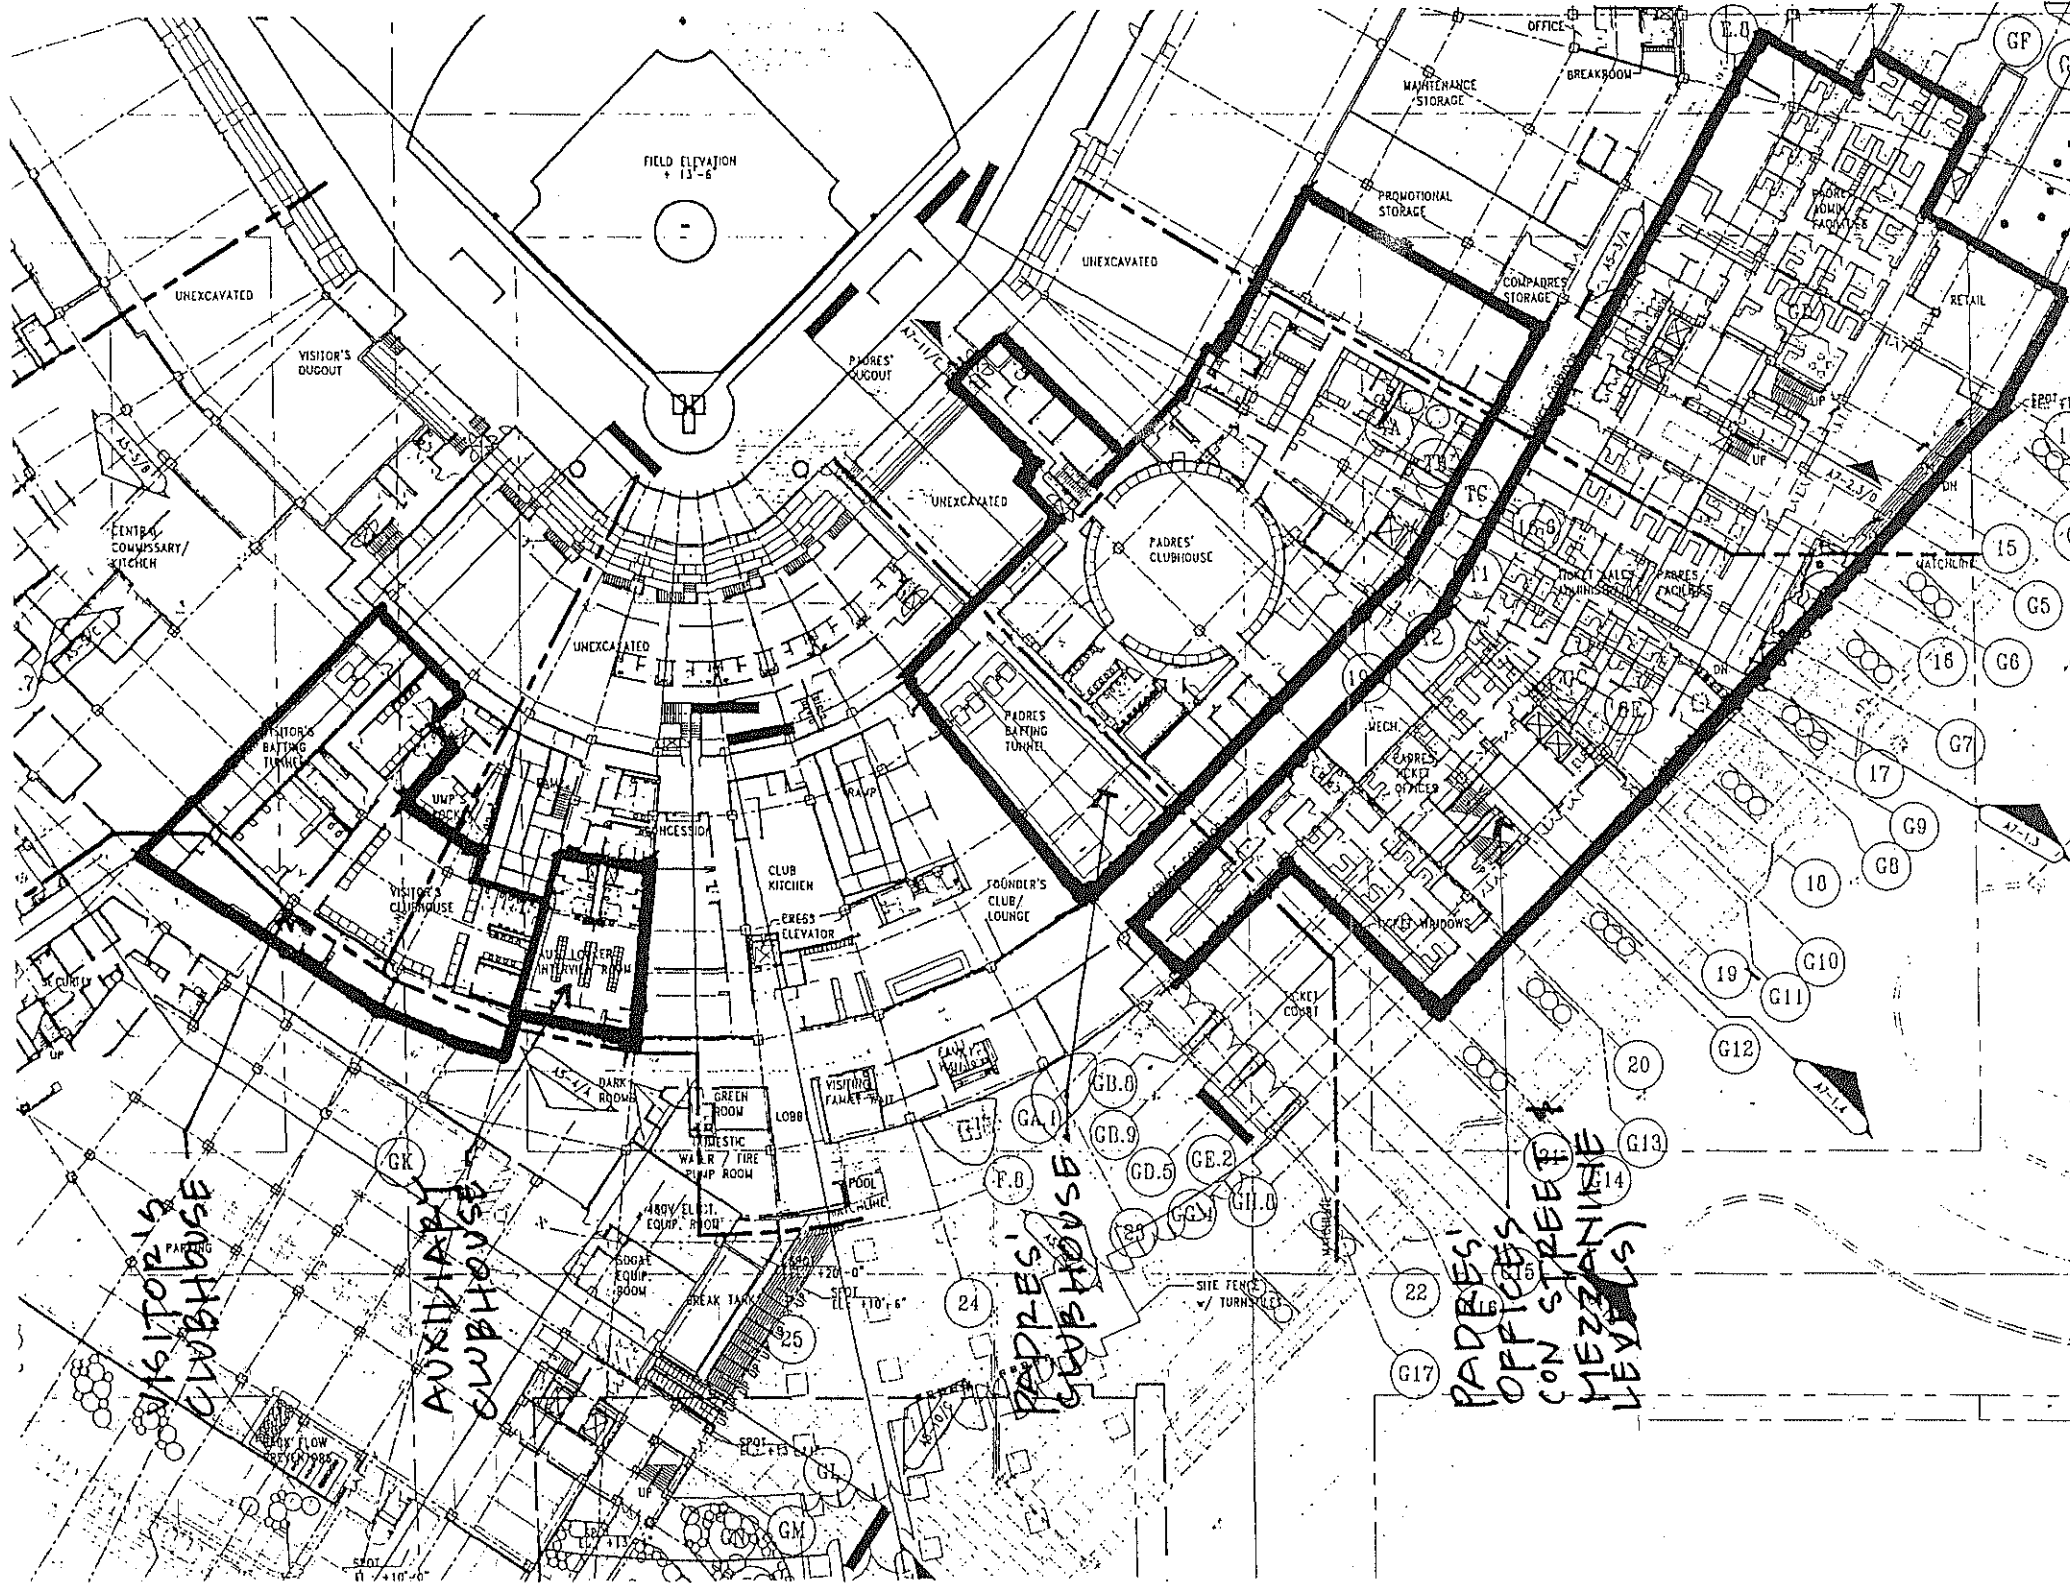

P-292706

FIELD ELEVATION  
+ 13'-6"

UNEXCAVATED

PROMOTIONAL  
STORAGE

COMPARATIVE  
STORAGE

RETAIL

VISITOR'S  
DUGOUT

PADRES'  
DUGOUT