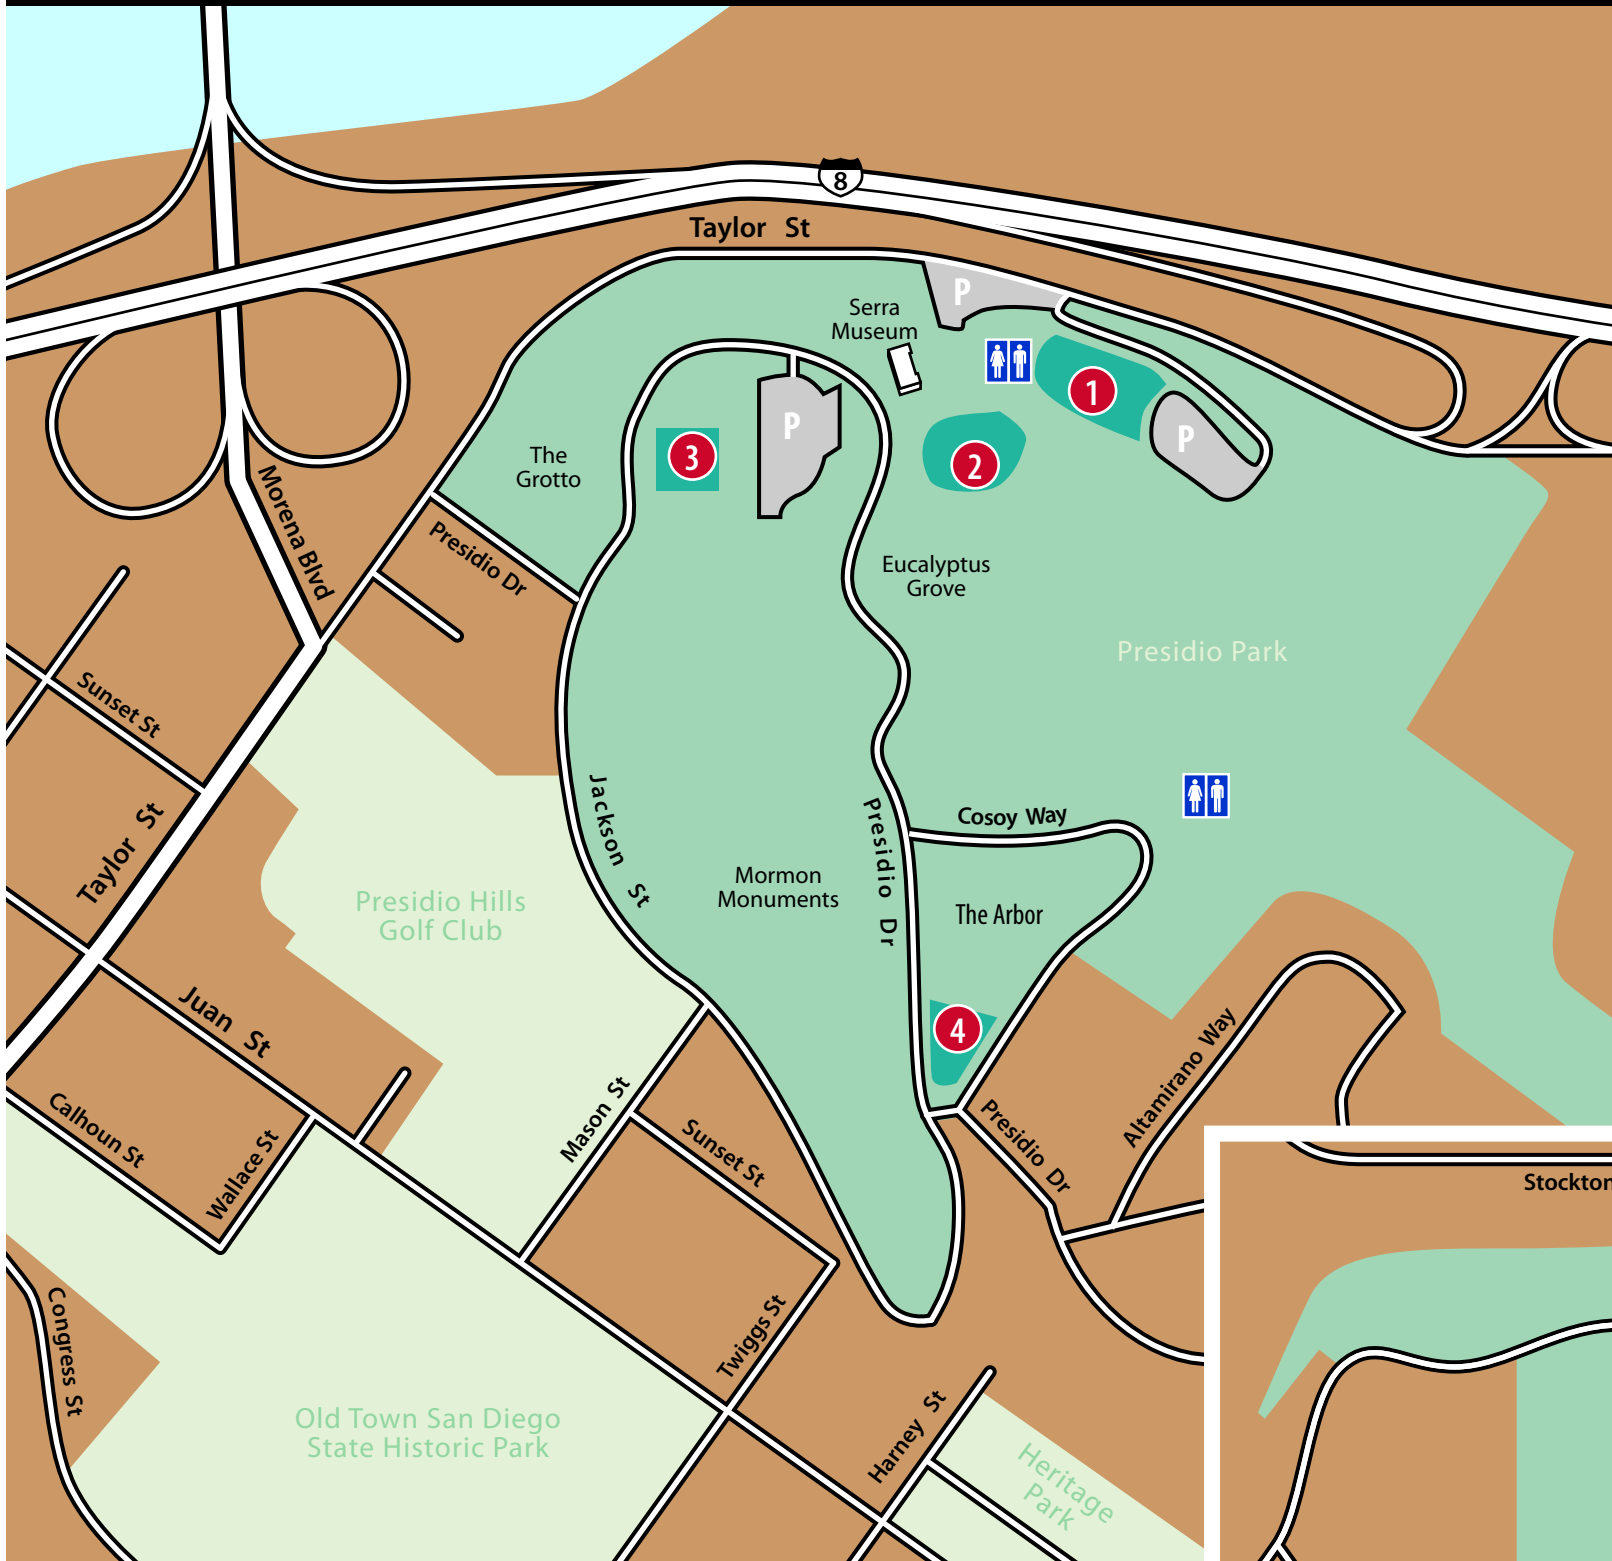

# Presidio Park & Mission Hills Park Permit Sites

- 1 Inspiration Point  
Access from Taylor Street Only
- 2 Palm Canyon  
Access from Taylor Street Only
- 3 Padre Cross
- 4 The Arbor
- 5 Mission Hills Park

**Key**

- P Parking
- Public Restrooms
- Permit Sites