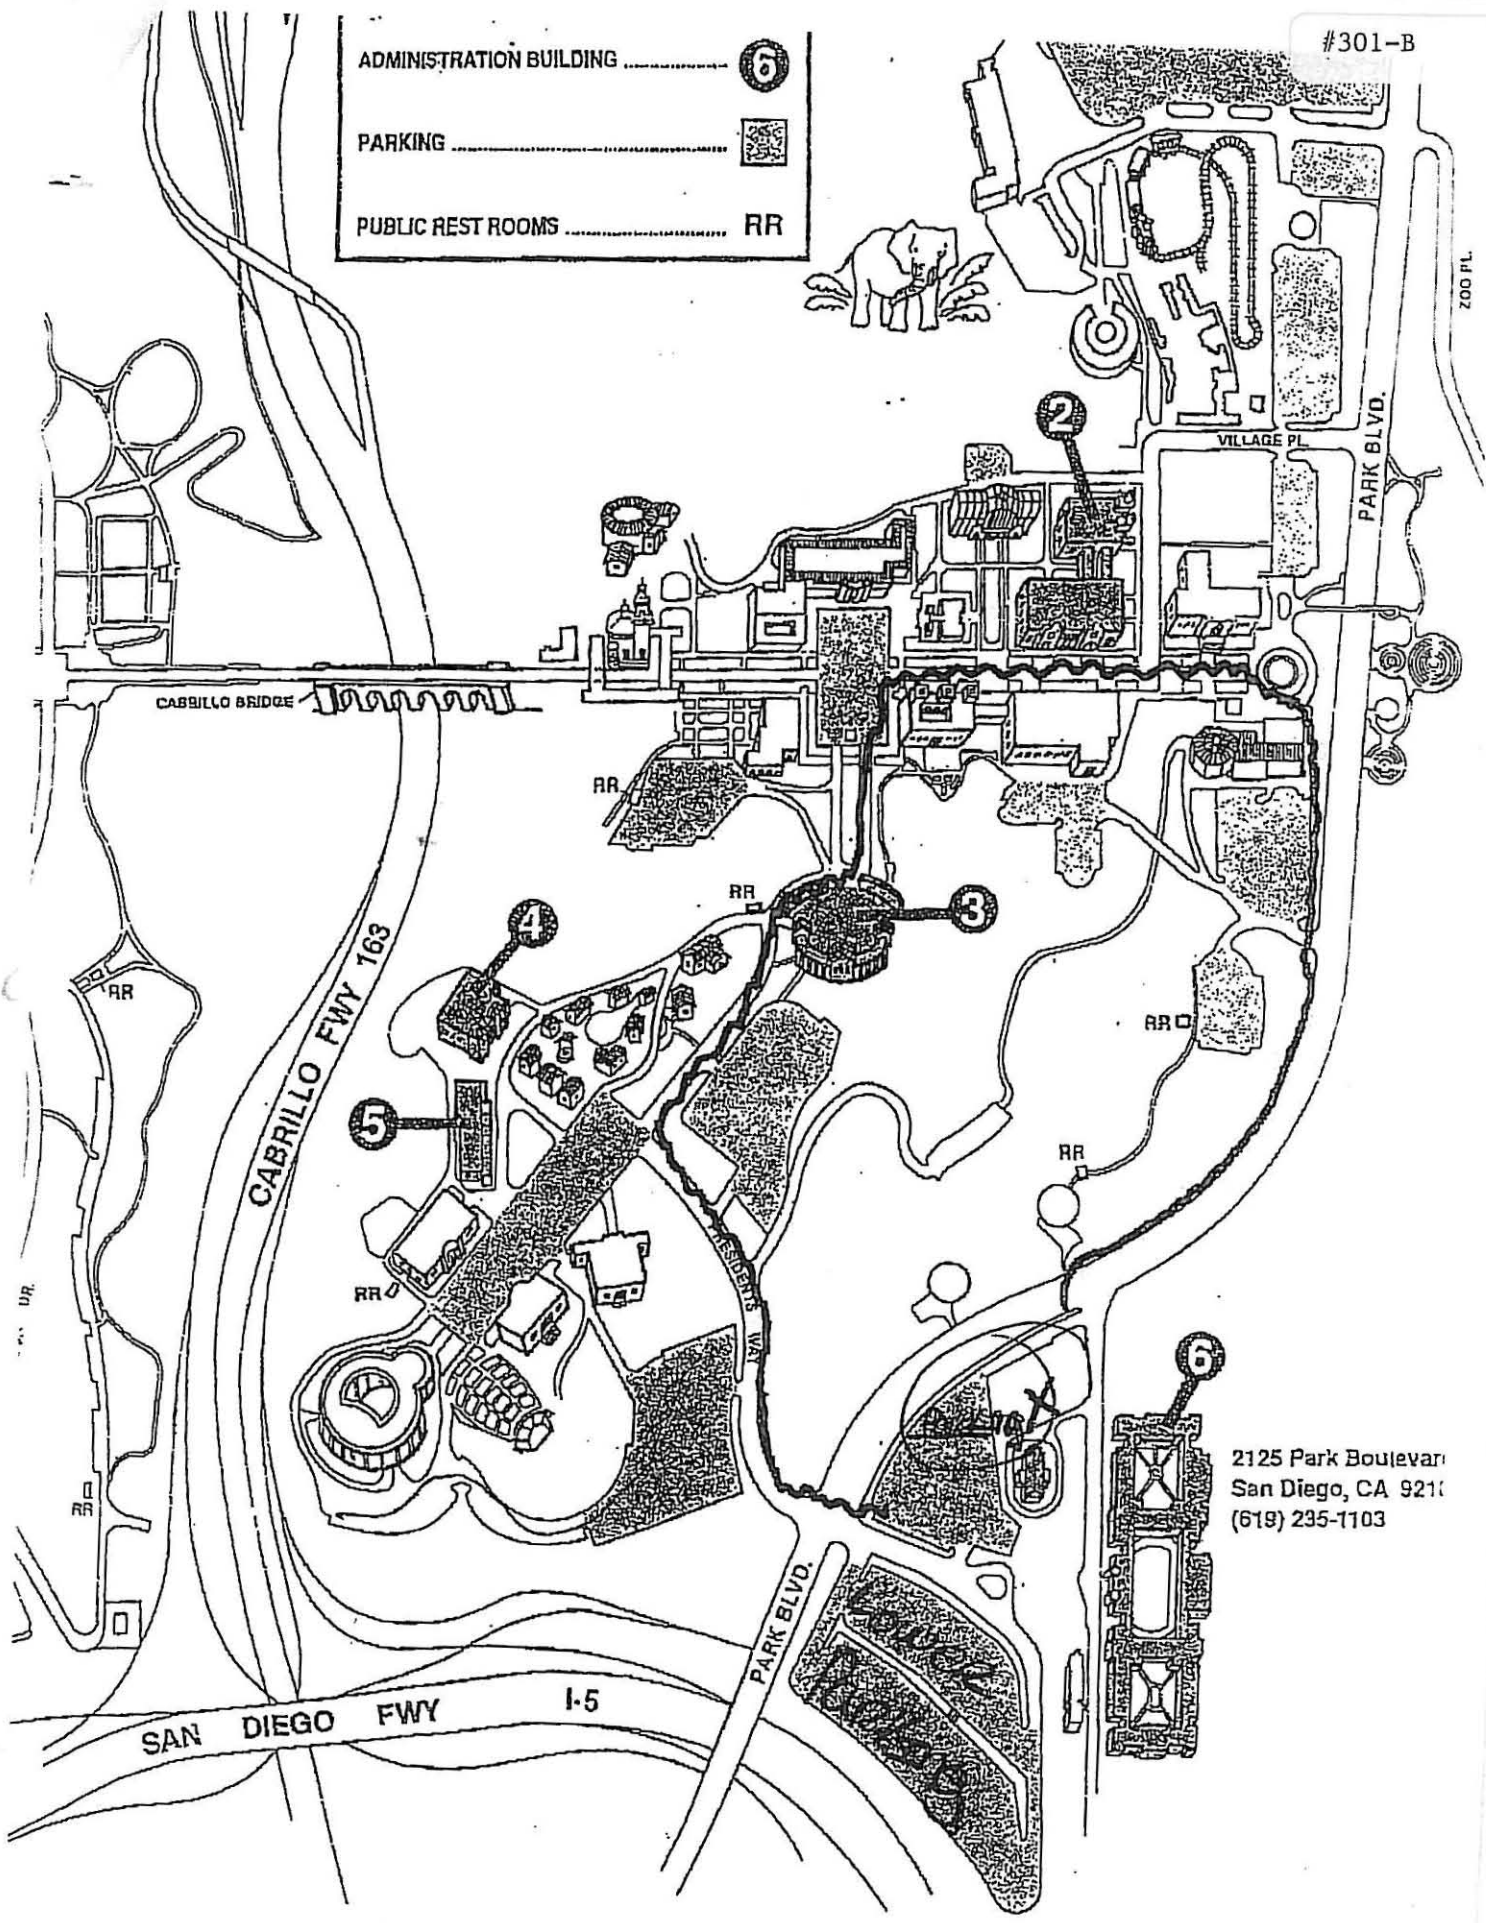

ADMINISTRATION BUILDING ..... 6

PARKING ..... [Symbol]

PUBLIC REST ROOMS ..... RR

#301-B

ZOO PL.

2125 Park Boulevard  
 San Diego, CA 92101  
 (619) 235-1103