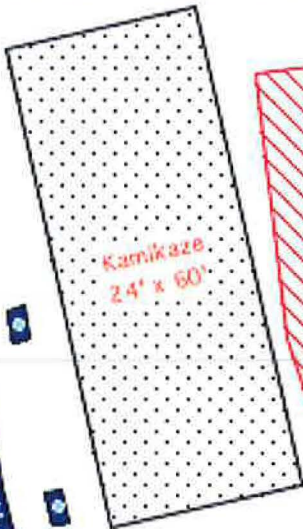

40
Dust

PP PP PP PP PP PP PP PP ADA

Handwritten notes in green ink, possibly indicating 'Entrance' or 'Exit' directions.