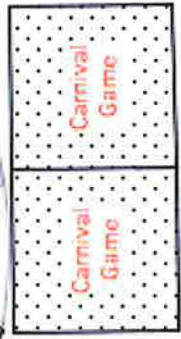

40
Dust

PP PP PP PP PP PP PP PP ADA

Handwritten notes in green ink, possibly indicating 'Entrance' or 'Exit' directions.