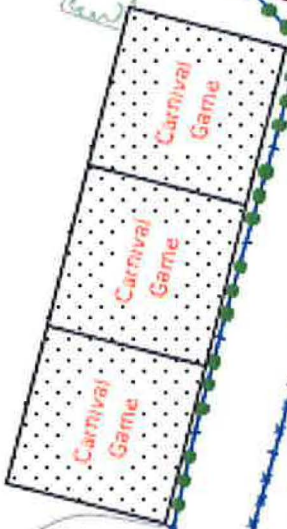

40
Dust

PP PP PP PP PP PP PP PP ADA

Handwritten notes in green ink, possibly indicating 'Entrance' or 'Exit' directions.