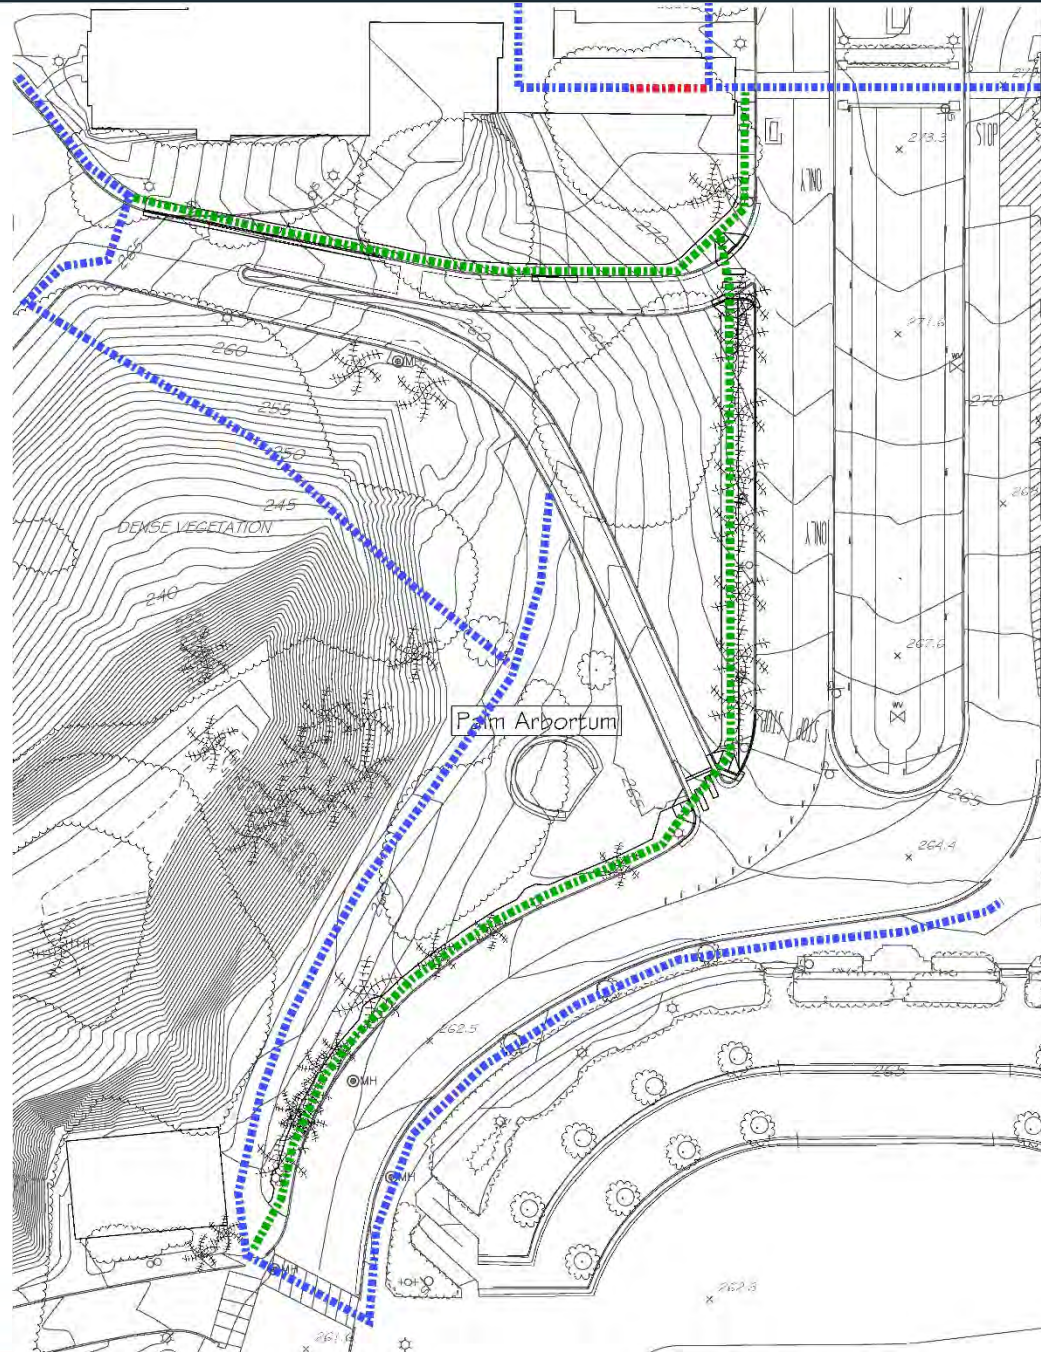

Park and Recreation Department

BALBOA PARK MALL WALKWAY IMPROVEMENTS WORKSHOP

Balboa Park Committee
February 4, 2021

Park and Recreation Department

Google Earth

© 2020 Google
© 2020 INEGI

PROPOSED AMENDMENT TO • BALBOA PARK • CENTRAL MESA PRECISE PLAN

West Prado

- | | |
|--------------------------------------------------------------------------------------------------|------------------------------------------------------------------------------------------------------------|
|  Trees |  Lawn |
|  Groundcovers |  Paved Pedestrian Areas |

revised 5 April 2012 Figure 29

DISCUSSION/QUESTIONS