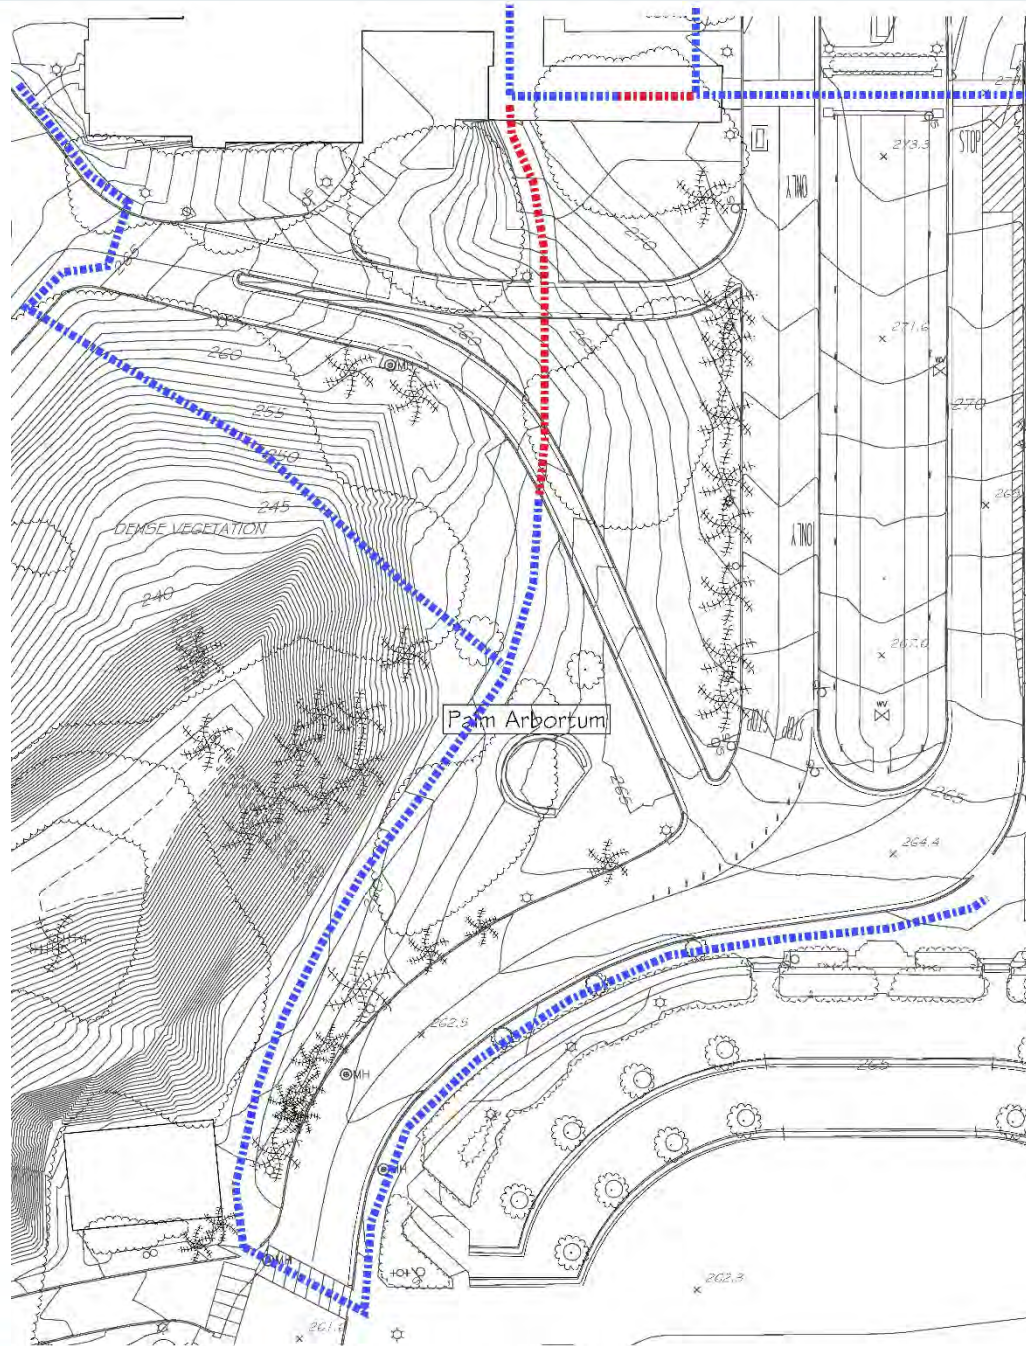

Park and Recreation Department

BALBOA PARK MALL WALKWAY IMPROVEMENTS WORKSHOP

Balboa Park Committee
February 4, 2021

Park and Recreation Department

Google Earth

© 2020 Google
© 2020 INEGI

PROPOSED AMENDMENT TO • BALBOA PARK • CENTRAL MESA PRECISE PLAN

West Prado

- | | |
|--------------------------------------------------------------------------------------------------|------------------------------------------------------------------------------------------------------------|
|  Trees |  Lawn |
|  Groundcovers |  Paved Pedestrian Areas |

revised 5 April 2012 Figure 29

DISCUSSION/QUESTIONS