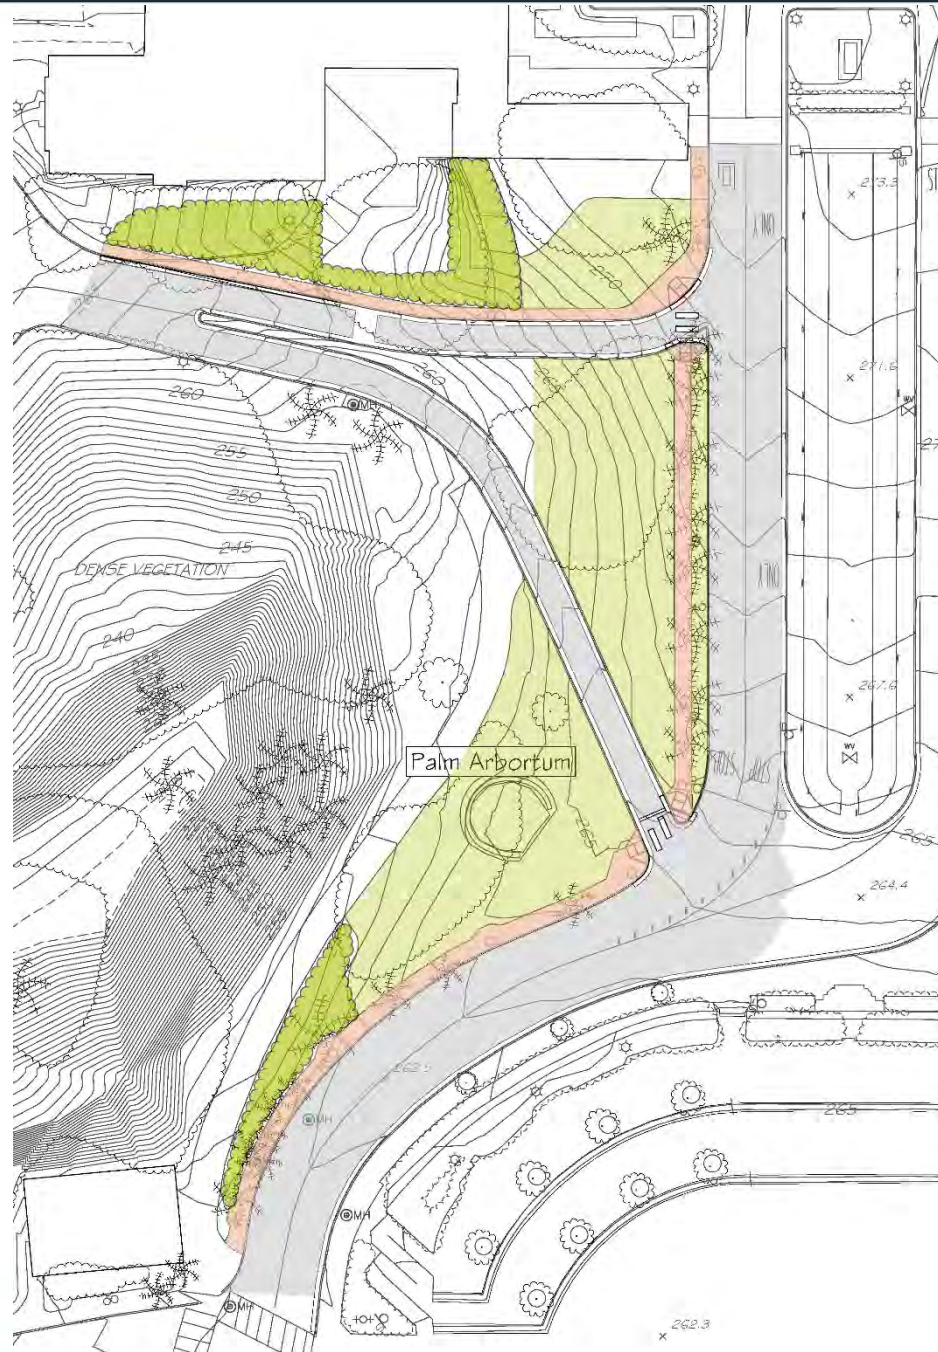

Park and Recreation Department

BALBOA PARK MALL WALKWAY IMPROVEMENTS WORKSHOP

Balboa Park Committee
February 4, 2021

Park and Recreation Department

Google Earth

© 2020 Google
© 2020 INEGI

PROPOSED AMENDMENT TO • BALBOA PARK • CENTRAL MESA PRECISE PLAN

West Prado

- | | |
|--------------------------------------------------------------------------------------------------|------------------------------------------------------------------------------------------------------------|
|  Trees |  Lawn |
|  Groundcovers |  Paved Pedestrian Areas |

revised 5 April 2012 Figure 29

DISCUSSION/QUESTIONS