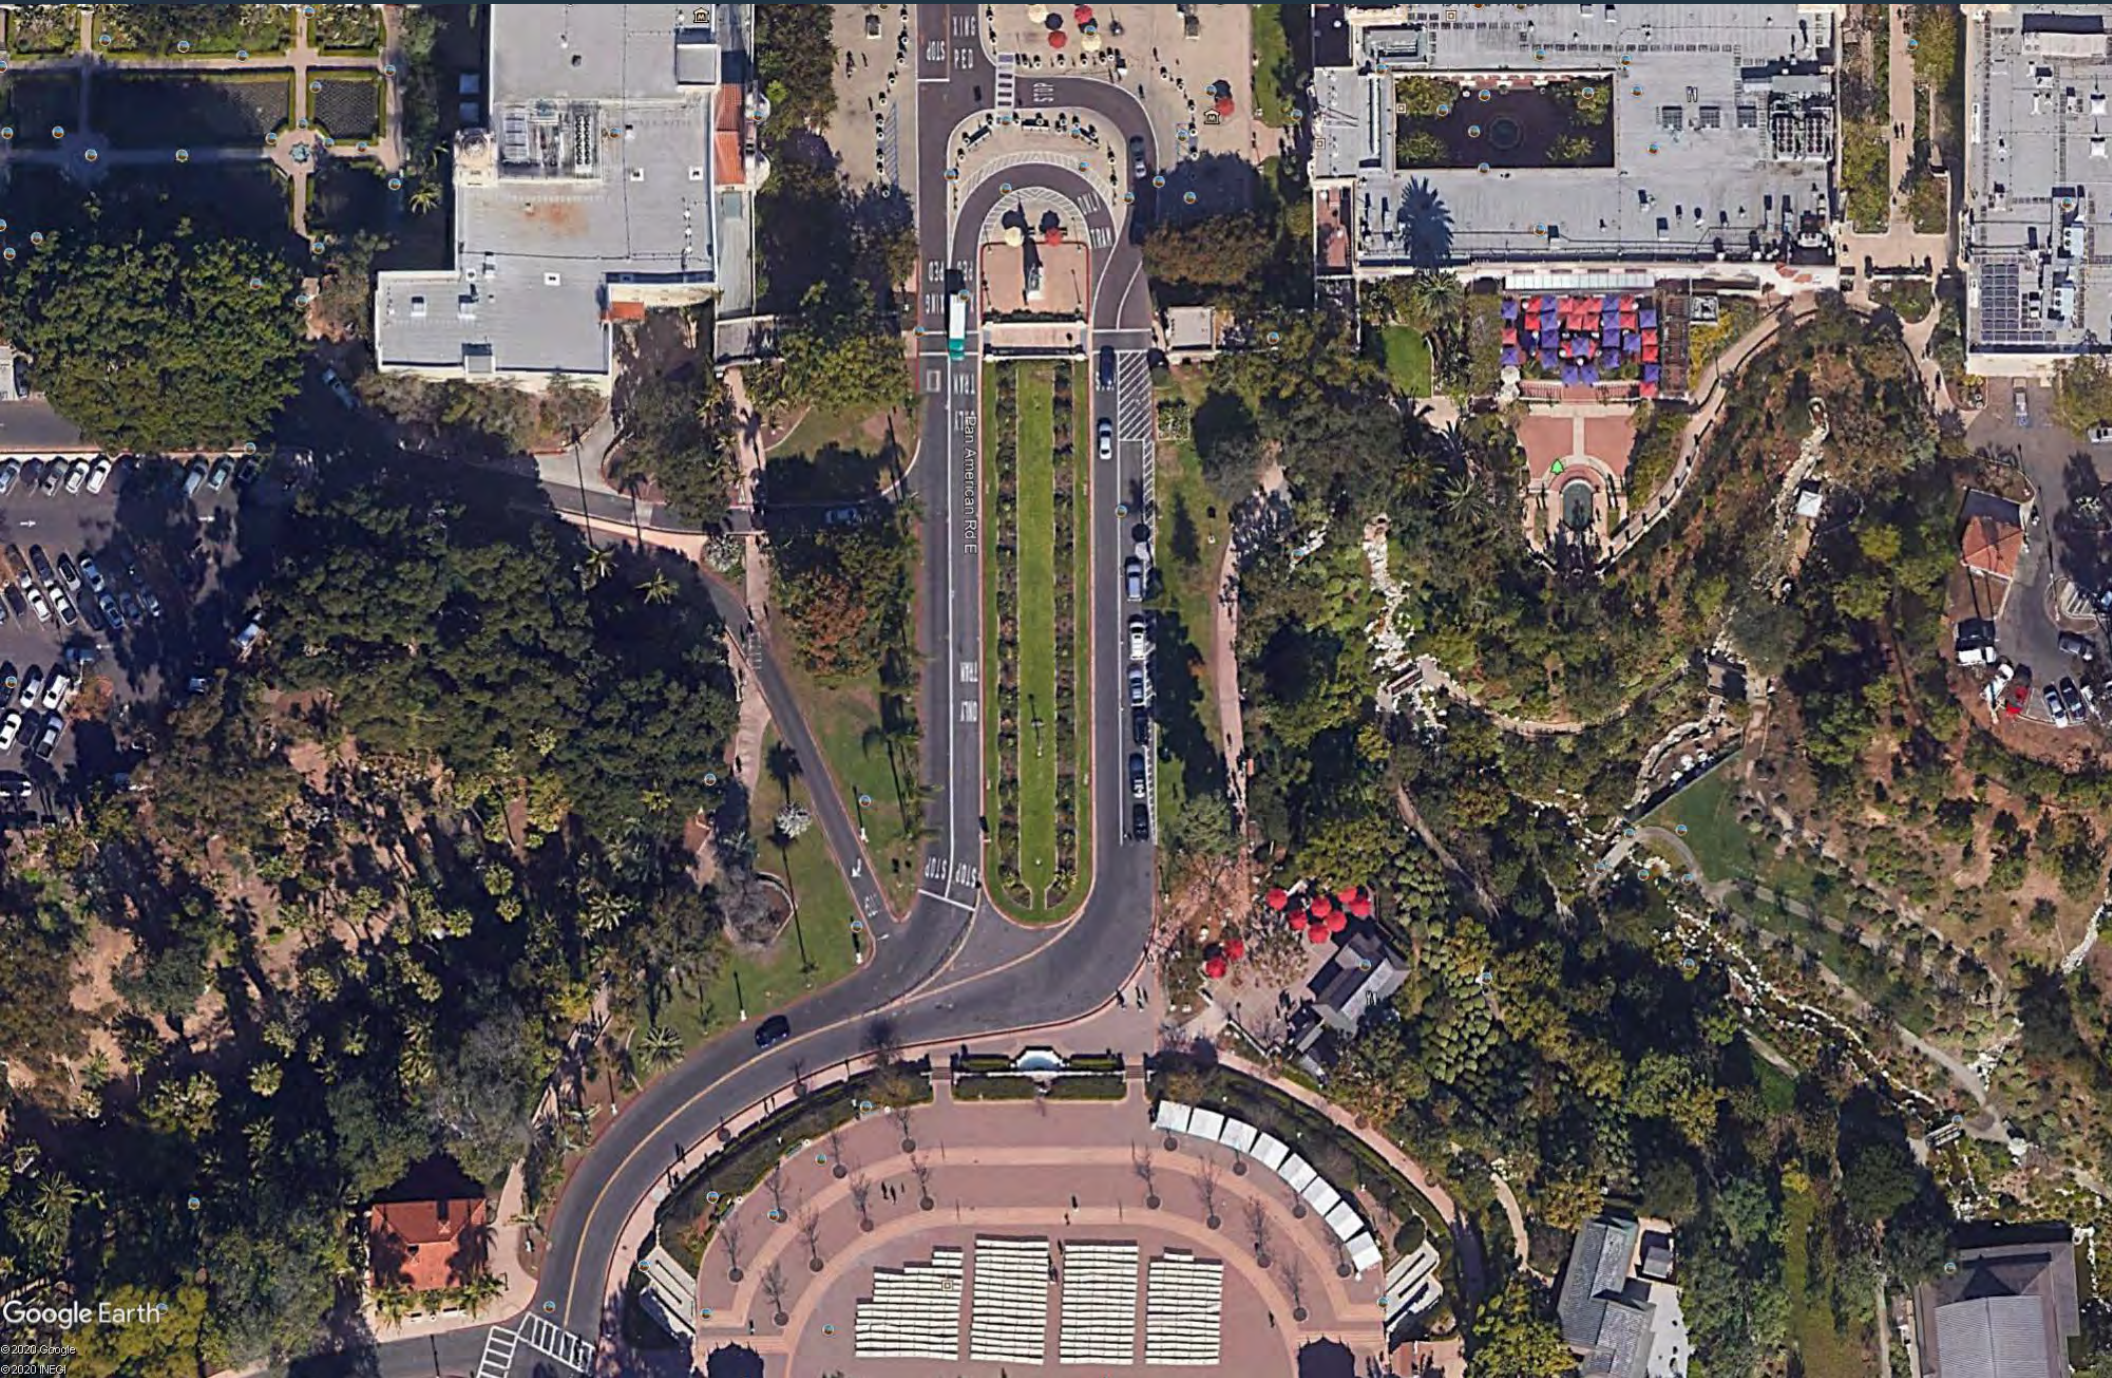

Park and Recreation Department

BALBOA PARK MALL WALKWAY IMPROVEMENTS WORKSHOP

Balboa Park Committee
February 4, 2021

Park and Recreation Department

Google Earth

© 2020 Google
© 2020 INEGI

PROPOSED AMENDMENT TO • BALBOA PARK • CENTRAL MESA PRECISE PLAN

West Prado

- | | |
|--------------------------------------------------------------------------------------------------|------------------------------------------------------------------------------------------------------------|
|  Trees |  Lawn |
|  Groundcovers |  Paved Pedestrian Areas |