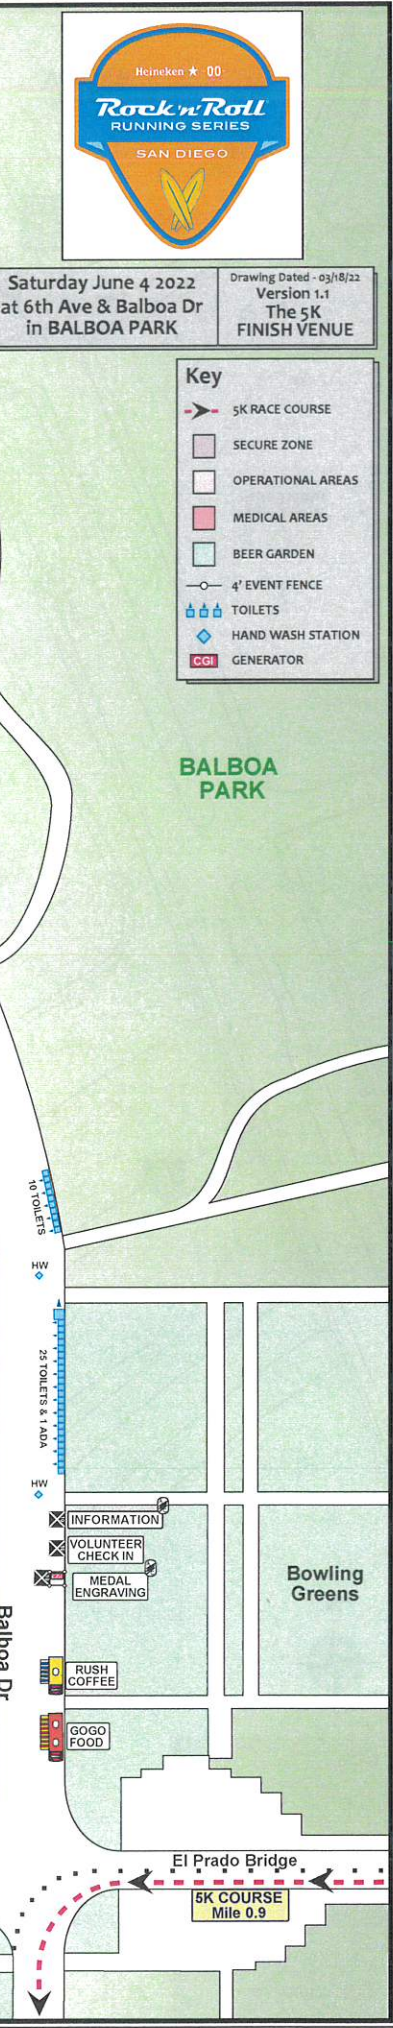

Saturday June 4 2022
 Presidents Way Parking
 Lot & Park Ave

Drawing Dated - 03/16/22
 Version 1.1
 The 5K START
 VENUE

Key

- 5K RACE COURSE
- CORRALS
- WAYFINDER SIGNAGE
- 4' FENCE
- TOILETS
- HAND WASH STATION
- GENERATOR

Key

- 5K RACE COURSE
- SECURE ZONE
- OPERATIONAL AREAS
- MEDICAL AREAS
- BEER GARDEN
- 4' EVENT FENCE
- TOILETS
- HAND WASH STATION
- GENERATOR

SATURDAY, JUNE 4, 2022
START TIME: 7:00 AM

- 5K COURSE
- WATER