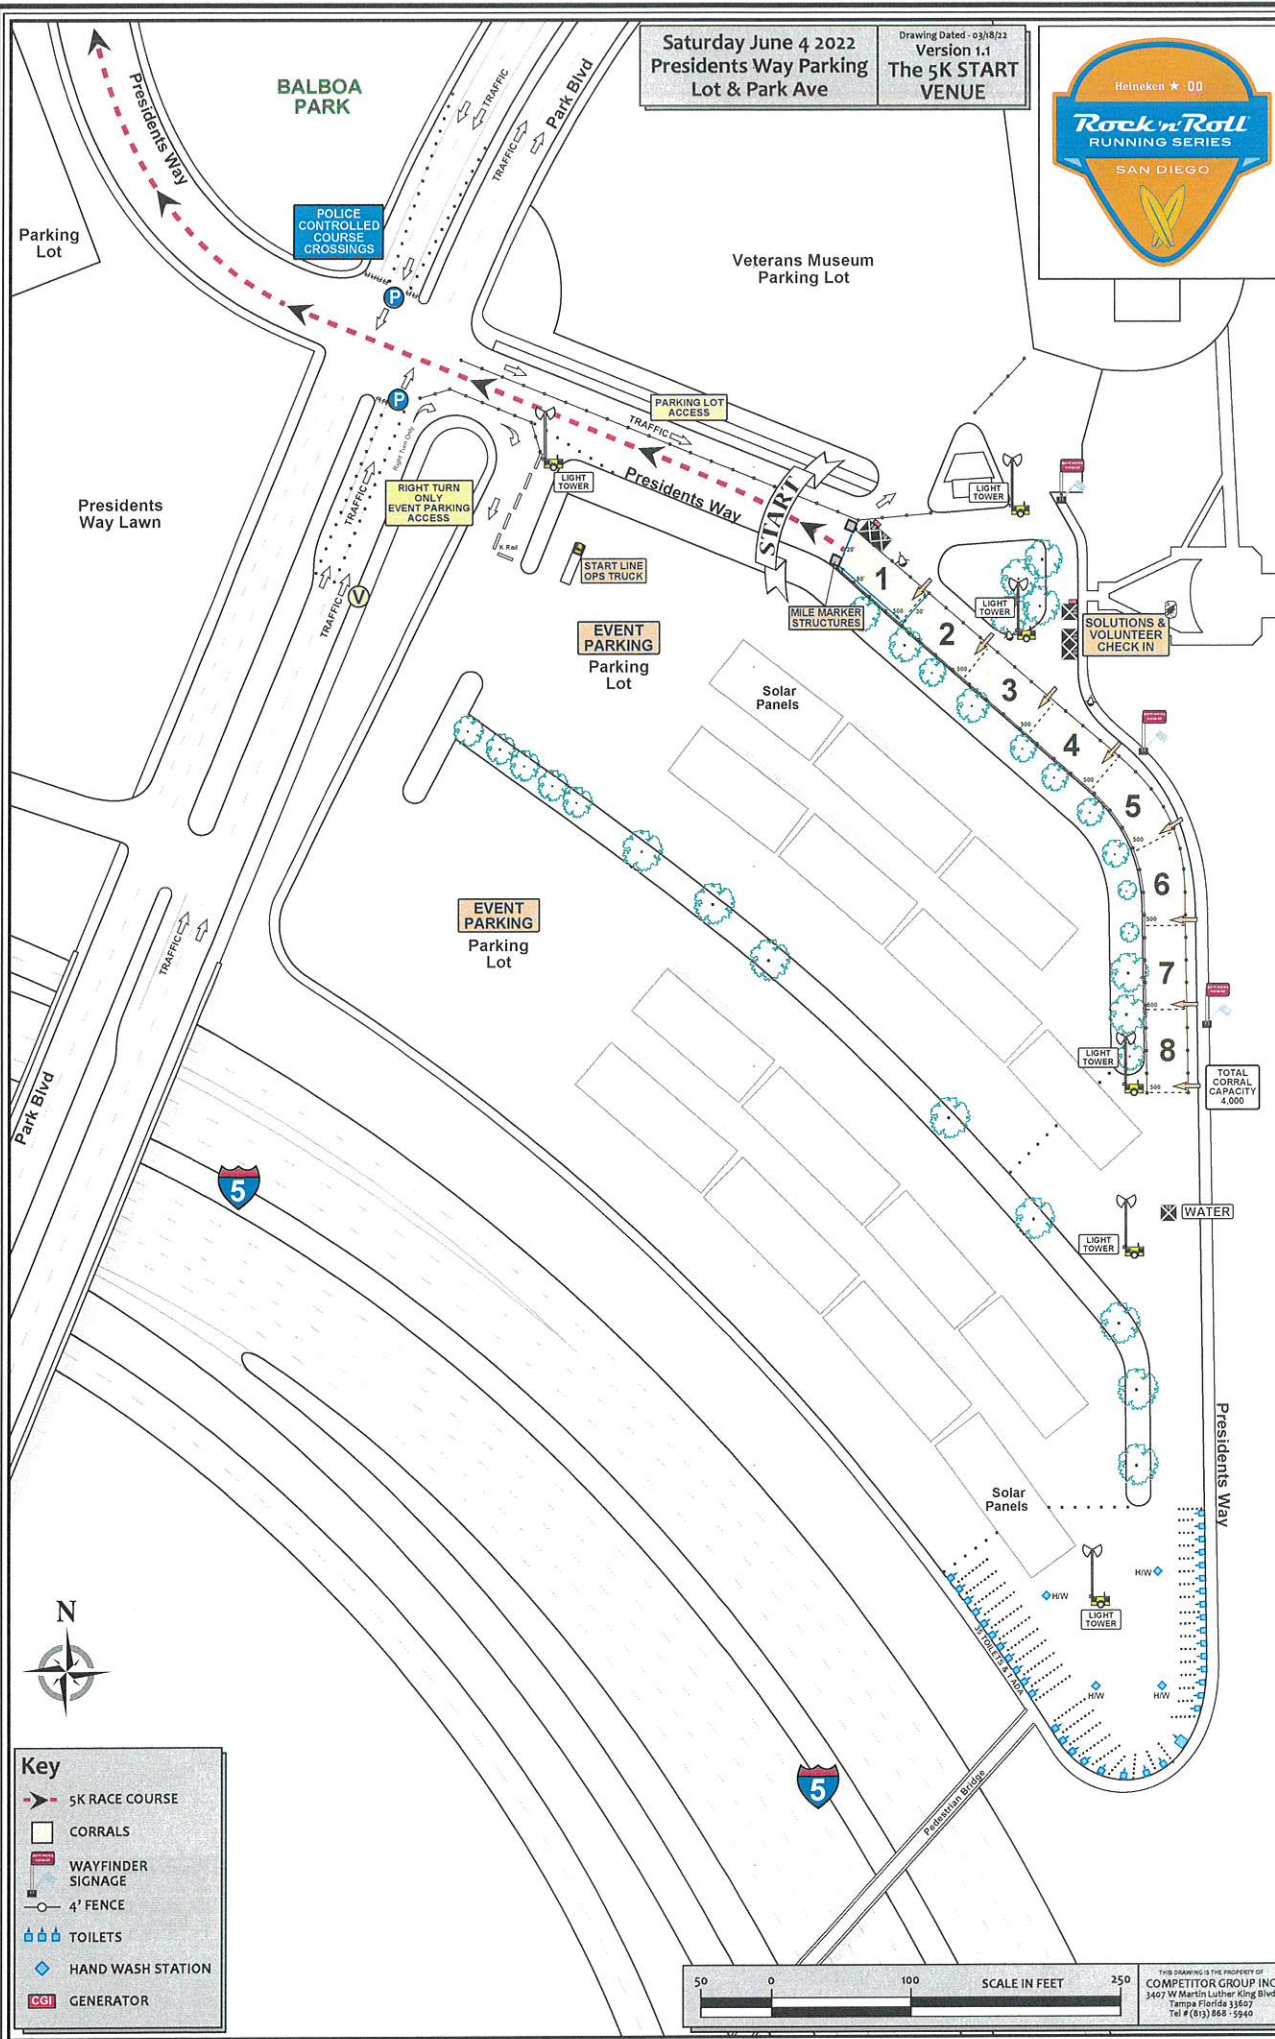

Saturday June 4 2022
Presidents Way Parking
Lot & Park Ave

Drawing Dated - 03/16/22
Version 1.1
The 5K START
VENUE

Key

- 5K RACE COURSE
- CORRALS
- WAYFINDER SIGNAGE
- 4' FENCE
- TOILETS
- HAND WASH STATION
- GENERATOR