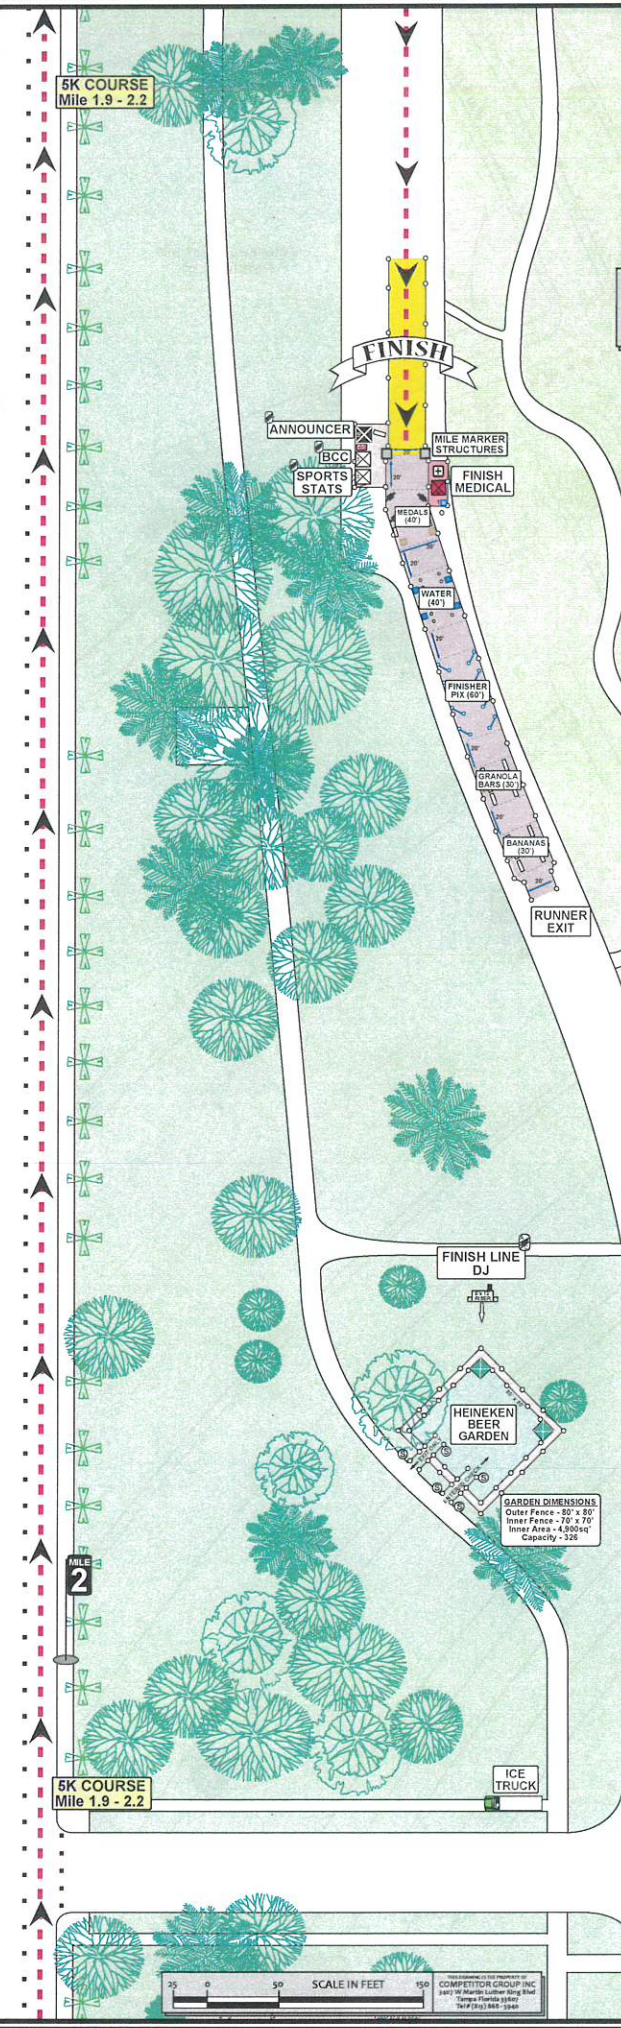

Saturday June 4 2022
 Presidents Way Parking
 Lot & Park Ave

Drawing Dated - 03/16/22
 Version 1.1
 The 5K START
 VENUE

Key

- 5K RACE COURSE
- CORRALS
- WAYFINDER SIGNAGE
- 4' FENCE
- TOILETS
- HAND WASH STATION
- GENERATOR

Key

- 5K RACE COURSE
- SECURE ZONE
- OPERATIONAL AREAS
- MEDICAL AREAS
- BEER GARDEN
- 4' EVENT FENCE
- TOILETS
- HAND WASH STATION
- GENERATOR

SATURDAY, JUNE 4, 2022
START TIME: 7:00 AM

- 5K COURSE
- WATER

SUBJECT TO CHANGE

Rock 'n' Roll San Diego 5K- ROAD CLOSURES

STREET CLOSED	SIDE	FROM	TO	CLOSED	OPENED
Friday June 3rd, 2022					
Presidents Way (<i>Start Line Staging</i>)	Full Road	Park Blvd	East of Inspiration Point Parking	Fri 8:00 AM	Sat 9:00 AM
<i>Start Line Equipment staging begins on Friday October 22nd at 8AM - Please note Inspiration Point Lots remain open for parking</i>					
Saturday June 4th, 2022					
Presidents Way	Full Road	Park Blvd	Pan American Drive Rd E	6:30 AM	8:00 AM
Pan American Rd E	Full Road	Presidents Way	El Prado	6:30 AM	8:00 AM
El Prado	Full Road	Pan American Rd E	Sixth Ave	6:30 AM	8:00 AM
Balboa Drive	Full Road	El Prado/Laurel Street	Marston Point	5:00 AM	8:30 AM
Balboa Drive	Full Road	Marston Point	Juniper Rd	5:00 AM	8:30 AM
Juniper Road	Full Road	Sixth Ave	Balboa Drive	5:00 AM	8:30 AM
Sixth Ave	Northbound	Juniper Rd	Balboa Drive	5:00 AM	9:00 AM
<i>Southbound Sixth Ave remains open traffic</i>					
Balboa Drive	Full Road	Upas Street	Quince Drive	5:00 AM	9:30 AM
Balboa Drive (<i>Finish Line</i>)	Full Road	Quince Drive	El Prado/Laurel Street	Fri 8:00 AM	Sat 12:00 PM
HIGHWAY	DIRECTION	RAMP CLOSED	EXIT NUMBER	CLOSED	OPENED
SR- 163	Northbound	Quince Drive Off Ramp	1B	5:00AM	10:00AM