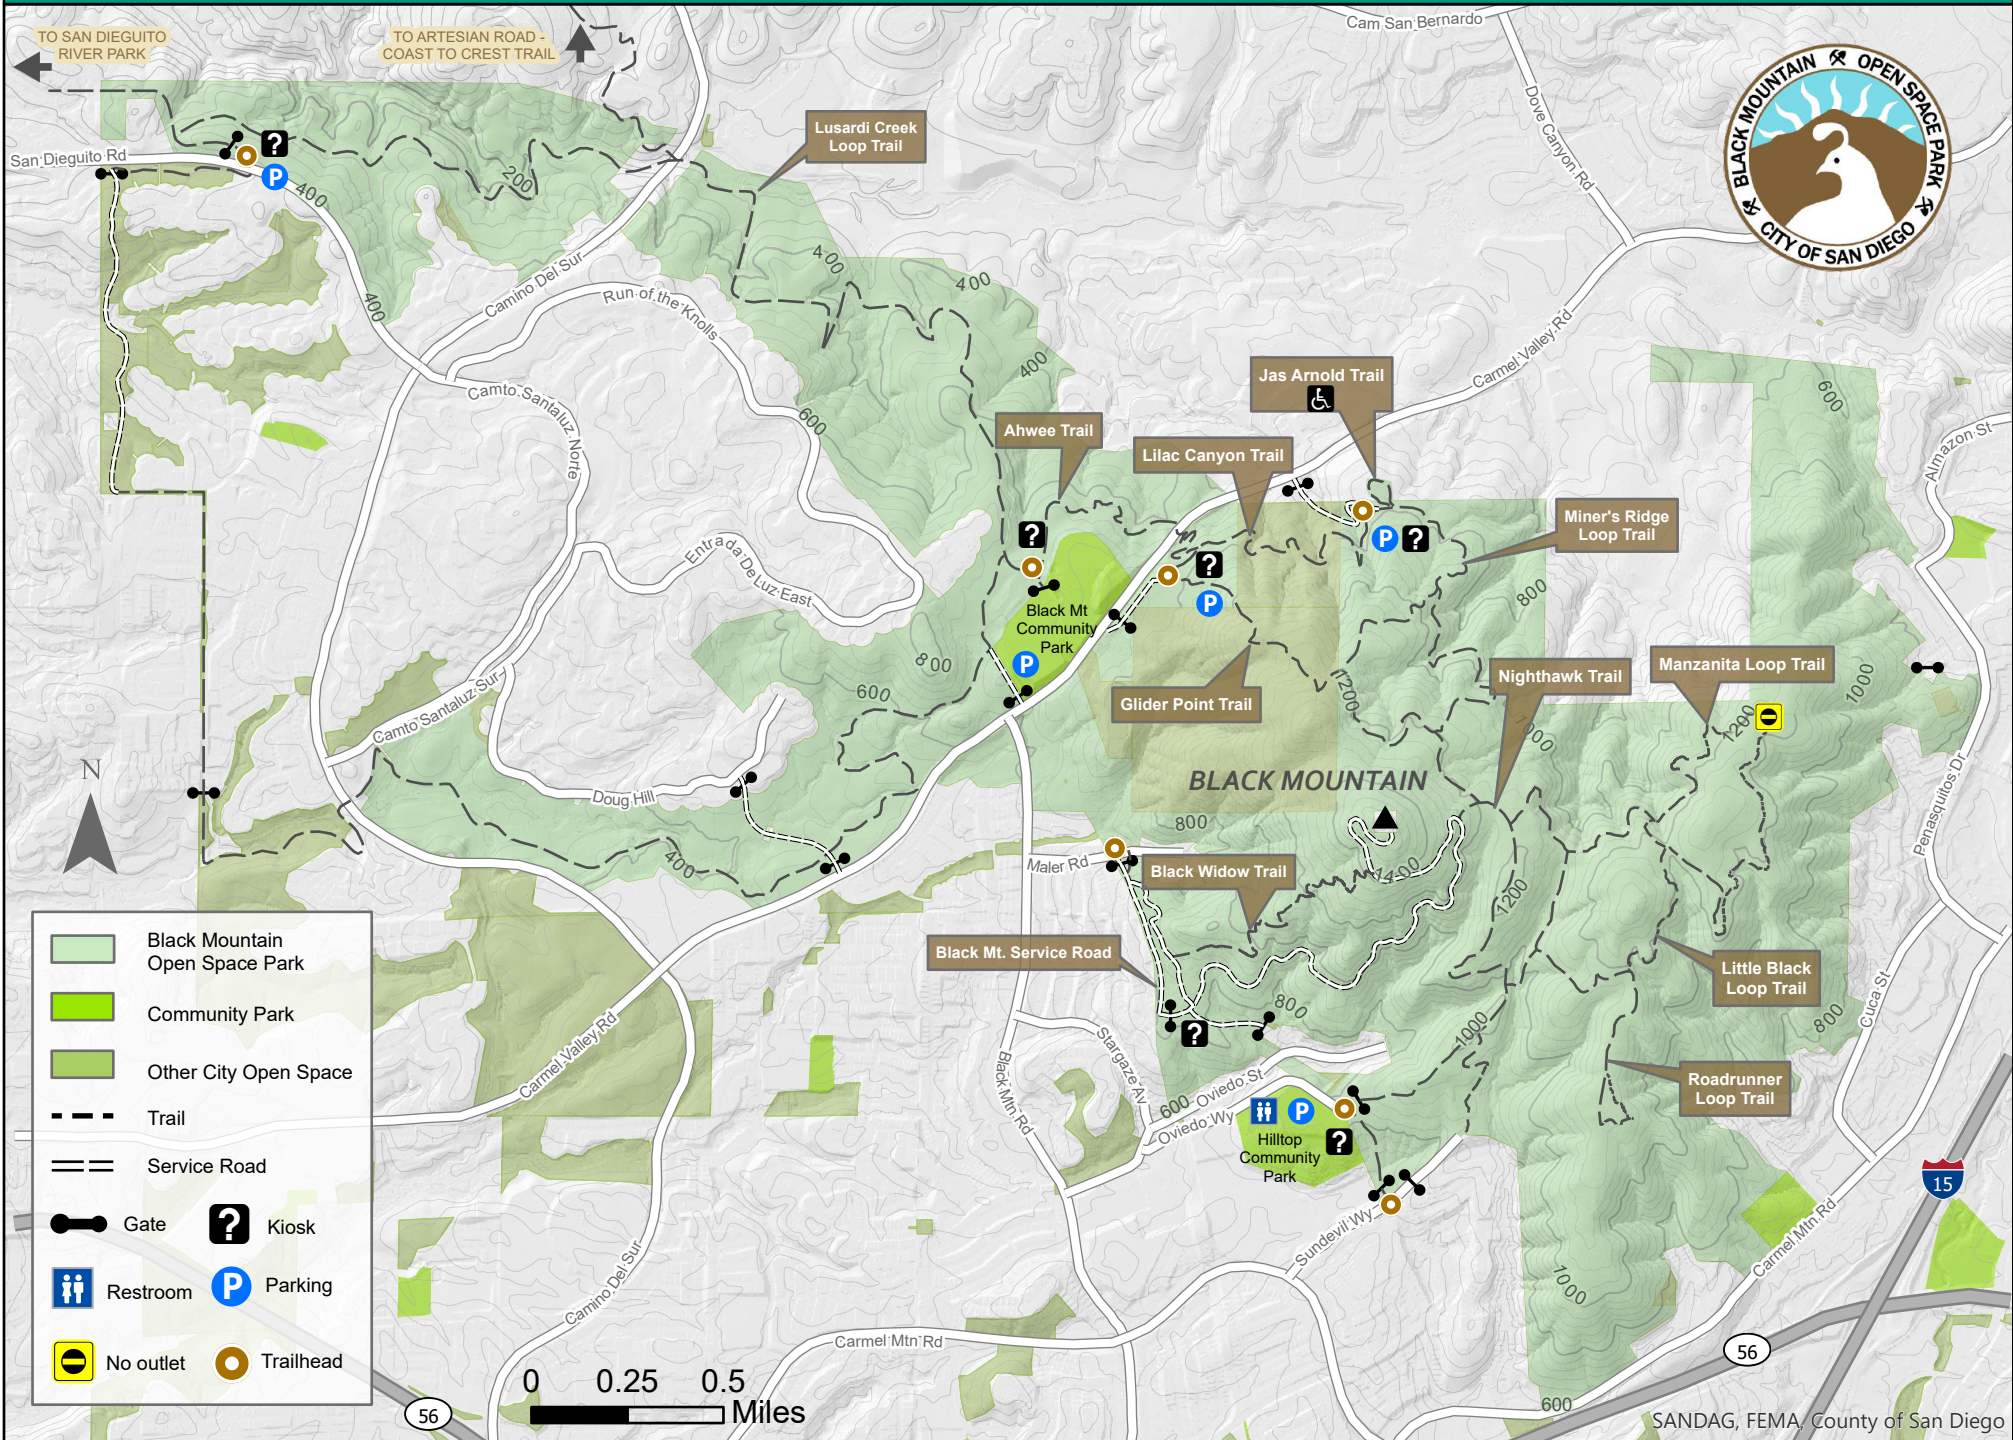

Black Mountain Open Space Park

TRAIL MAP

	Black Mountain Open Space Park
	Community Park
	Other City Open Space
	Trail
	Service Road
	Gate
	Restroom
	Parking
	No outlet
	Kiosk
	Trailhead