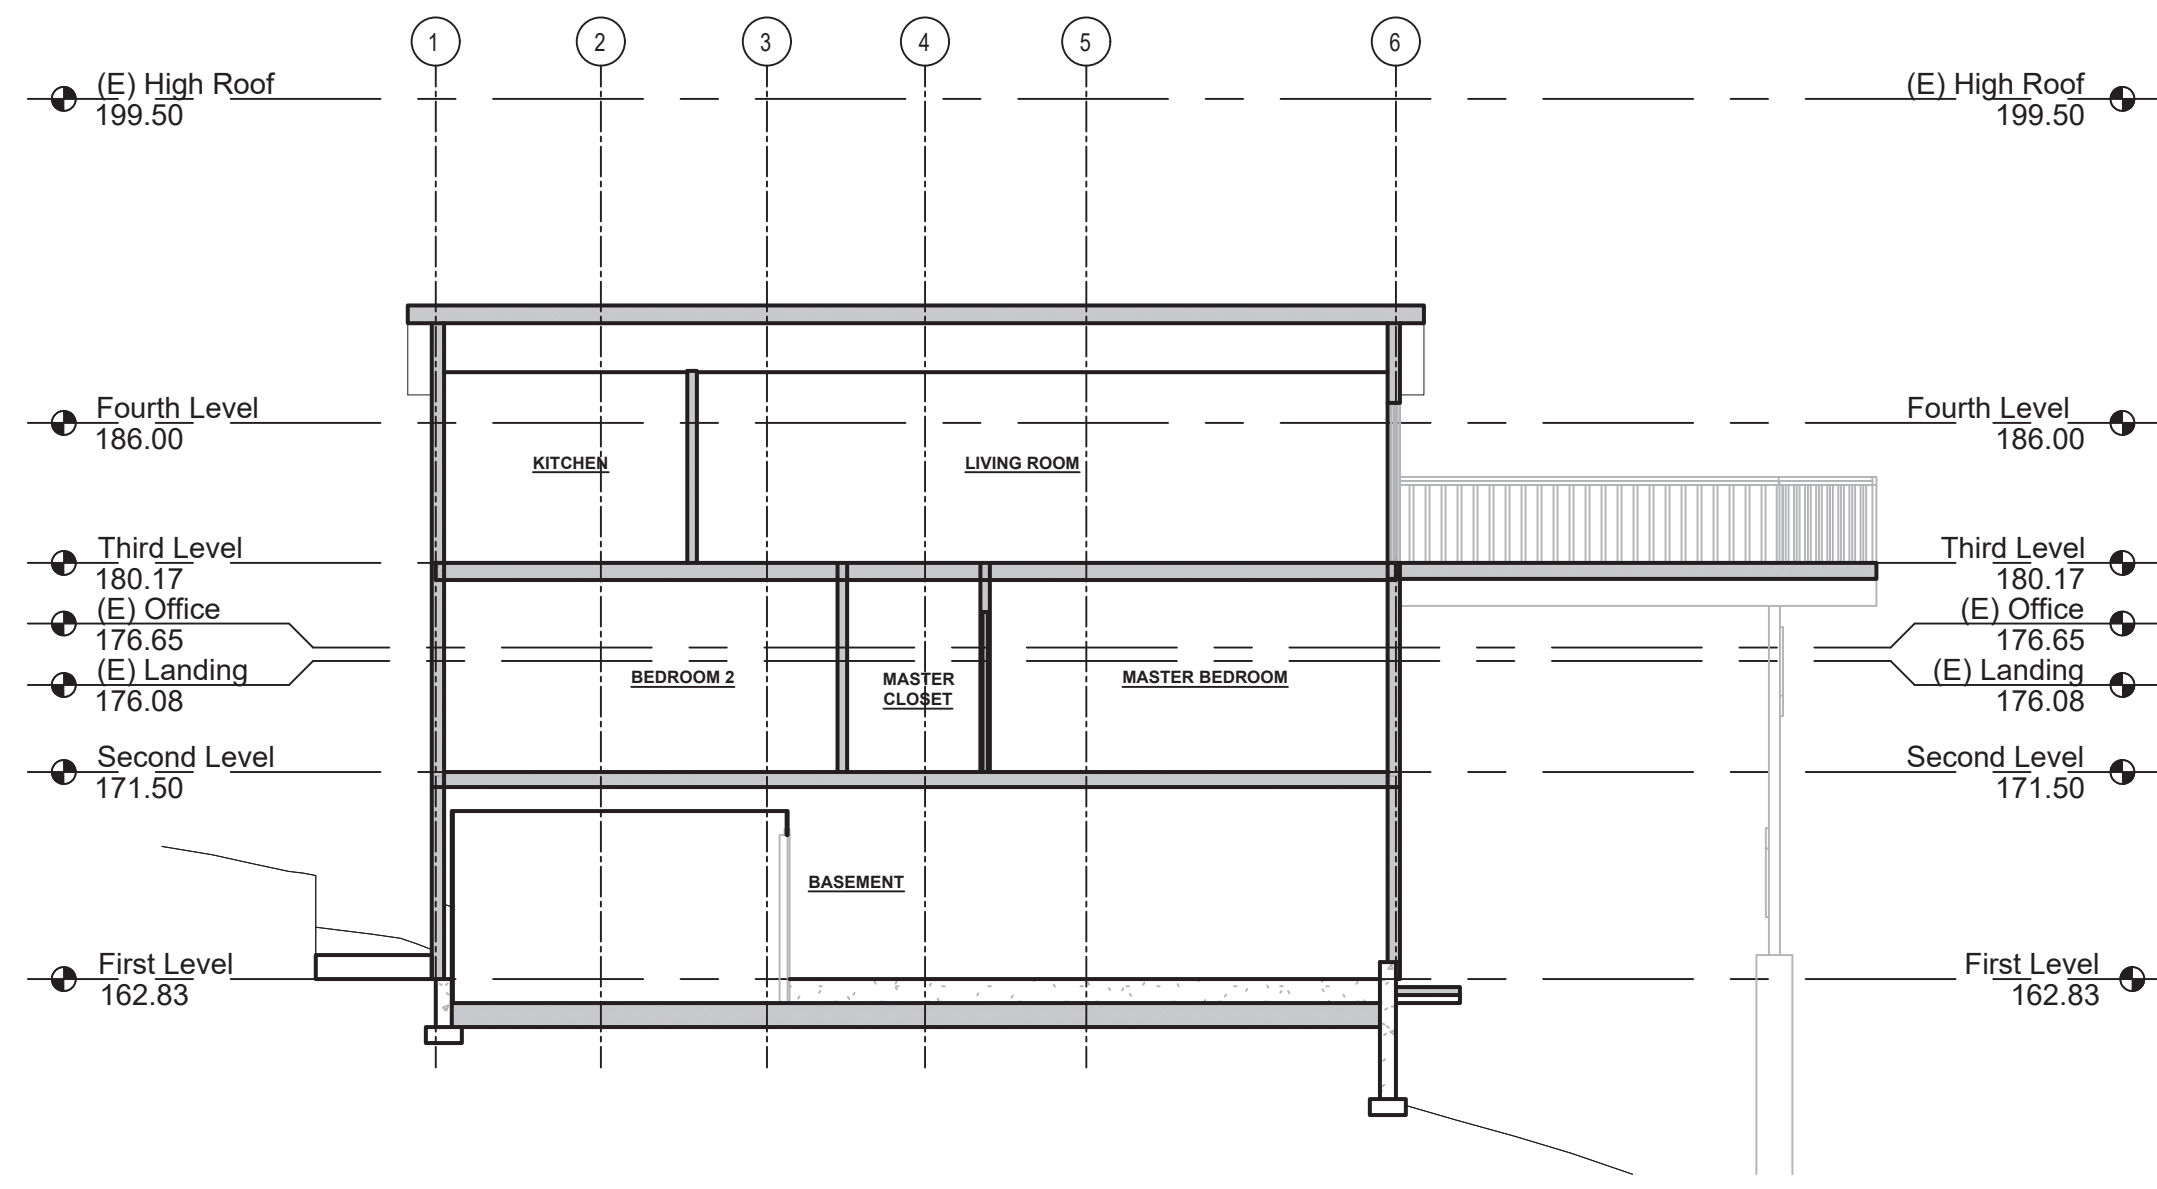

PTS-0695833

**CARR-GAFRIC
RESIDENCE**

2845 UNION STREET, SAN DIEGO, CA 92103

1 EXISTING/DEMOLITION SECTION
1/8" = 1'-0"

3 EXISTING/DEMOLITION SECTION
1/8" = 1'-0"

2 EXISTING/DEMOLITION SECTION
1/8" = 1'-0"

STAMP:

REV. 3:	12-18-23
REV. 2:	09-14-23
REV. 1:	04-07-23
ORIGINAL DATE:	08-06-21

SHEET TITLE:

EXISTING/ DEMOLITION SECTIONS

SHEET NUMBER:

A3.01