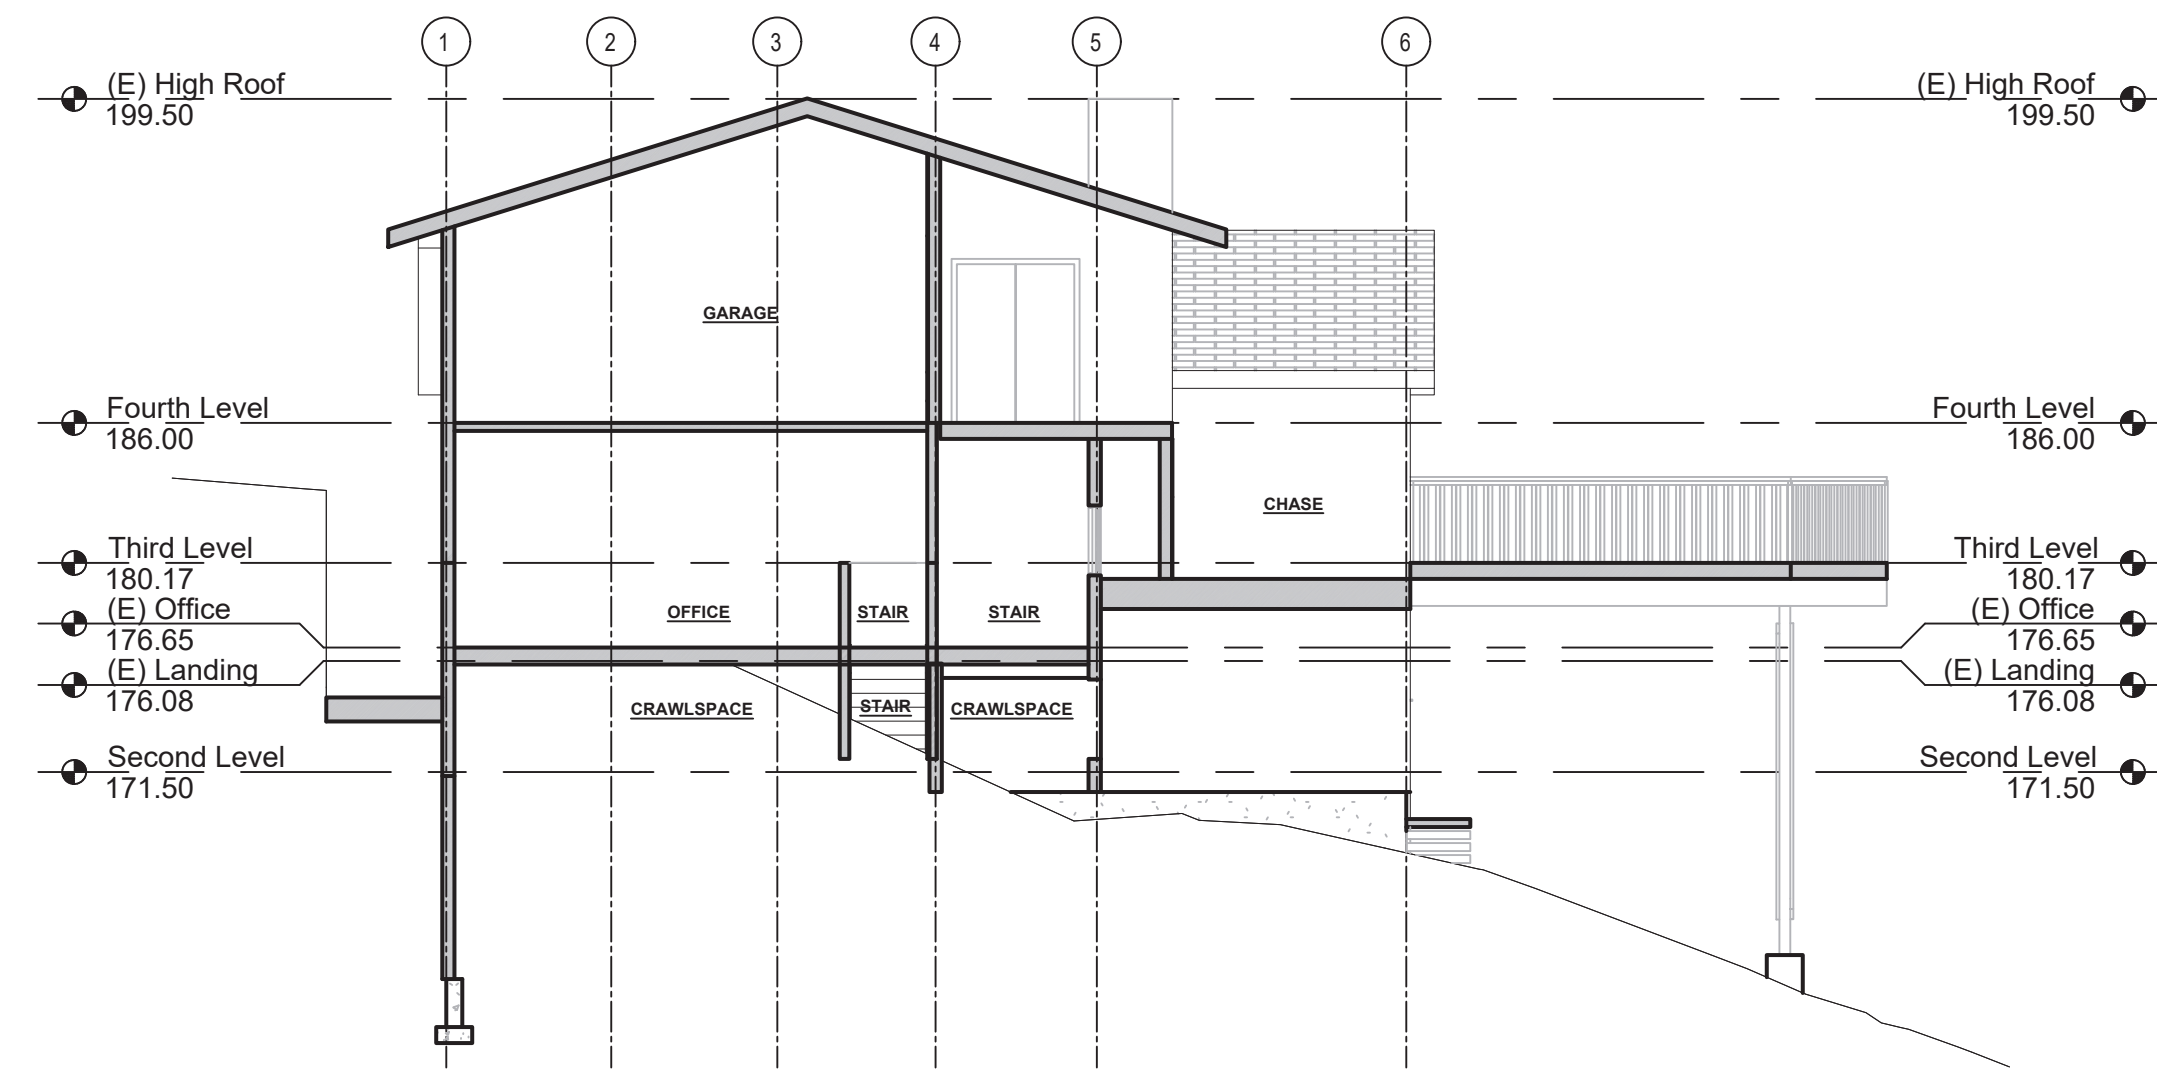

PTS-0695833

**CARR-GAFRIC
RESIDENCE**

2845 UNION STREET, SAN DIEGO, CA 92103

1 EXISTING/DEMOLITION SECTION
1/8" = 1'-0"

3 EXISTING/DEMOLITION SECTION
1/8" = 1'-0"

2 EXISTING/DEMOLITION SECTION
1/8" = 1'-0"

STAMP:

REV. 3:	12-18-23
REV. 2:	09-14-23
REV. 1:	04-07-23
ORIGINAL DATE:	08-06-21

SHEET TITLE:

EXISTING/ DEMOLITION SECTIONS

SHEET NUMBER:

A3.01