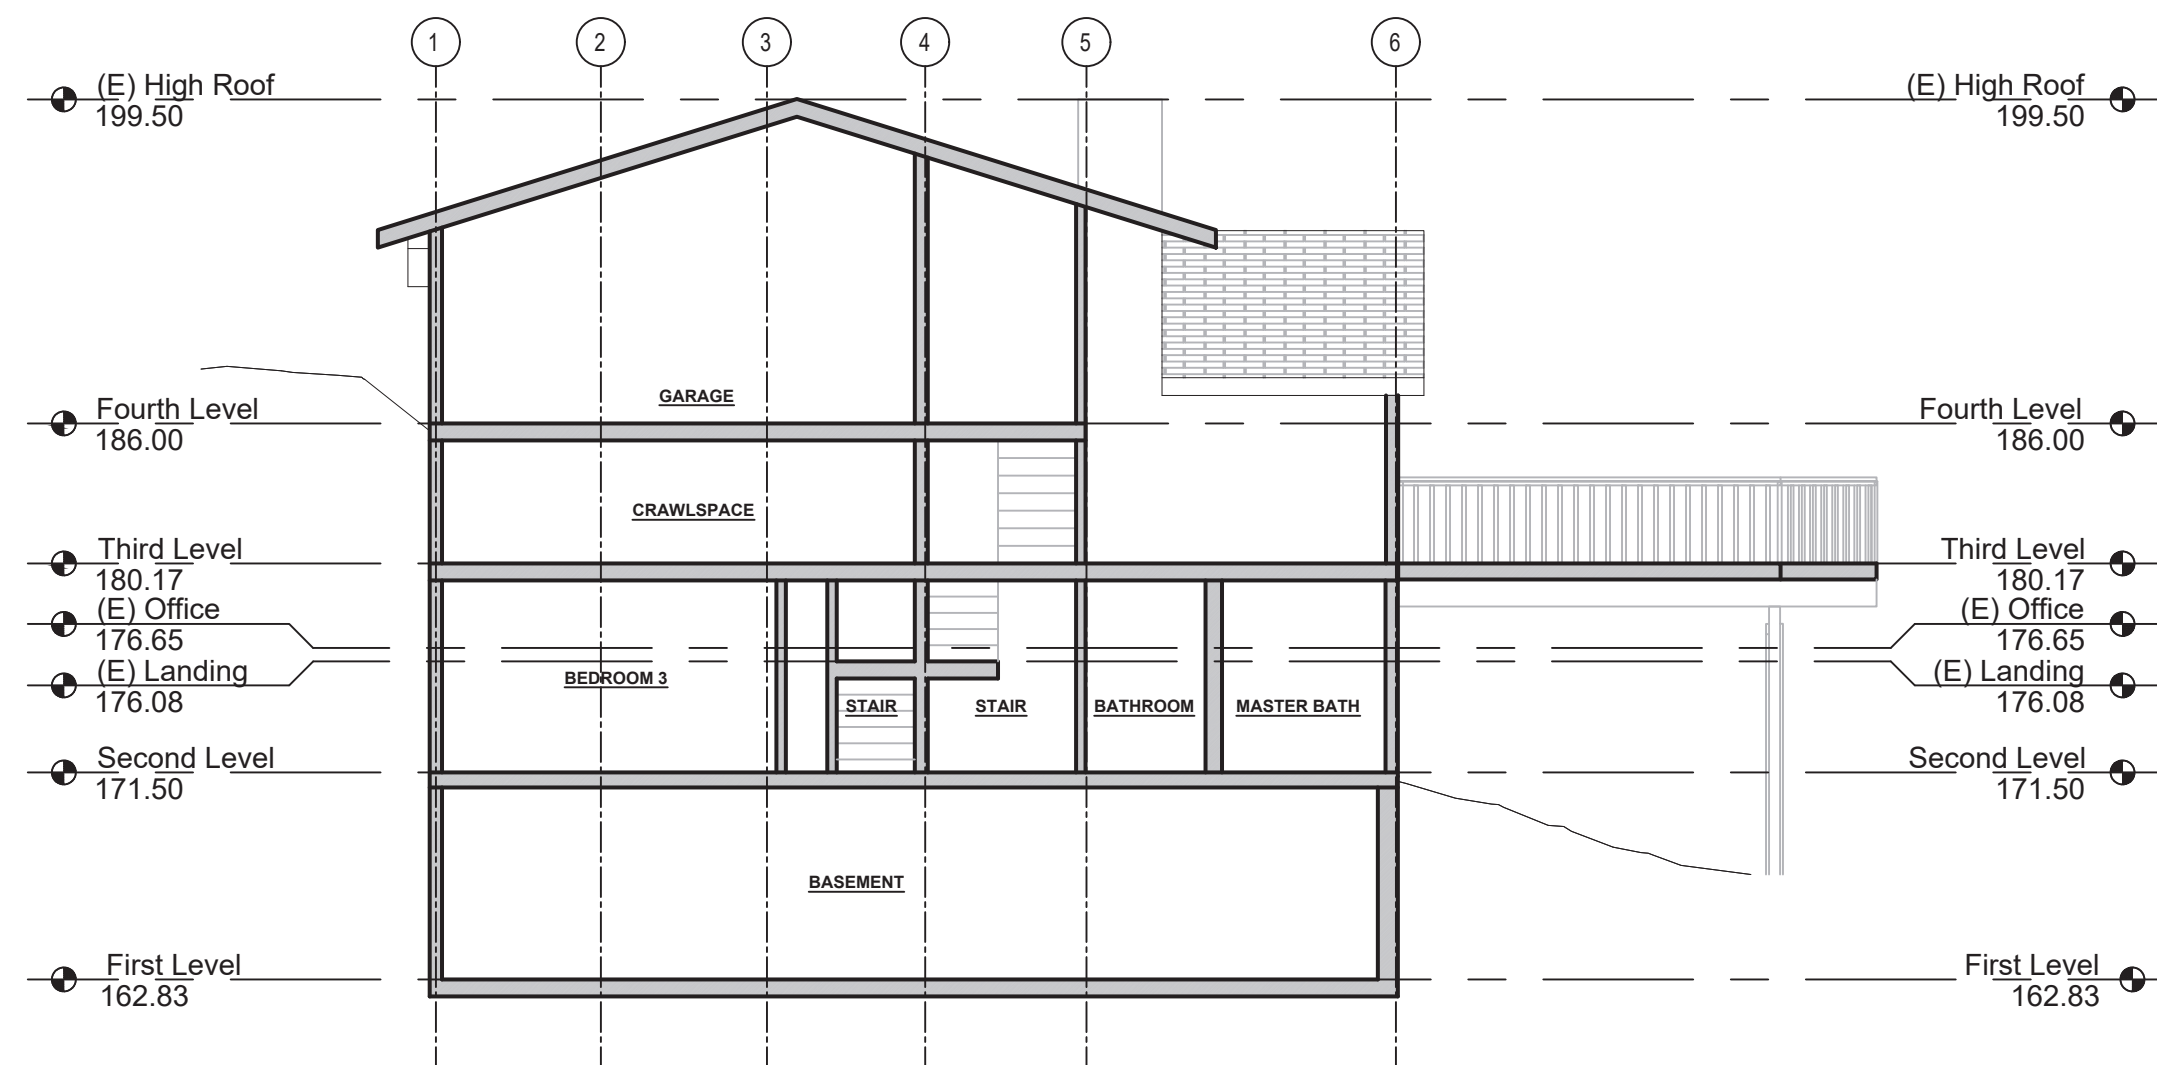

PTS-0695833

**CARR-GAFRIC
RESIDENCE**

2845 UNION STREET, SAN DIEGO, CA 92103

1 EXISTING/DEMOLITION SECTION
1/8" = 1'-0"

3 EXISTING/DEMOLITION SECTION
1/8" = 1'-0"

2 EXISTING/DEMOLITION SECTION
1/8" = 1'-0"

STAMP:

REV. 3:	12-18-23
REV. 2:	09-14-23
REV. 1:	04-07-23
ORIGINAL DATE:	08-06-21

SHEET TITLE:

EXISTING/ DEMOLITION SECTIONS

SHEET NUMBER:

A3.01