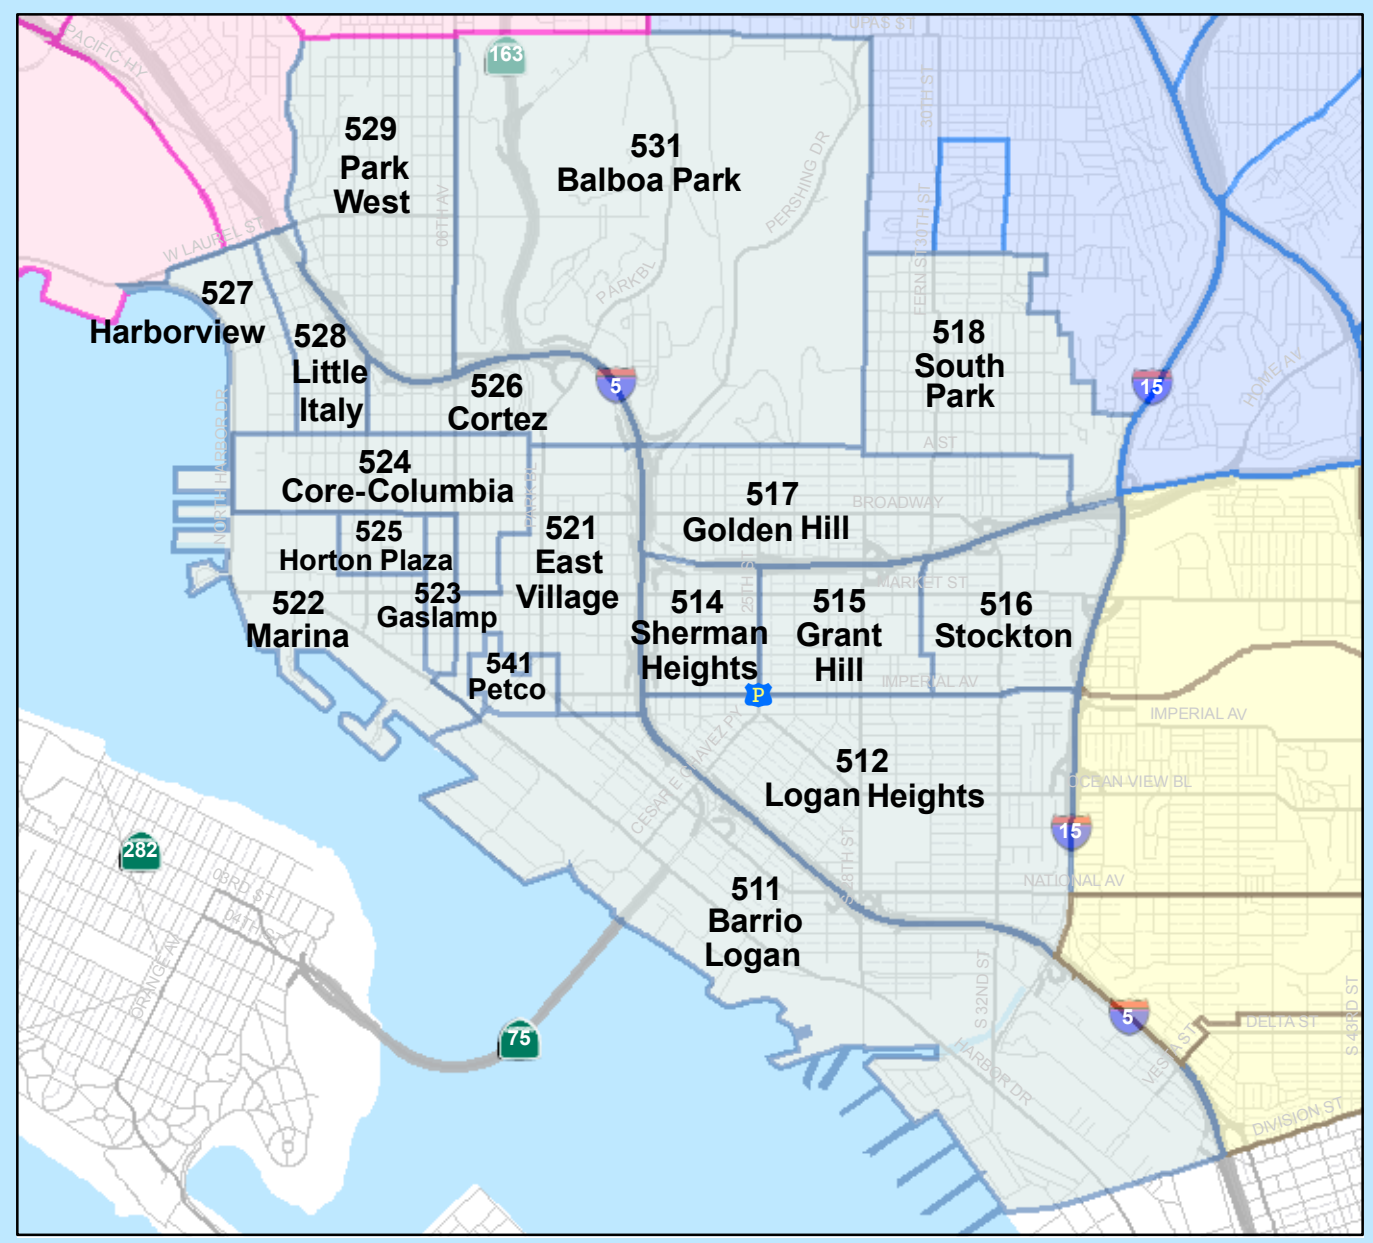

CITY OF SAN DIEGO POLICE

Neighborhoods

09/17/2011

Stations

DIVISION

- Northern
- Northeastern
- Eastern
- Southeastern
- Central
- Western
- Southern
- Mid City
- Northwestern

**San Diego Police Department
Crime Analysis Unit**

0 0.5 1 2 3 Miles

*See Mid City Division
Detail Map*

*See Central Division
Detail Map*

THIS MAP/DATA IS PROVIDED WITHOUT WARRANTY OF ANY KIND, EITHER EXPRESS OR IMPLIED, INCLUDING BUT NOT LIMITED TO, THE IMPLIED WARRANTIES OF MERCHANTABILITY AND FITNESS FOR A PARTICULAR PURPOSE. Note: This product may contain information from the SANDAG Regional Information System which cannot be reproduced without the written permission of SANDAG. This product may contain information reproduced with permission granted by RAND MCNALLY & COMPANY® to SanGIS. This map is copyrighted by RAND MCNALLY. Copyright SanGIS 2009 - All Rights Reserved. Full text of this legal notice can be found at: http://www.sangis.org/Legal_Notice.htm