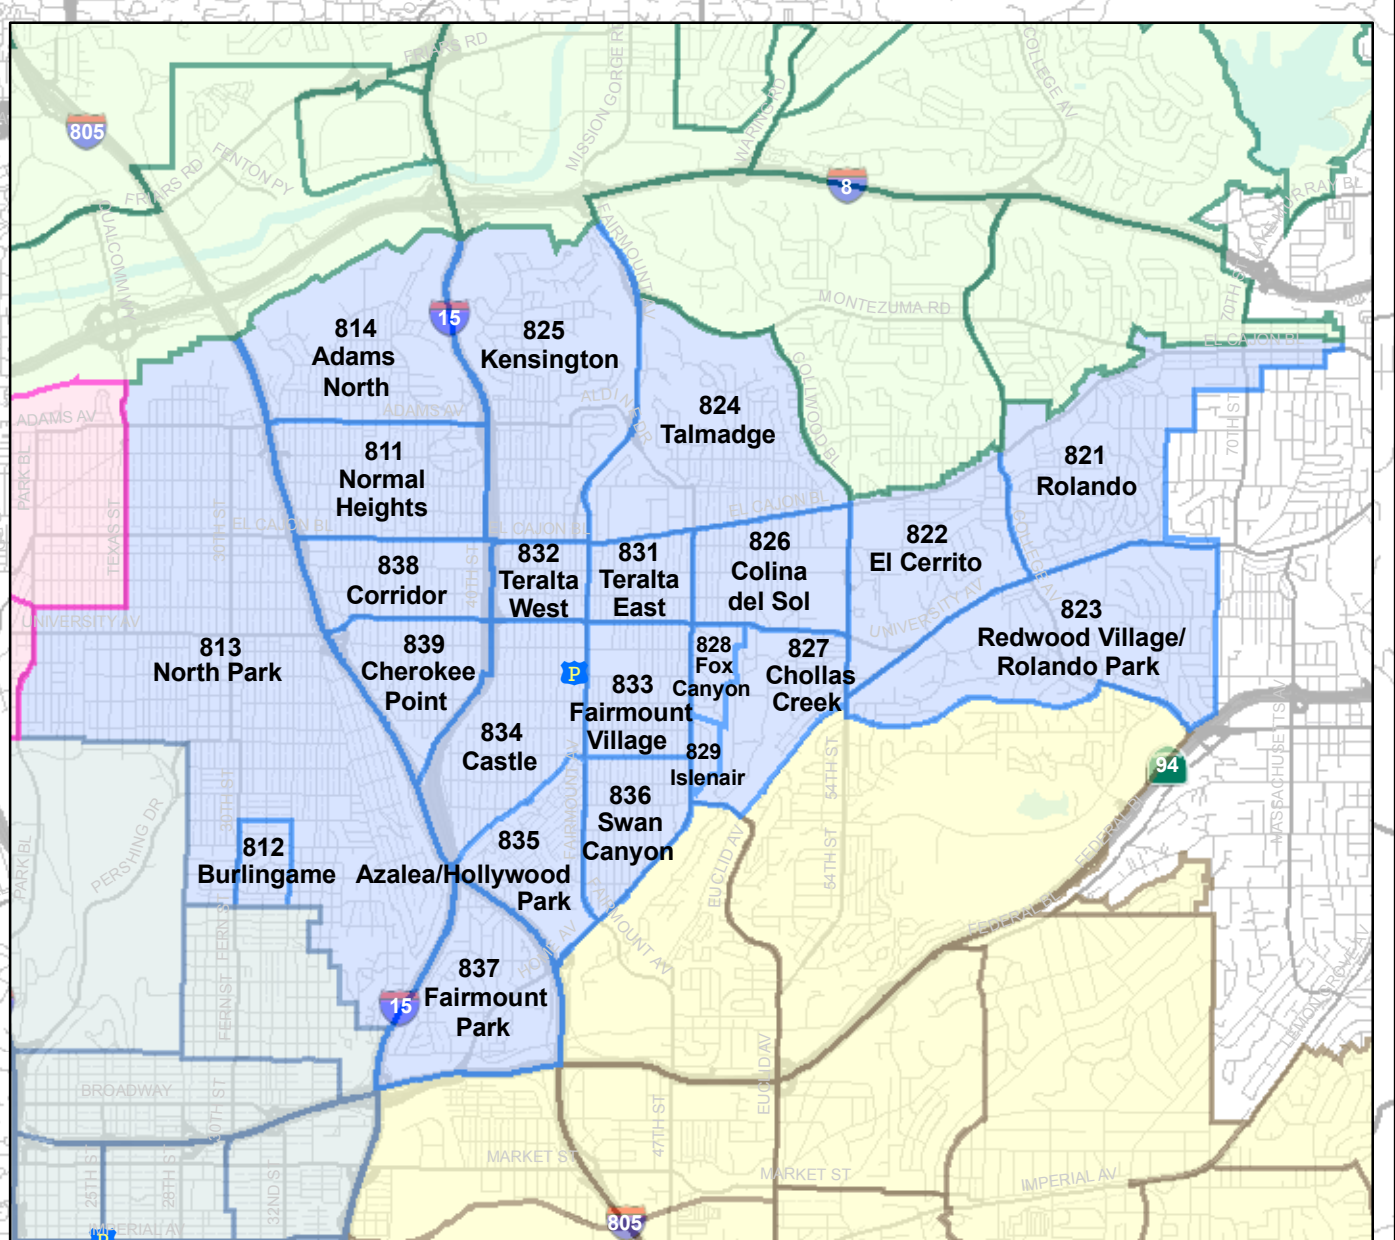

CITY OF SAN DIEGO POLICE

Neighborhoods

09/17/2011

Stations

DIVISION

- Northern
- Northeastern
- Eastern
- Southeastern
- Central
- Western
- Southern
- Mid City
- Northwestern

**San Diego Police Department
Crime Analysis Unit**

0 0.5 1 2 3 Miles

*See Mid City Division
Detail Map*

*See Central Division
Detail Map*

THIS MAP/DATA IS PROVIDED WITHOUT WARRANTY OF ANY KIND, EITHER EXPRESS OR IMPLIED, INCLUDING BUT NOT LIMITED TO, THE IMPLIED WARRANTIES OF MERCHANTABILITY AND FITNESS FOR A PARTICULAR PURPOSE. Note: This product may contain information from the SANDAG Regional Information System which cannot be reproduced without the written permission of SANDAG. This product may contain information reproduced with permission granted by RAND MCNALLY & COMPANY® to SanGIS. This map is copyrighted by RAND MCNALLY. Copyright SanGIS 2009 - All Rights Reserved. Full text of this legal notice can be found at: http://www.sangis.org/Legal_Notice.htm