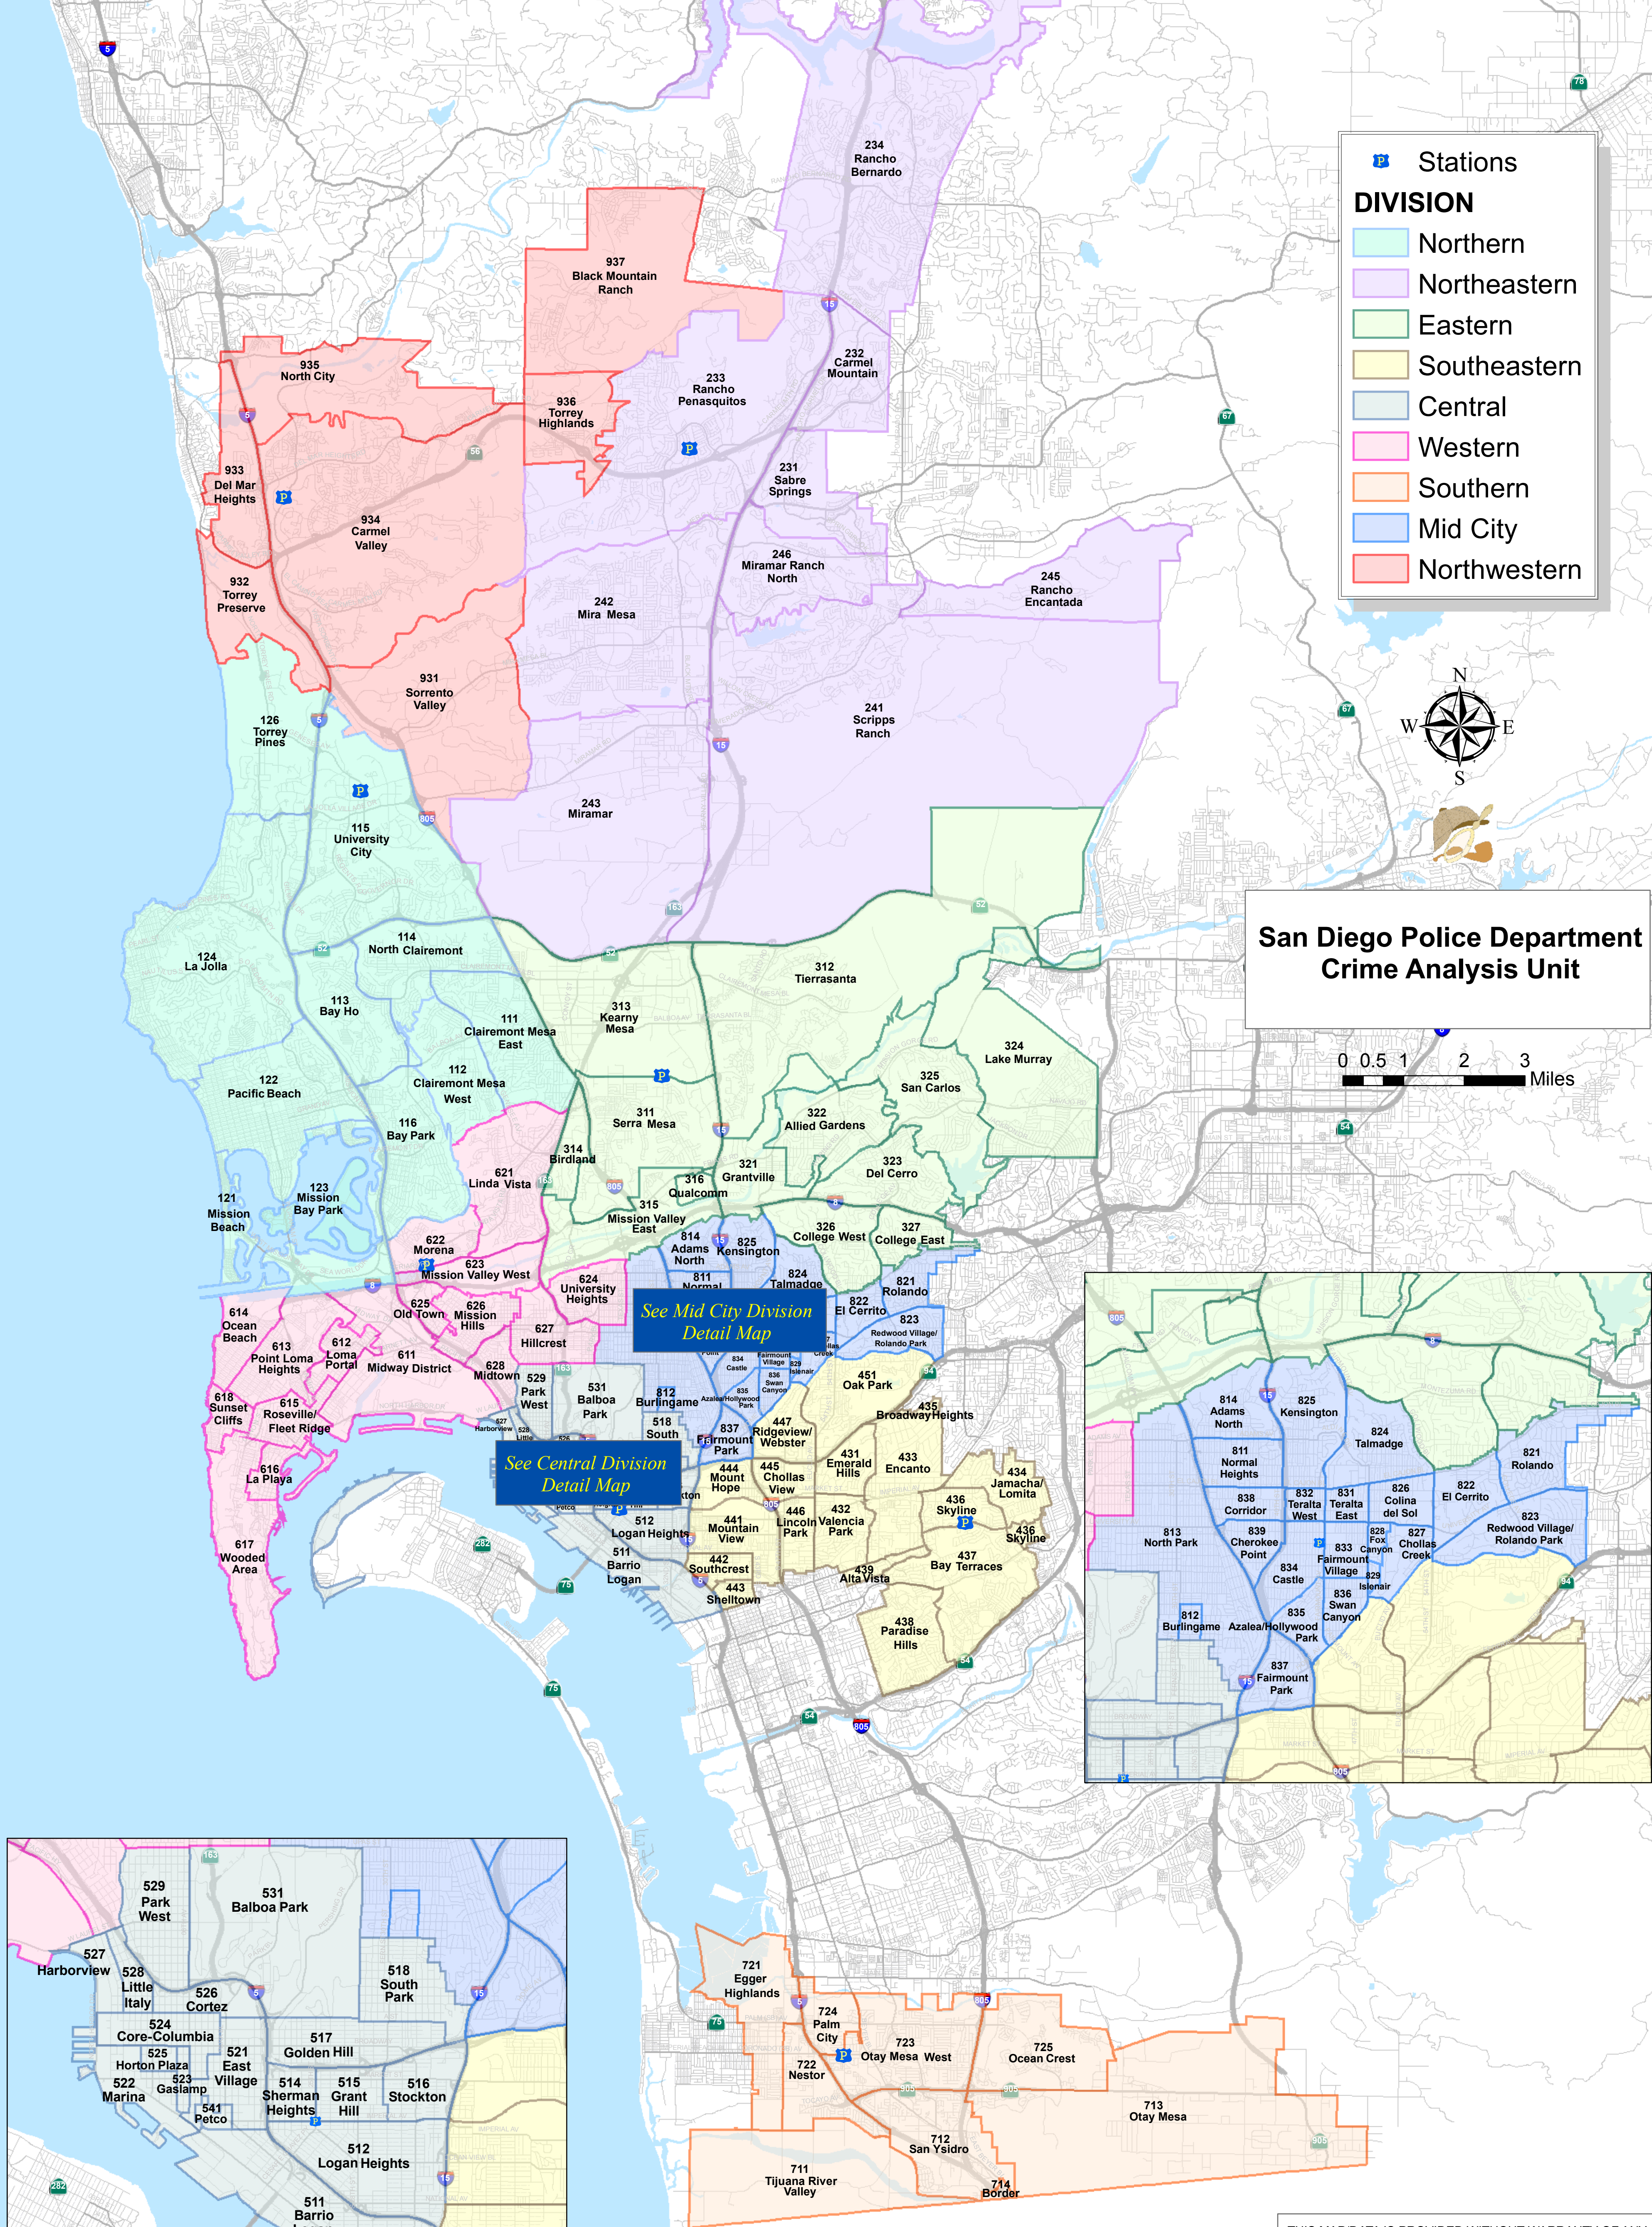

CITY OF SAN DIEGO POLICE

Neighborhoods

09/17/2011

Stations

DIVISION

- Northern
- Northeastern
- Eastern
- Southeastern
- Central
- Western
- Southern
- Mid City
- Northwestern

**San Diego Police Department
Crime Analysis Unit**

0 0.5 1 2 3 Miles

*See Mid City Division
Detail Map*

*See Central Division
Detail Map*

THIS MAP/DATA IS PROVIDED WITHOUT WARRANTY OF ANY KIND, EITHER EXPRESS OR IMPLIED, INCLUDING BUT NOT LIMITED TO, THE IMPLIED WARRANTIES OF MERCHANTABILITY AND FITNESS FOR A PARTICULAR PURPOSE. Note: This product may contain information from the SANDAG Regional Information System which cannot be reproduced without the written permission of SANDAG. This product may contain information reproduced with permission granted by RAND MCNALLY & COMPANY® to SanGIS. This map is copyrighted by RAND MCNALLY. Copyright SanGIS 2009 - All Rights Reserved. Full text of this legal notice can be found at: http://www.sangis.org/Legal_Notice.htm