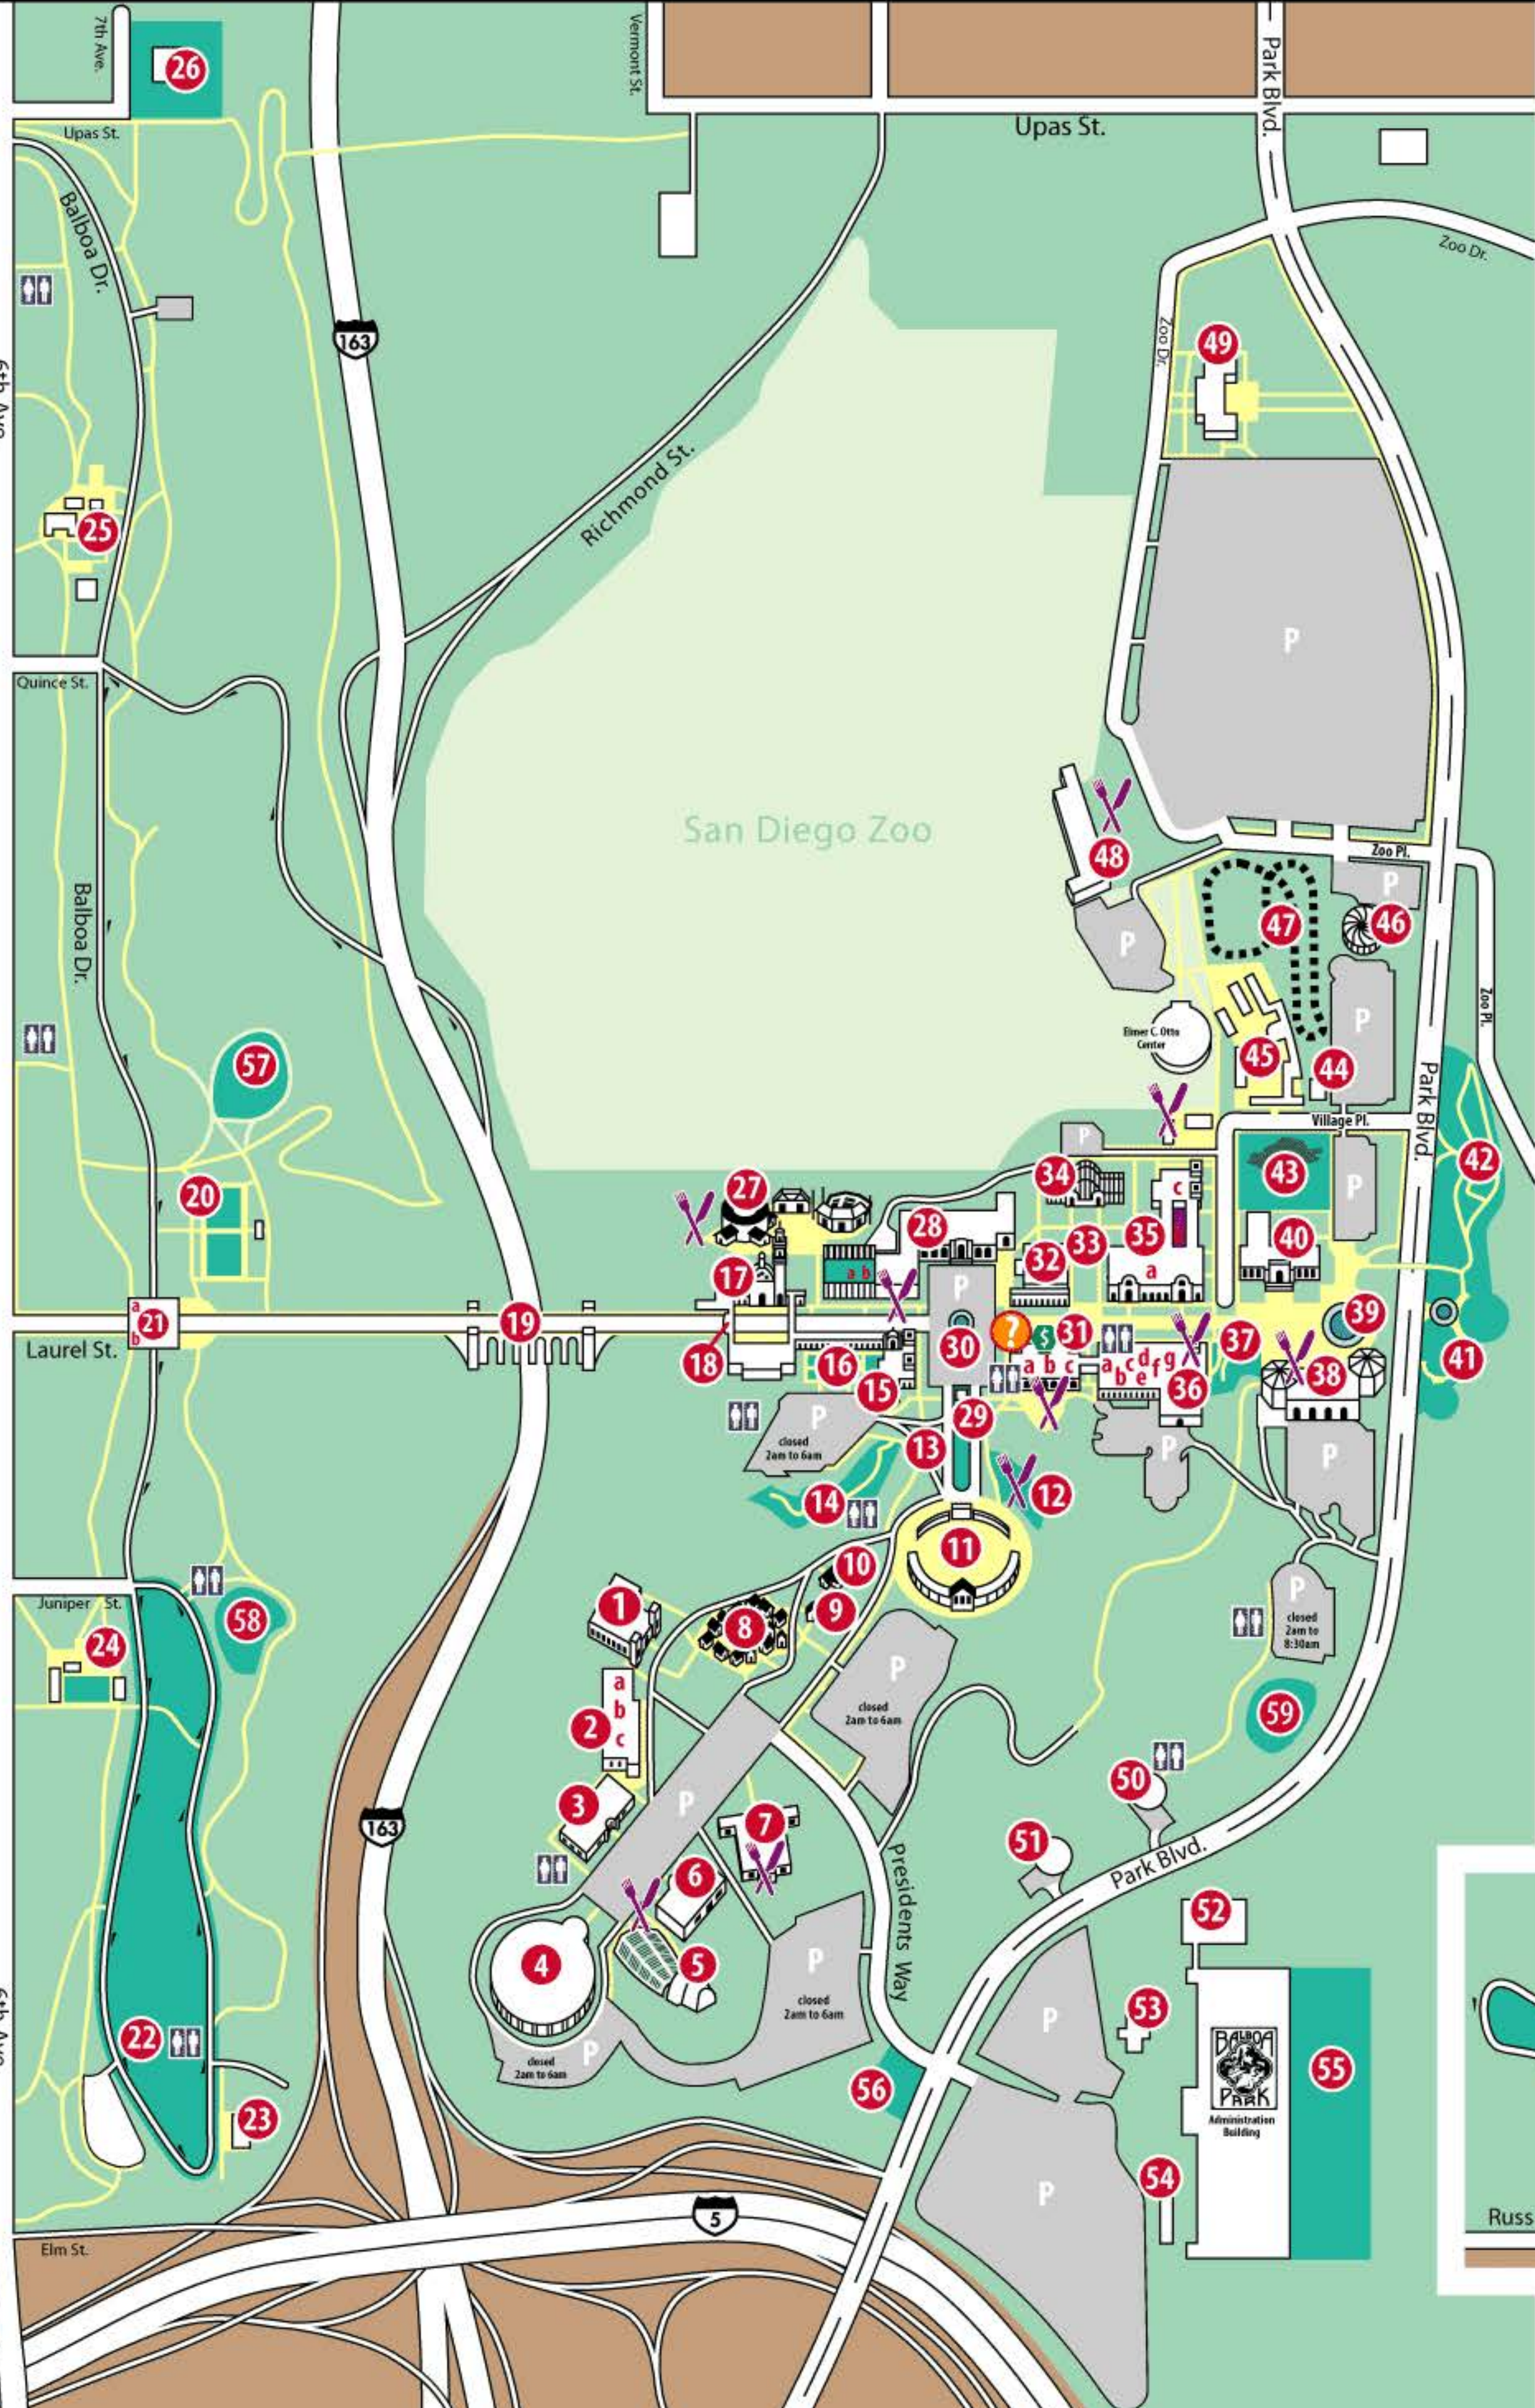

Balboa Park Museums, Features & Attractions

- 1 Balboa Park Club
- 2 Palisades Building
 - a Marie Hitchcock Puppet Theatre
 - b Recital Hall
 - c Park and Recreation Department
- 3 San Diego Automotive Museum
- 4 San Diego Aerospace Museum
- 5 Starlight Bowl
- 6 Municipal Gymnasium
- 7 San Diego Hall of Champions
- 8 House of Pacific Relations International Cottages
- 9 United Nations Building
- 10 Hall of Nations
- 11 Spreckels Organ Pavilion
- 12 Japanese Friendship Garden
- 13 Community Christmas Tree
- 14 Palm Canyon
- 15 House of Charm
 - a Mingei International Museum
 - b San Diego Art Institute
- 16 Alcazar Garden
- 17 San Diego Museum of Man (California Tower)
- 18 West Gate
- 19 Cabrillo Bridge
- 20 Lawn Bowling Greens
- 21 Sefton Plaza
 - a Founders' Plaza
 - b Kate Sessions Statue
- 22 Marston Point
- 23 Fire Alarm Building
- 24 Balboa Club
- 25 Redwood Bridge Club
- 26 Marston House and Garden
- 27 Old Globe Theatre Complex
- 28 San Diego Museum of Art
 - a May S. Marcy Sculpture Court and Garden
 - b Waters Café at SDMA
- 29 El Cid Statue
- 30 Plaza de Panama Fountain
- 31 House of Hospitality
 - a Balboa Park Visitor Center
 - b The Prado Restaurant
 - c San Diego Police Storefront
- 32 Timken Museum of Art
- 33 Lily Pond
- 34 Botanical Building
- 35 Casa del Prado
 - a Casa del Prado Patio A
 - b Casa del Prado Patio B
 - c Casa del Prado Theater
- 36 Casa de Balboa
 - a Museum of Photographic Arts
 - b Museum of San Diego History
 - c San Diego Model Railroad Museum
 - d Balboa Art Conservation Center
 - e Committee of 100
 - f Cafe in the Park
 - g San Diego Historical Society Research Archives
- 37 Zoro Garden
- 38 Reuben H. Fleet Science Center
- 39 Plaza de Balboa and the Bea Evenson Fountain
- 40 San Diego Natural History Museum
- 41 Rose Garden
- 42 Desert Garden
- 43 Moreton Bay Fig Tree
- 44 Photographic Arts Building
- 45 Spanish Village Art Center
- 46 Balboa Park Carousel
- 47 Miniature Railroad
- 48 San Diego Zoo Entrance
- 49 War Memorial Building
- 50 Centro Cultural de la Raza
- 51 WorldBeat Cultural Center
- 52 Balboa Park Activity Center
- 53 Veteran's Museum and Memorial Center
- 54 San Diego American Indian Cultural Center and Museum
- 55 Administration Building Courtyard
- 56 Park Boulevard and Presidents Way Lawn
- 57 Redwood Circle
- 58 Pine Grove Picnic Area
- 59 Pepper Grove
- 60 Golden Hill Park