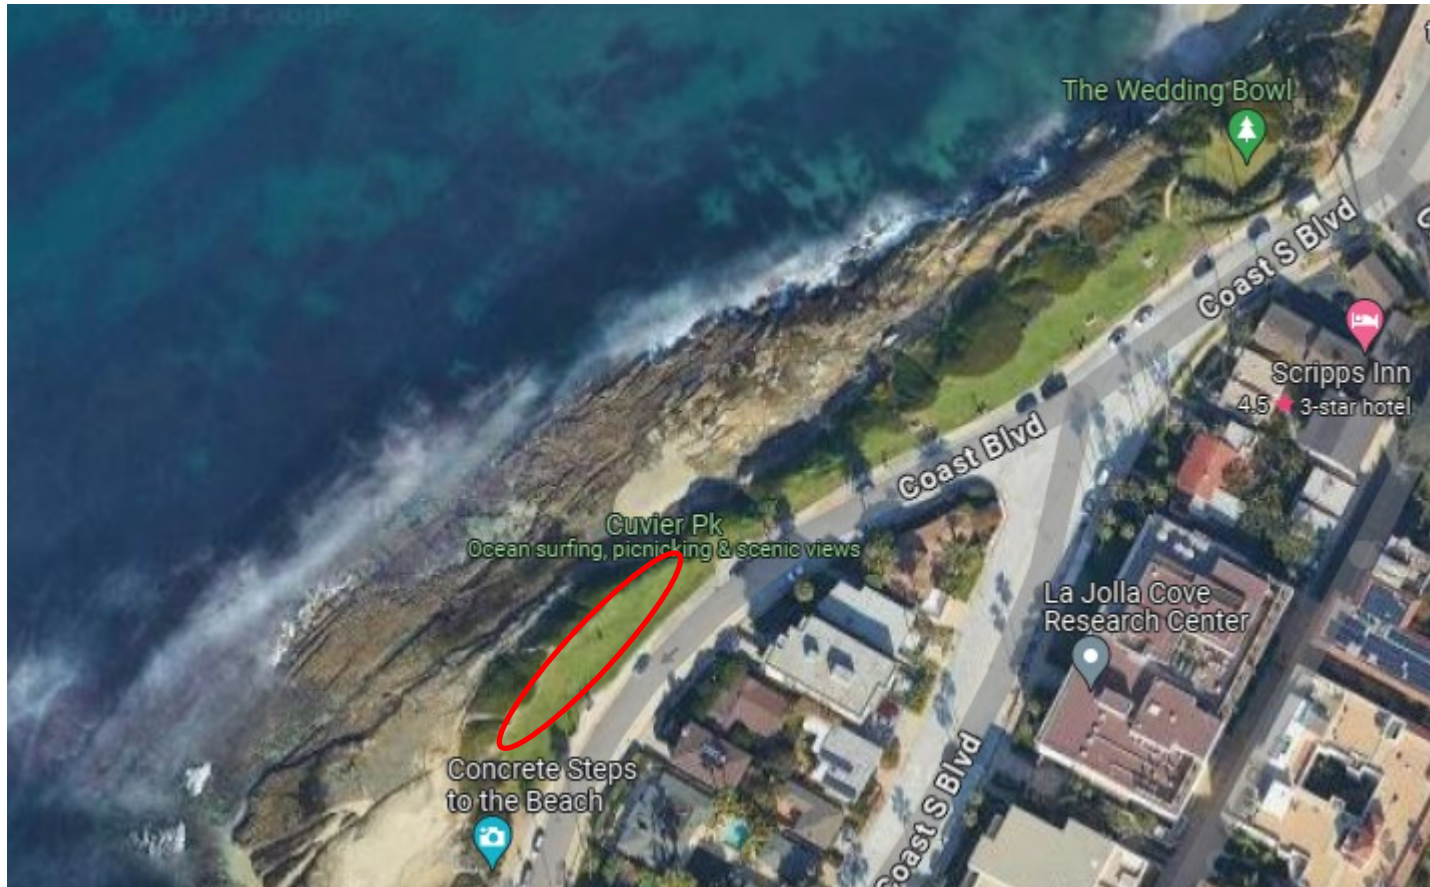

## Sunset Cliff—South Cuvier (10)

*\*Must stay far south of The Wedding Bowl—just concrete steps to beach access  
(Can set-up in area highlighted in red)*

## Ellen Browning South (80)

*(Can set-up in area south of grove of trees in the highlighted area)*

## Saratoga Park (75)

*(Can set up in the highlighted area in red triangle)*

## South Palisades Park – aka – Law Street Park

*\*Reservation of Space required for CEQA/NORA Process  
(Can set up in area south of resident 4887 to the public restrooms)*