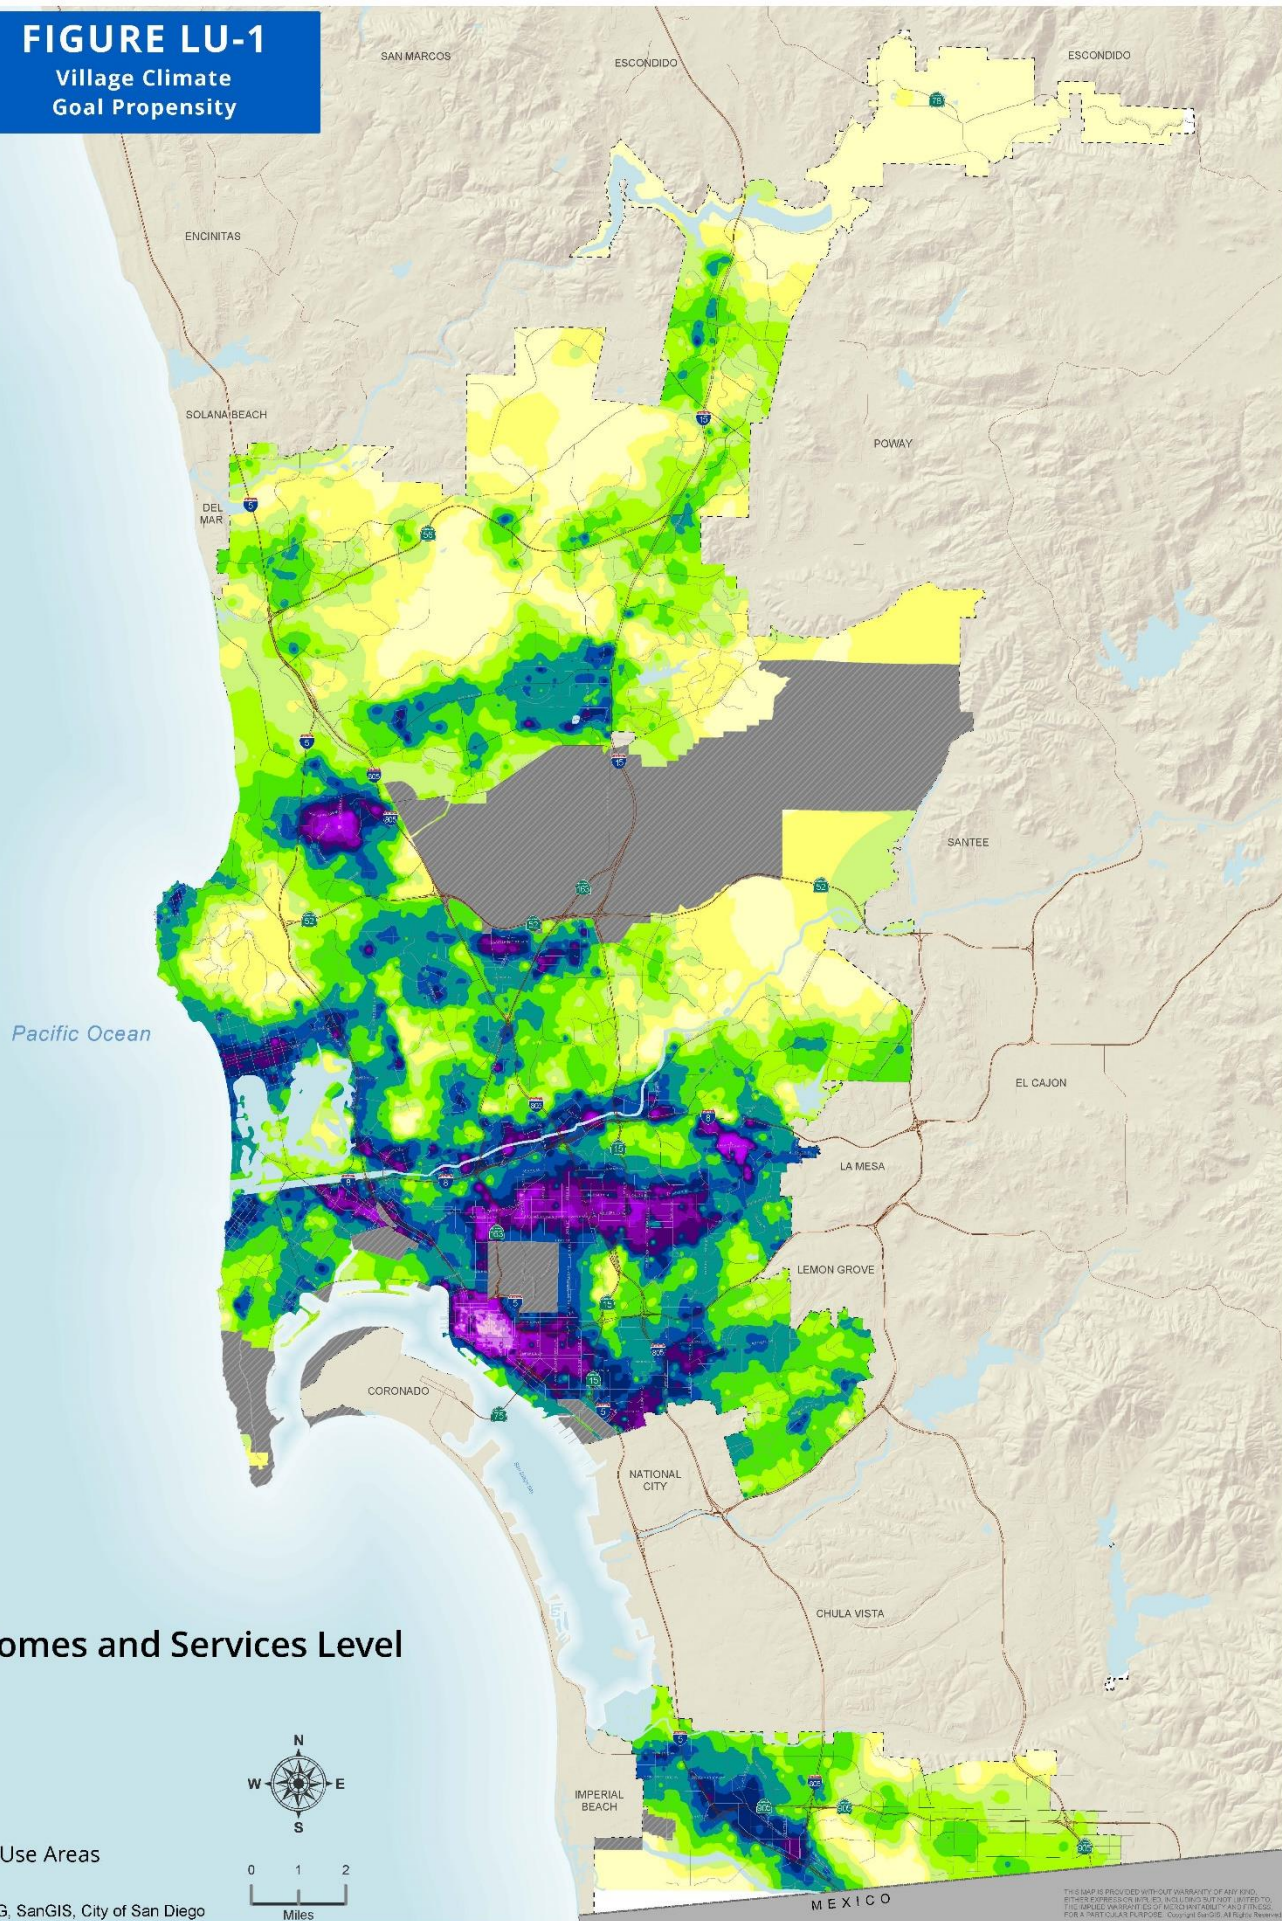

FIGURE LU-1

Village Climate
Goal Propensity

New Homes and Services Level

Value

Special Use Areas

Source: SANDAG, SanGIS, City of San Diego