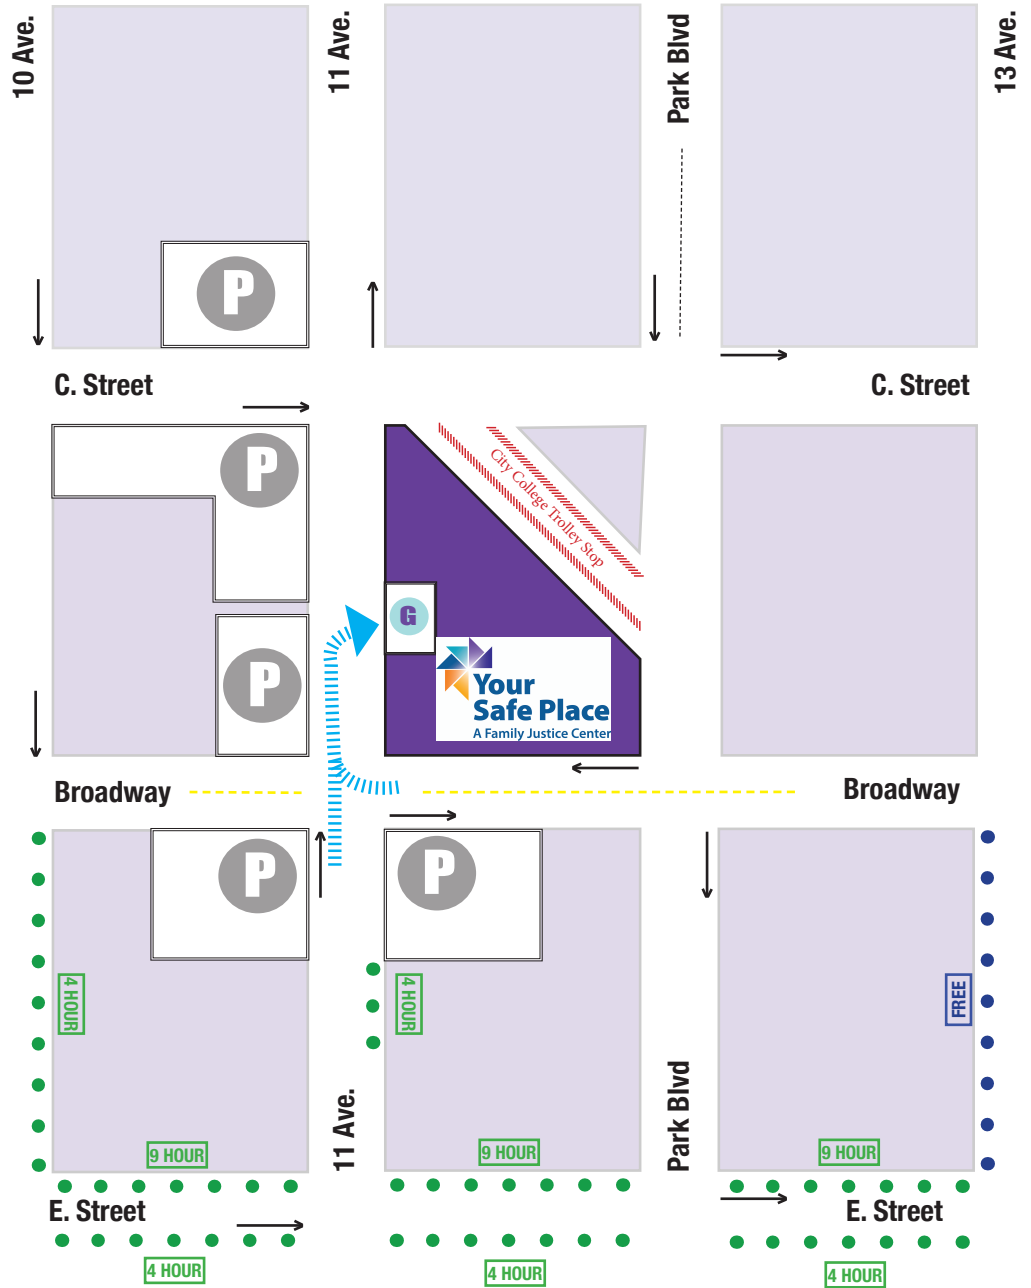

PARKING DETAILS

G

YSP Garage:
THE place to park!
 We validate you for the time that you spent here receiving services from us.

This symbol will lead you to our garage

P

Private Parking:
 You must pay to park in these designated areas. We do not validate for these lots

City College Stop:
 We are purposely located next to major **MTS** Stops. You can access us through all forms of public transit.

Metered Parking:
 You can pay for these street side parking spots.

Everything you need to know about Parking at the *Your Safe Place*