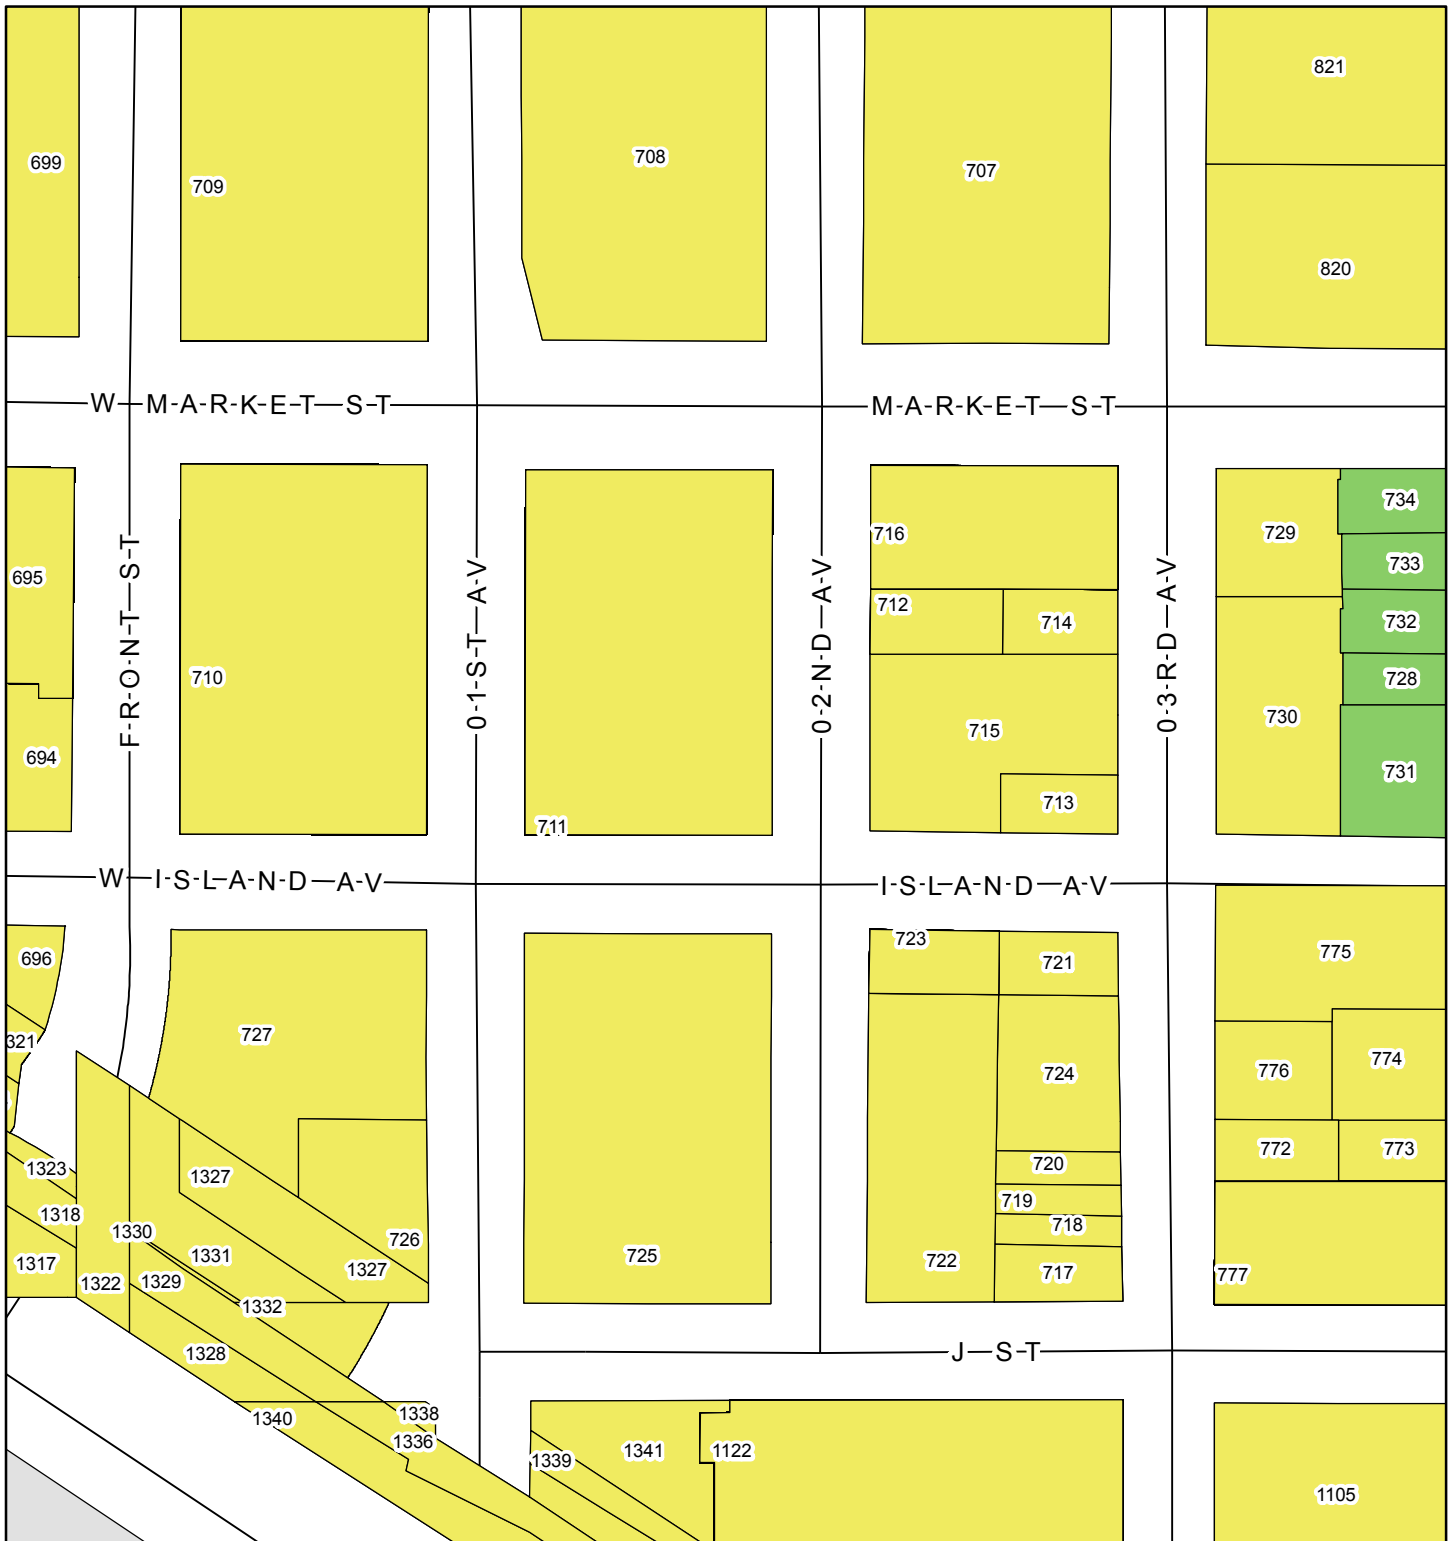

Downtown San Diego PBID Boundaries and Zones

Page Name: E3

Date: 8/27/2014

ZONE

- COLUMBIA
- CORE
- CORTEZ
- EAST VILLAGE
- GASLAMP
- MARINA