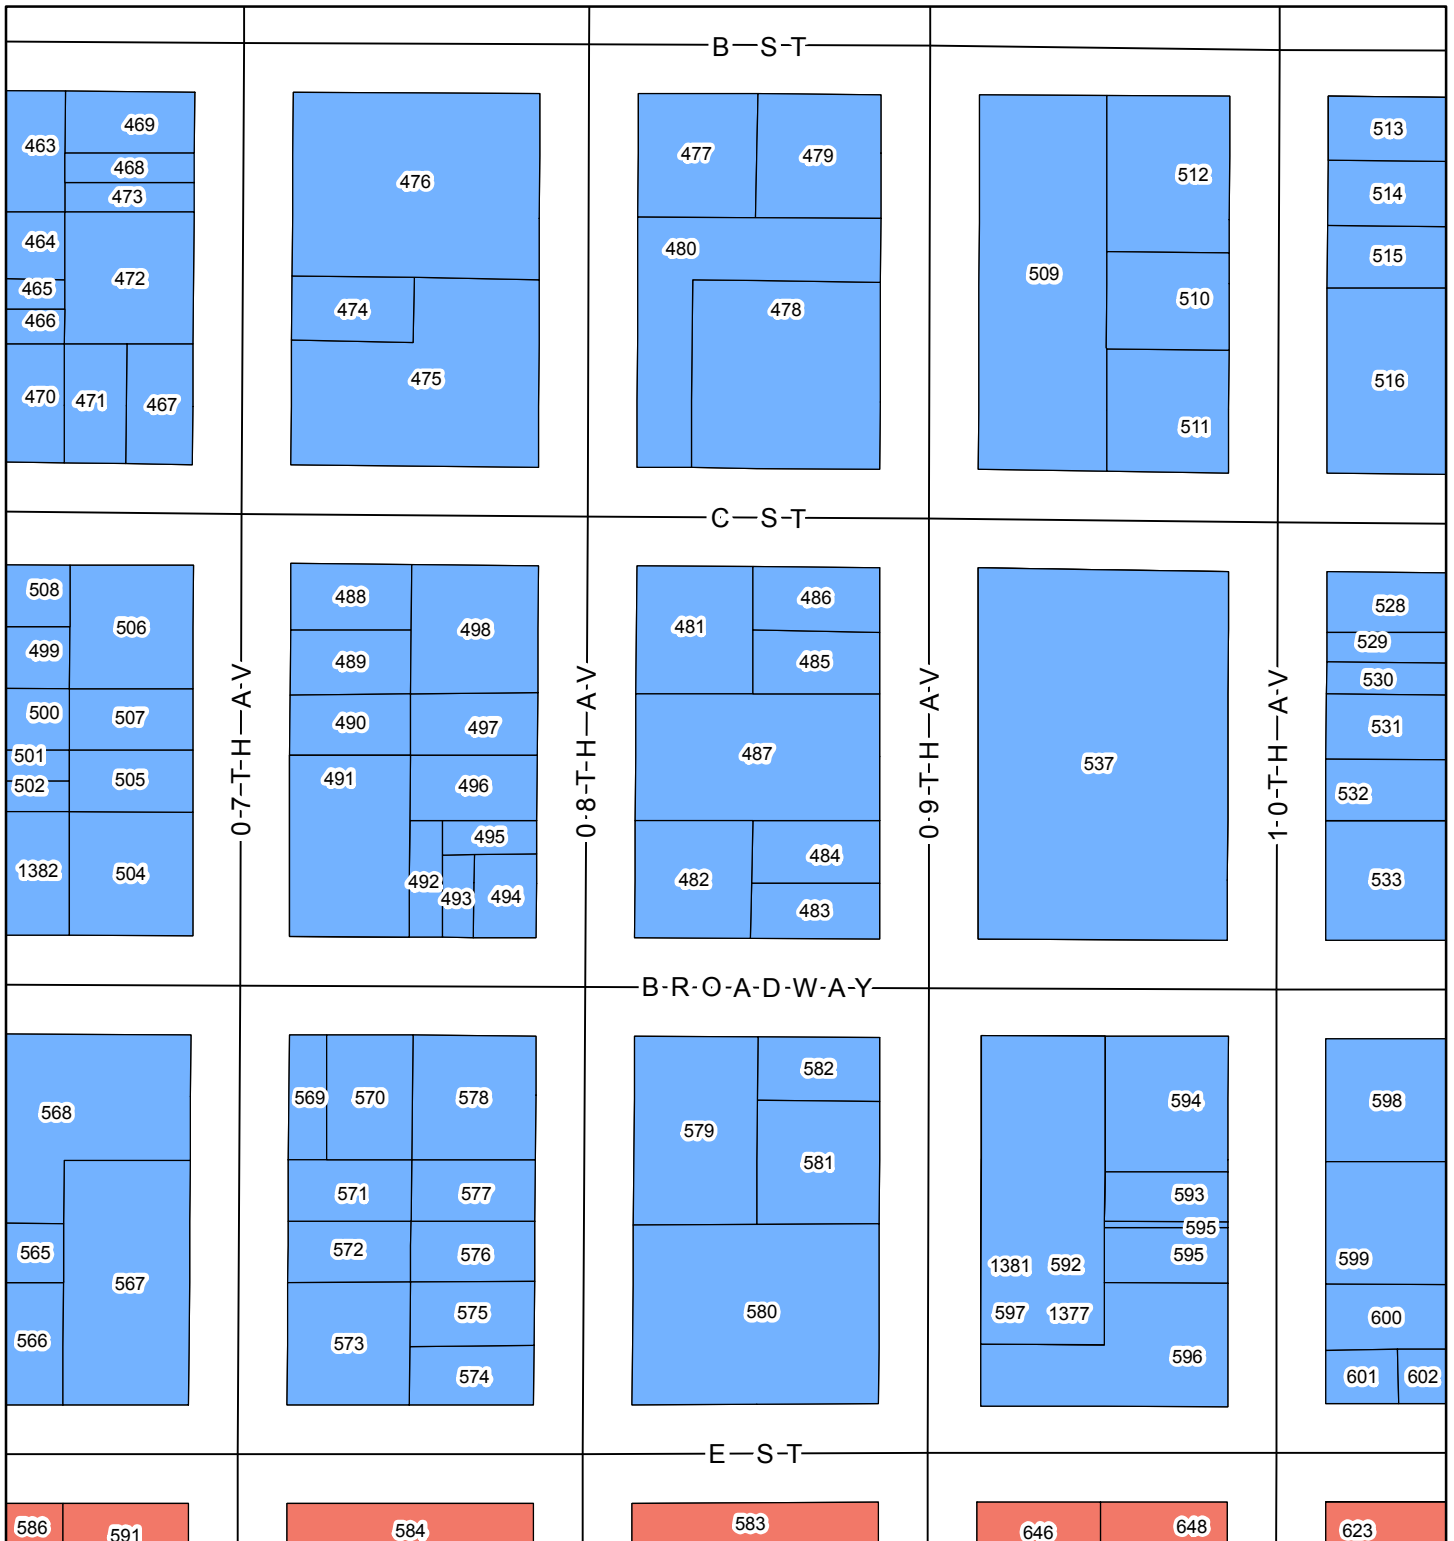

Downtown San Diego PBID Boundaries and Zones

Page Name: C5

Date: 8/27/2014

ZONE

- COLUMBIA
- CORE
- CORTEZ
- EAST VILLAGE
- GASLAMP
- MARINA