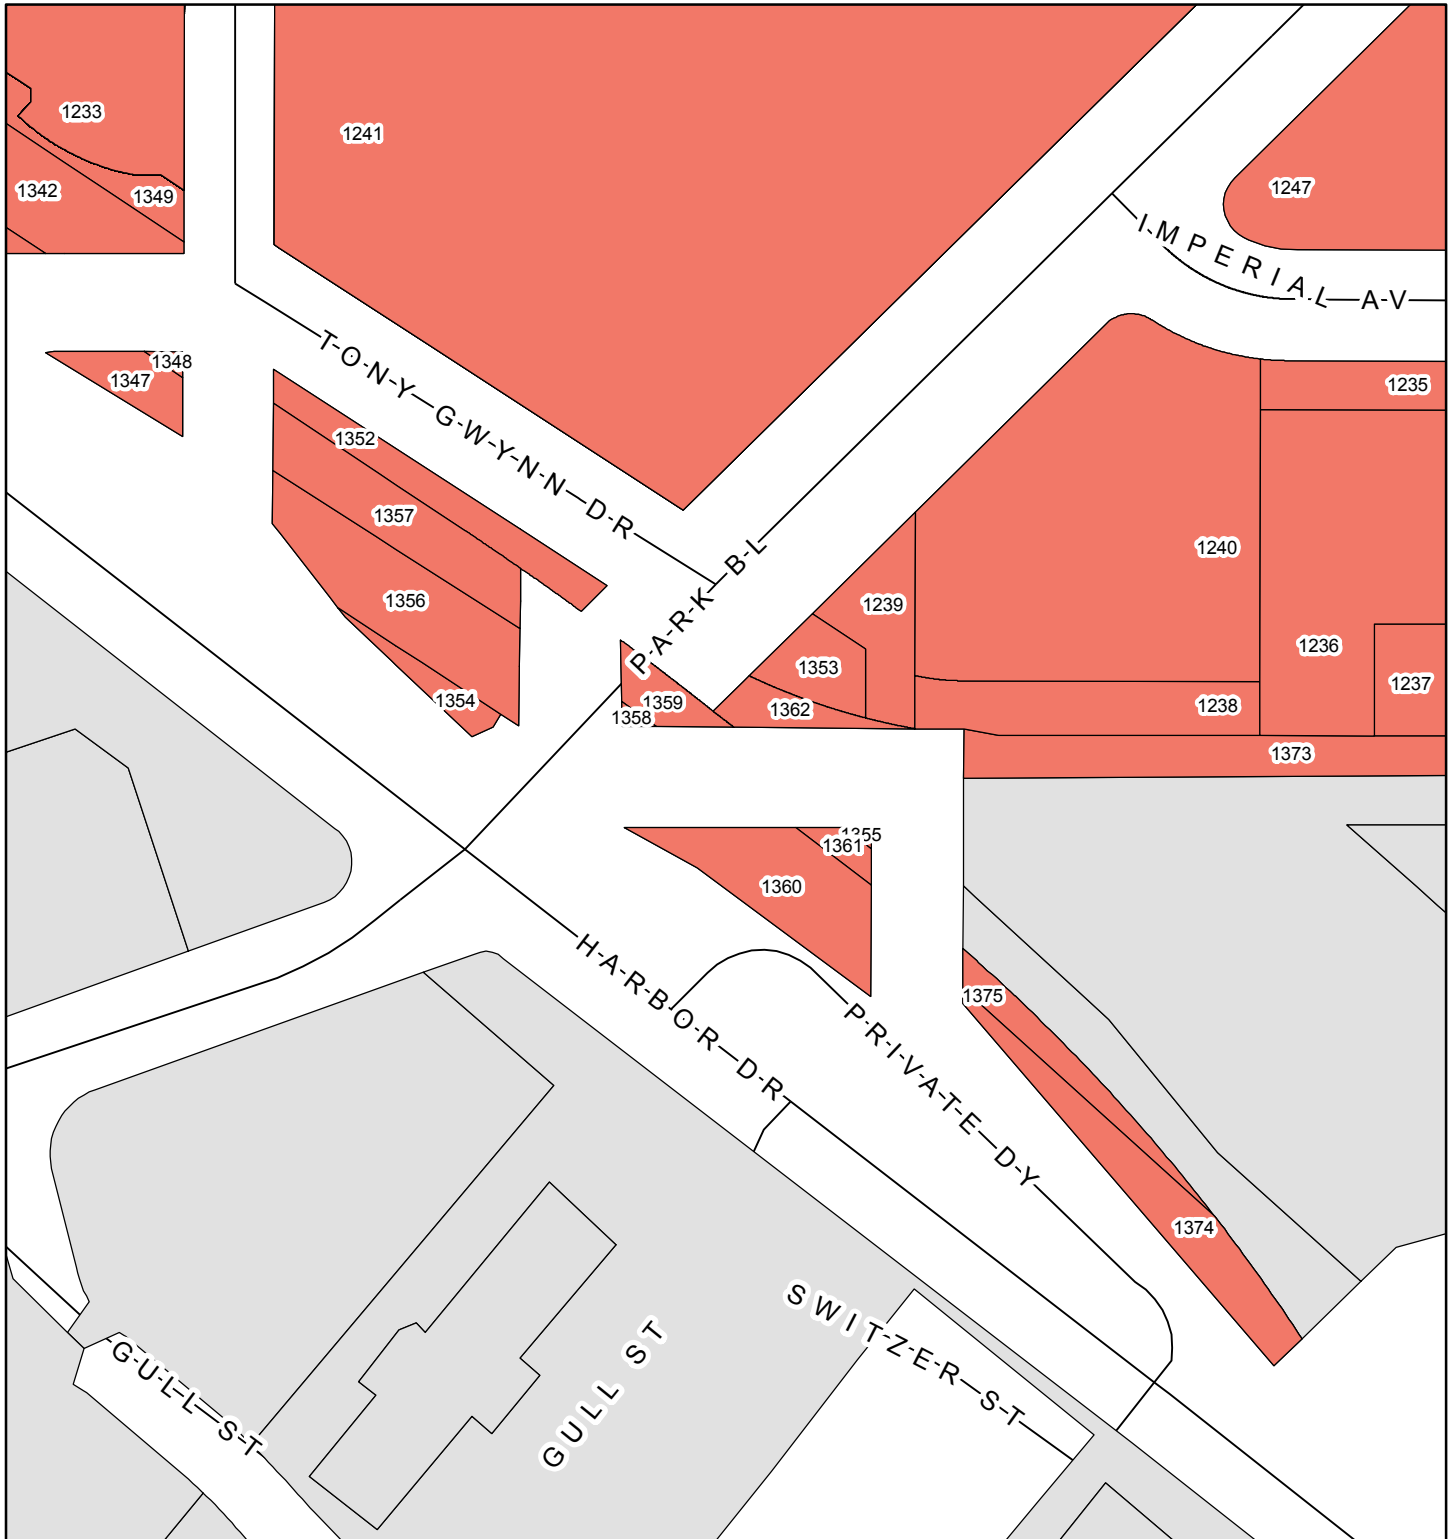

Downtown San Diego PBID Boundaries and Zones

ZONE

- COLUMBIA
- CORE
- CORTEZ
- EAST VILLAGE
- GASLAMP
- MARINA

Page Name: F8

Date: 8/27/2014

WWW.CIVITASADVISORS.COM

Downtown San Diego PBID Boundaries and Zones

Page Name: G4

Date: 8/27/2014

ZONE

- COLUMBIA
- CORE
- CORTEZ
- EAST VILLAGE
- GASLAMP
- MARINA

WWW.CIVITASADVISORS.COM

Downtown San Diego PBID Boundaries and Zones

Page Name: G5

Date: 8/27/2014

ZONE

-  COLUMBIA
-  CORE
-  CORTEZ
-  EAST VILLAGE
-  GASLAMP
-  MARINA

Downtown San Diego PBID Boundaries and Zones

Page Name: G6

Date: 8/27/2014

ZONE

-  COLUMBIA
-  CORE
-  CORTEZ
-  EAST VILLAGE
-  GASLAMP
-  MARINA