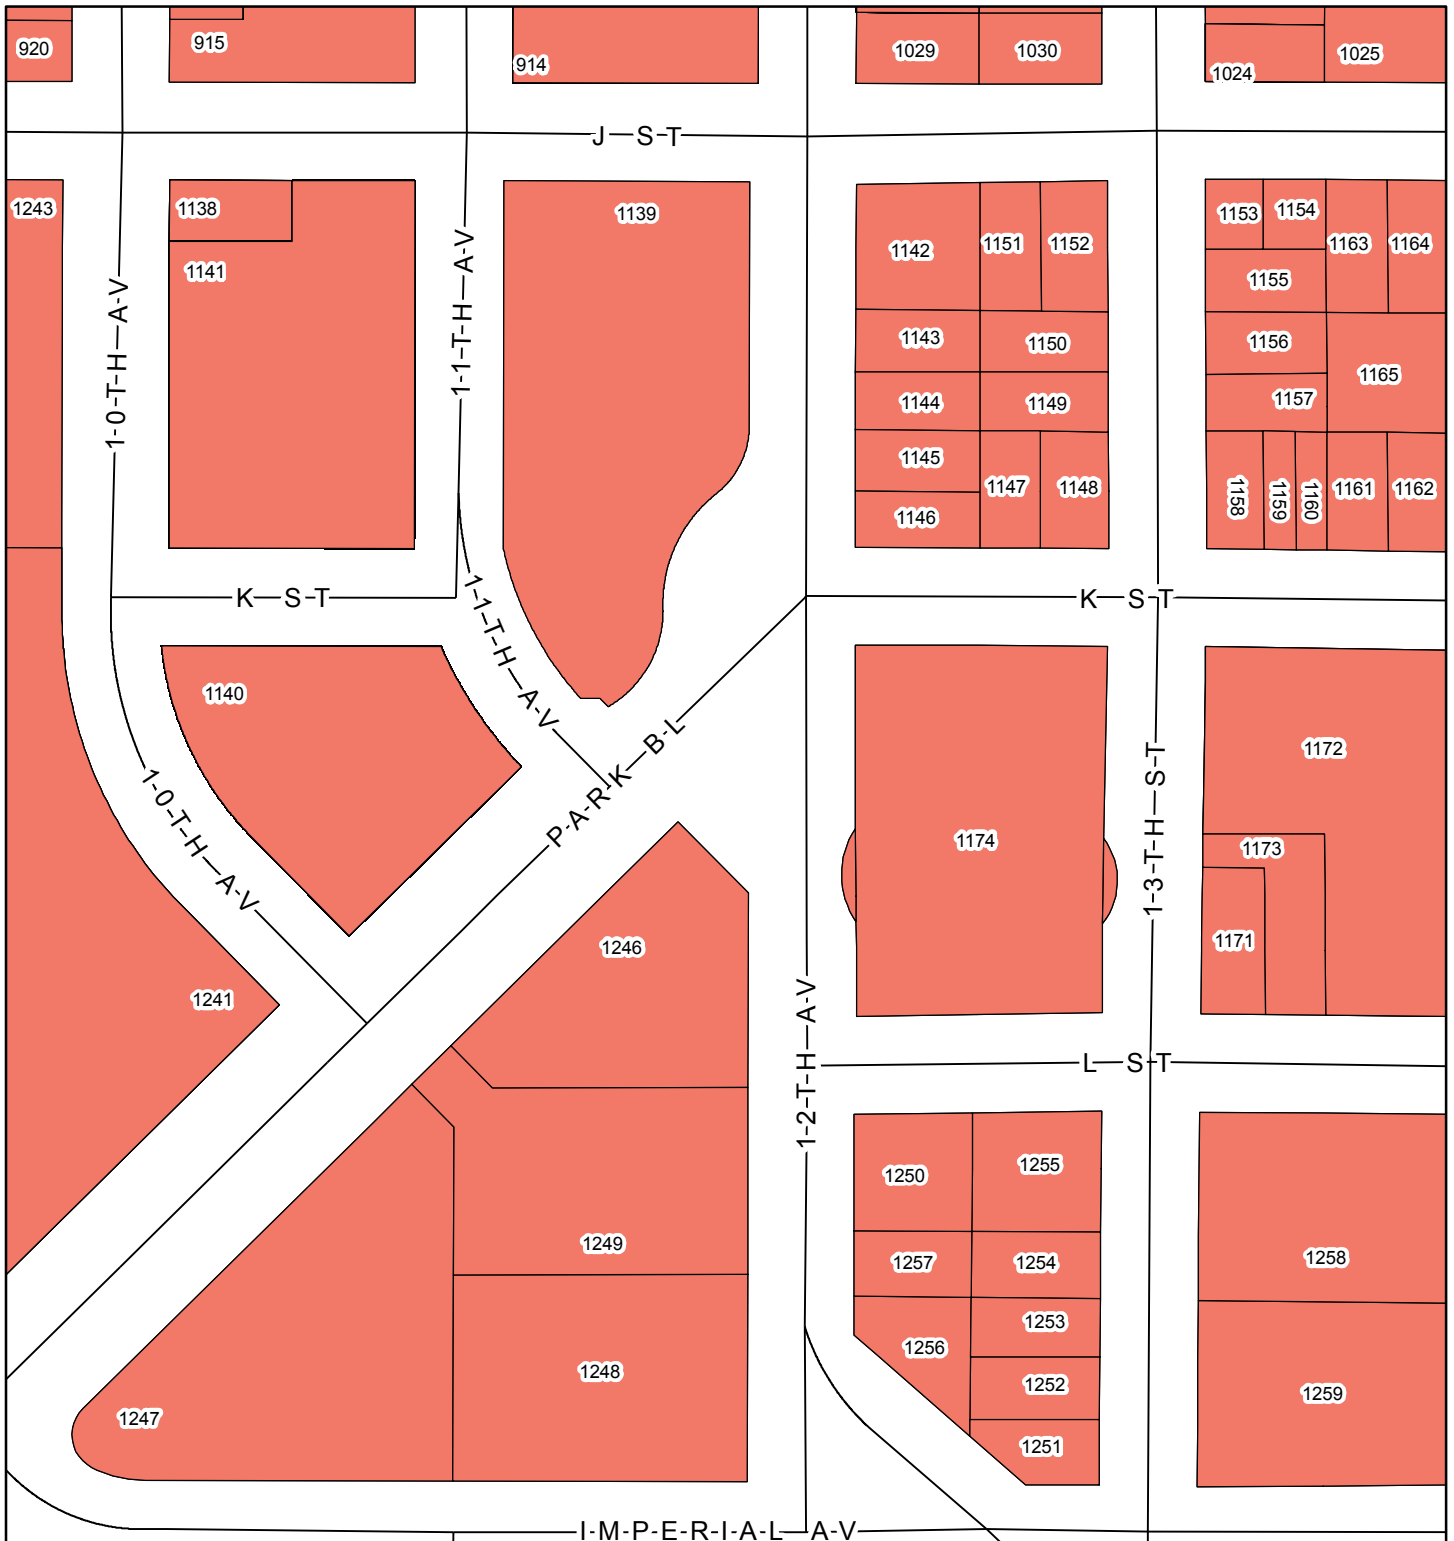

Page Name: F3

Date: 8/27/2014

Downtown San Diego PBID Boundaries and Zones

Page Name: F4

Date: 8/27/2014

ZONE

- COLUMBIA
- CORE
- CORTEZ
- EAST VILLAGE
- GASLAMP
- MARINA

Downtown San Diego PBID Boundaries and Zones

ZONE

- COLUMBIA
- CORE
- CORTEZ
- EAST VILLAGE
- GASLAMP
- MARINA

Page Name: F5

Date: 8/27/2014

Downtown San Diego PBID Boundaries and Zones

Page Name: F6

Date: 8/27/2014

ZONE