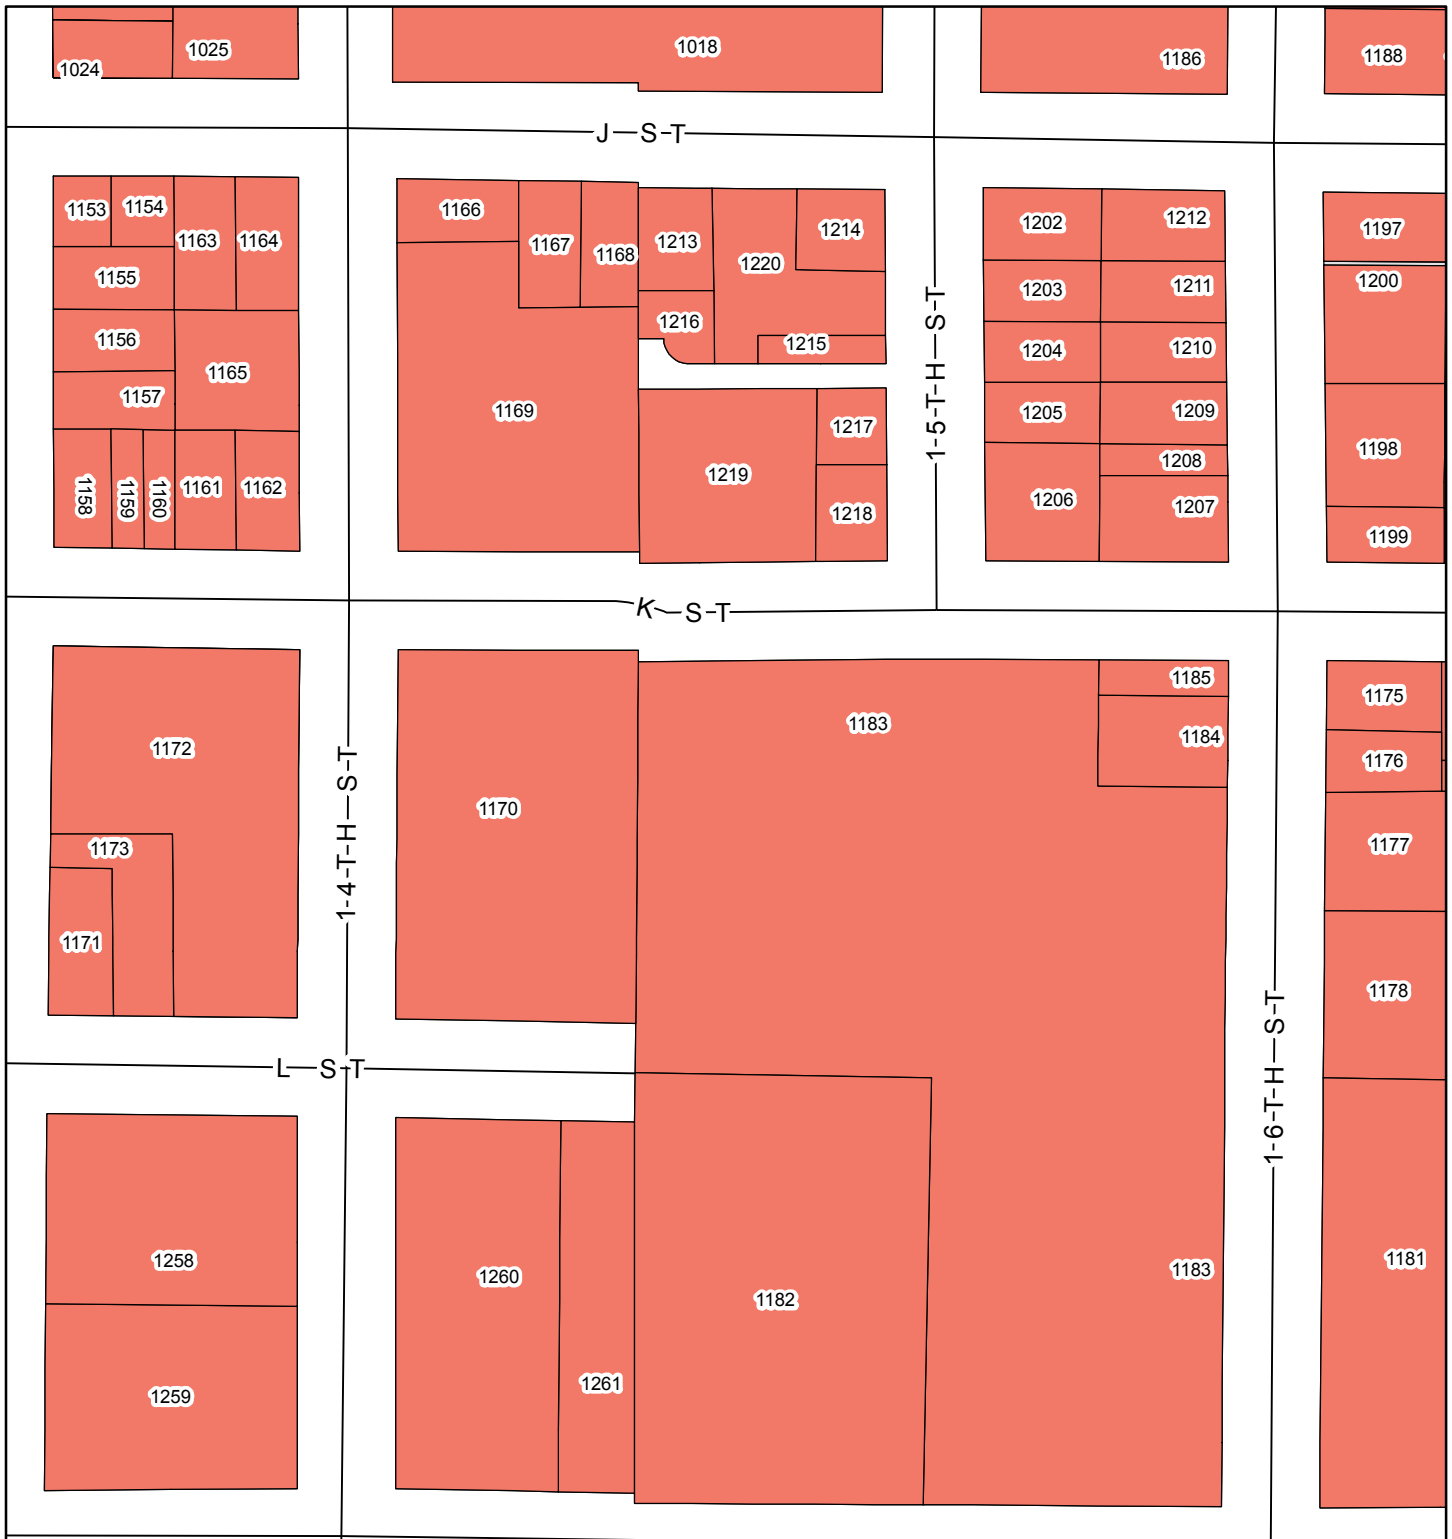

Page Name: F3

Date: 8/27/2014

Downtown San Diego PBID Boundaries and Zones

Page Name: F4

Date: 8/27/2014

ZONE

- COLUMBIA
- CORE
- CORTEZ
- EAST VILLAGE
- GASLAMP
- MARINA

Downtown San Diego PBID Boundaries and Zones

ZONE

- COLUMBIA
- CORE
- CORTEZ
- EAST VILLAGE
- GASLAMP
- MARINA

Page Name: F5

Date: 8/27/2014

Downtown San Diego PBID Boundaries and Zones

Page Name: F6

Date: 8/27/2014

ZONE

- COLUMBIA
- CORE
- CORTEZ
- EAST VILLAGE
- GASLAMP
- MARINA

Downtown San Diego PBID Boundaries and Zones

Page Name: F7

Date: 8/27/2014

ZONE

- COLUMBIA
- CORE
- CORTEZ
- EAST VILLAGE
- GASLAMP
- MARINA

WWW.CIVITASADVISORS.COM