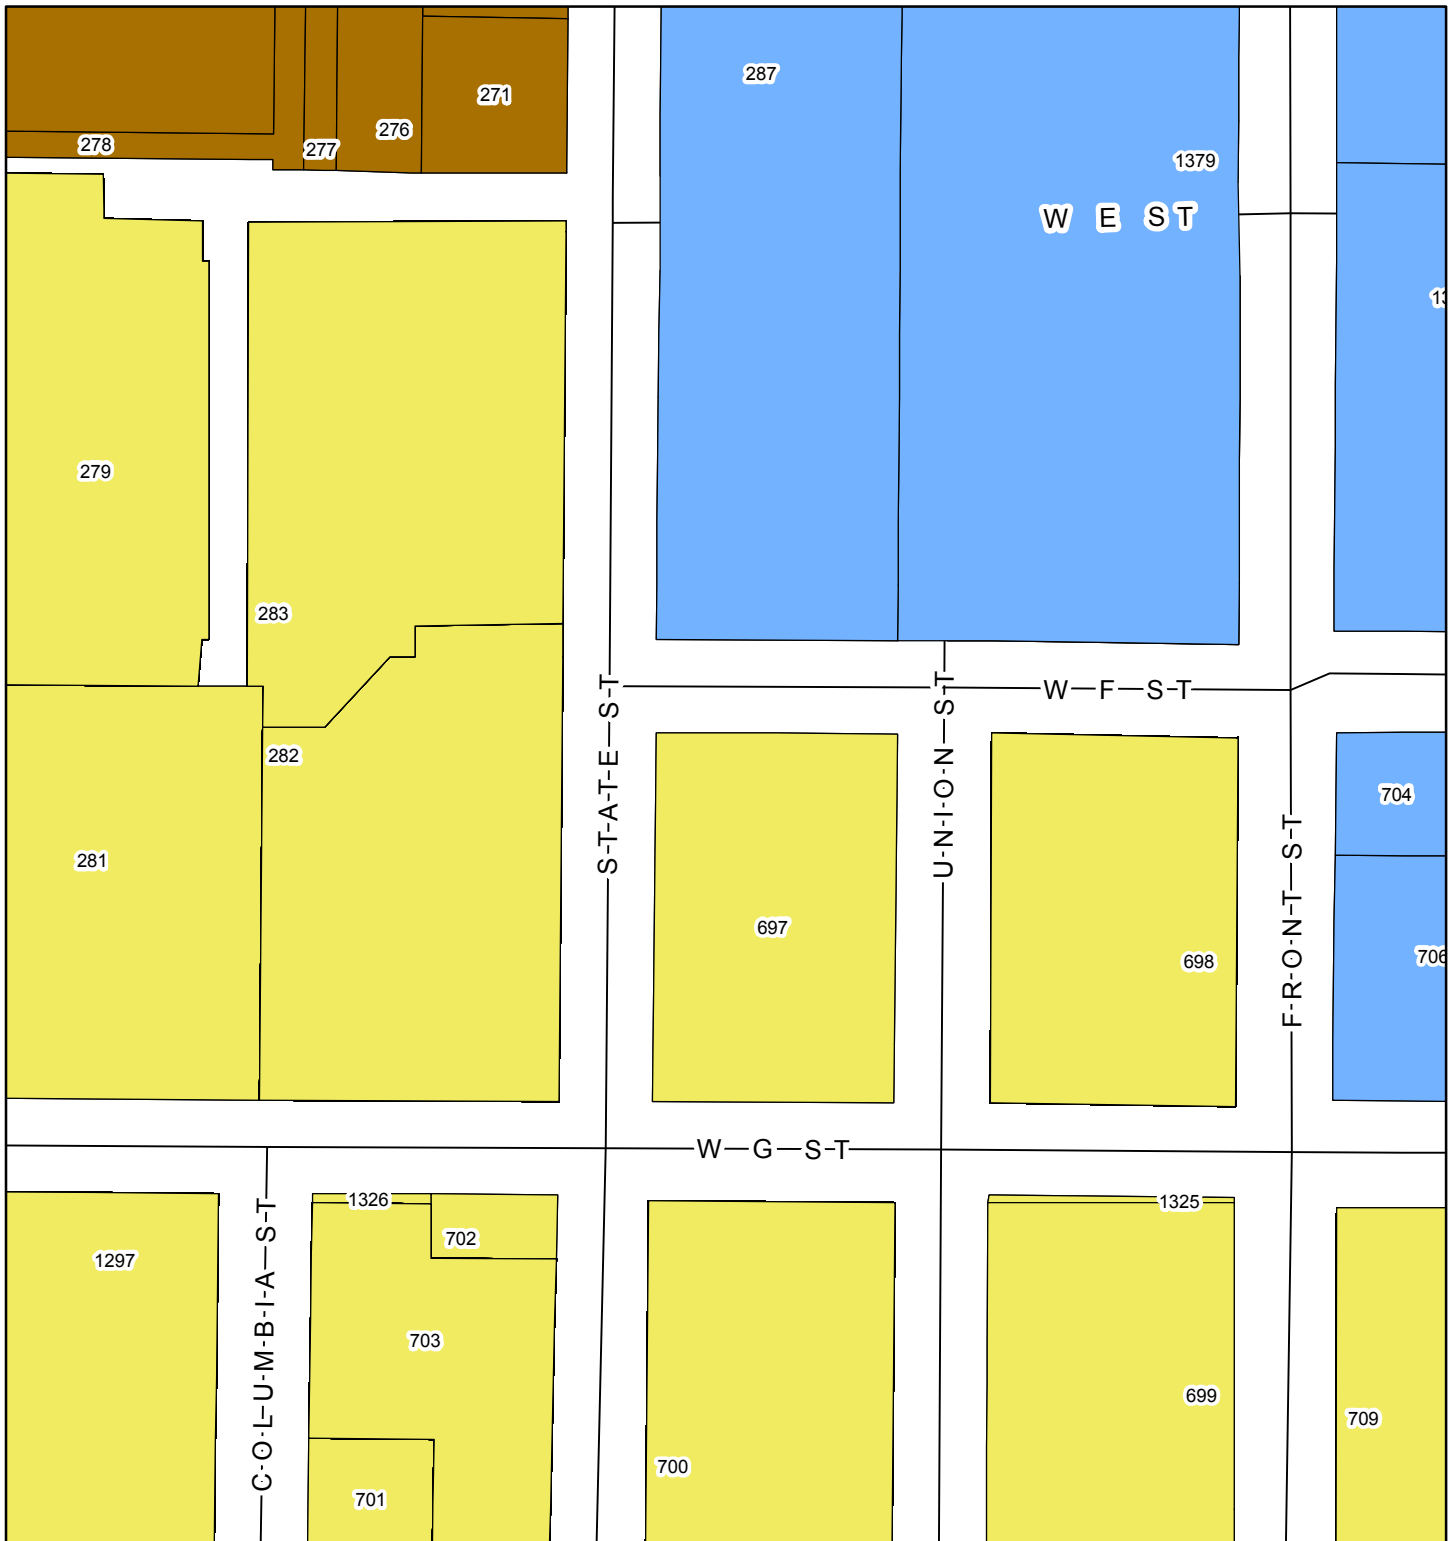

WWW.CIVITASADVISORS.COM

Downtown San Diego PBID Boundaries and Zones

Page Name: C7

Date: 8/27/2014

ZONE

- COLUMBIA
- CORE
- CORTEZ
- EAST VILLAGE
- GASLAMP
- MARINA

Downtown San Diego PBID Boundaries and Zones

ZONE

- COLUMBIA
- CORE
- CORTEZ
- EAST VILLAGE
- GASLAMP
- MARINA

Page Name: D2

Date: 8/27/2014

Downtown San Diego PBID Boundaries and Zones

Page Name: D3

Date: 8/27/2014

ZONE