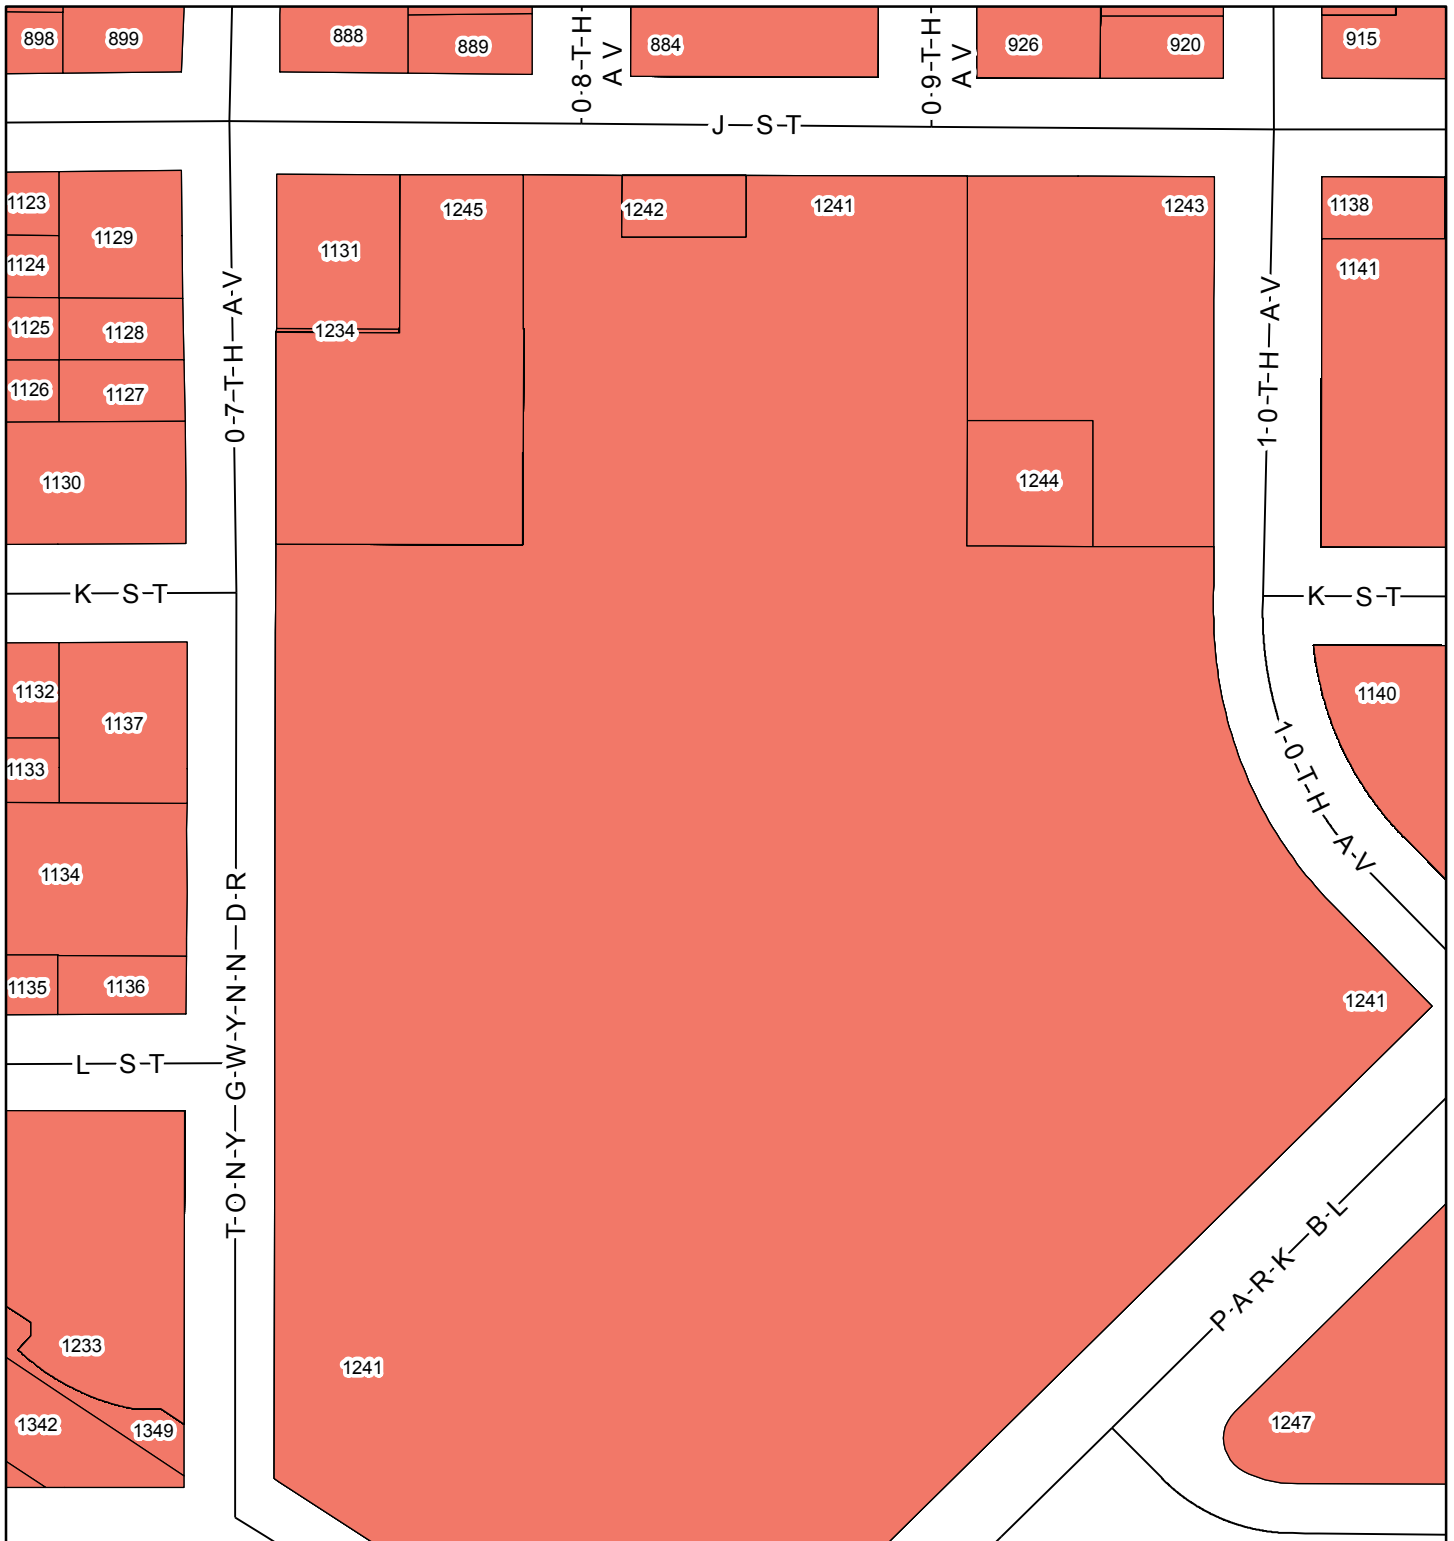

Page Name: F3

Date: 8/27/2014

Downtown San Diego PBID Boundaries and Zones

Page Name: F4

Date: 8/27/2014

ZONE

- COLUMBIA
- CORE
- CORTEZ
- EAST VILLAGE
- GASLAMP
- MARINA

Downtown San Diego PBID Boundaries and Zones

ZONE

- COLUMBIA
- CORE
- CORTEZ
- EAST VILLAGE
- GASLAMP
- MARINA

Page Name: F5

Date: 8/27/2014

Downtown San Diego PBID Boundaries and Zones

Page Name: F6

Date: 8/27/2014

ZONE