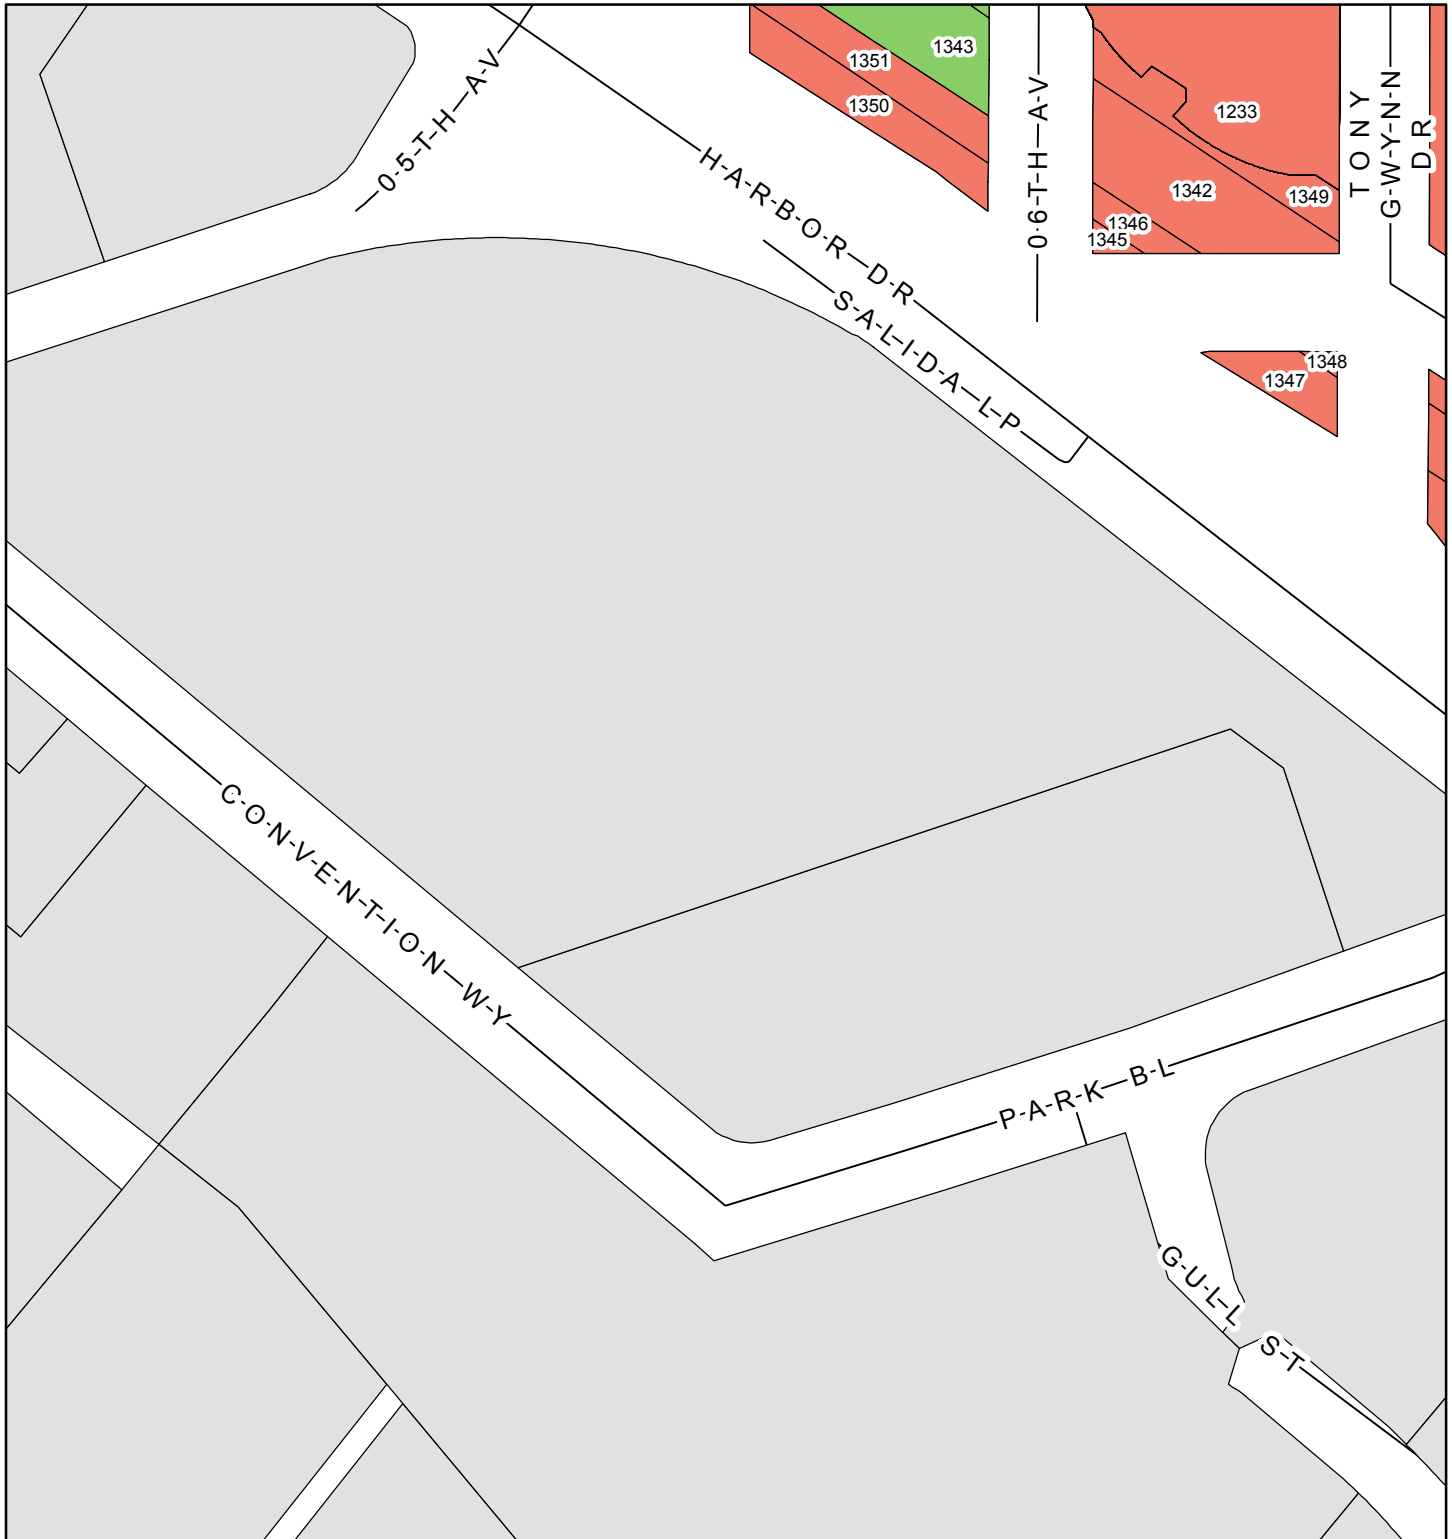

Downtown San Diego PBID Boundaries and Zones

ZONE

- COLUMBIA
- CORE
- CORTEZ
- EAST VILLAGE
- GASLAMP
- MARINA

Page Name: F8

Date: 8/27/2014

WWW.CIVITASADVISORS.COM

Downtown San Diego PBID Boundaries and Zones