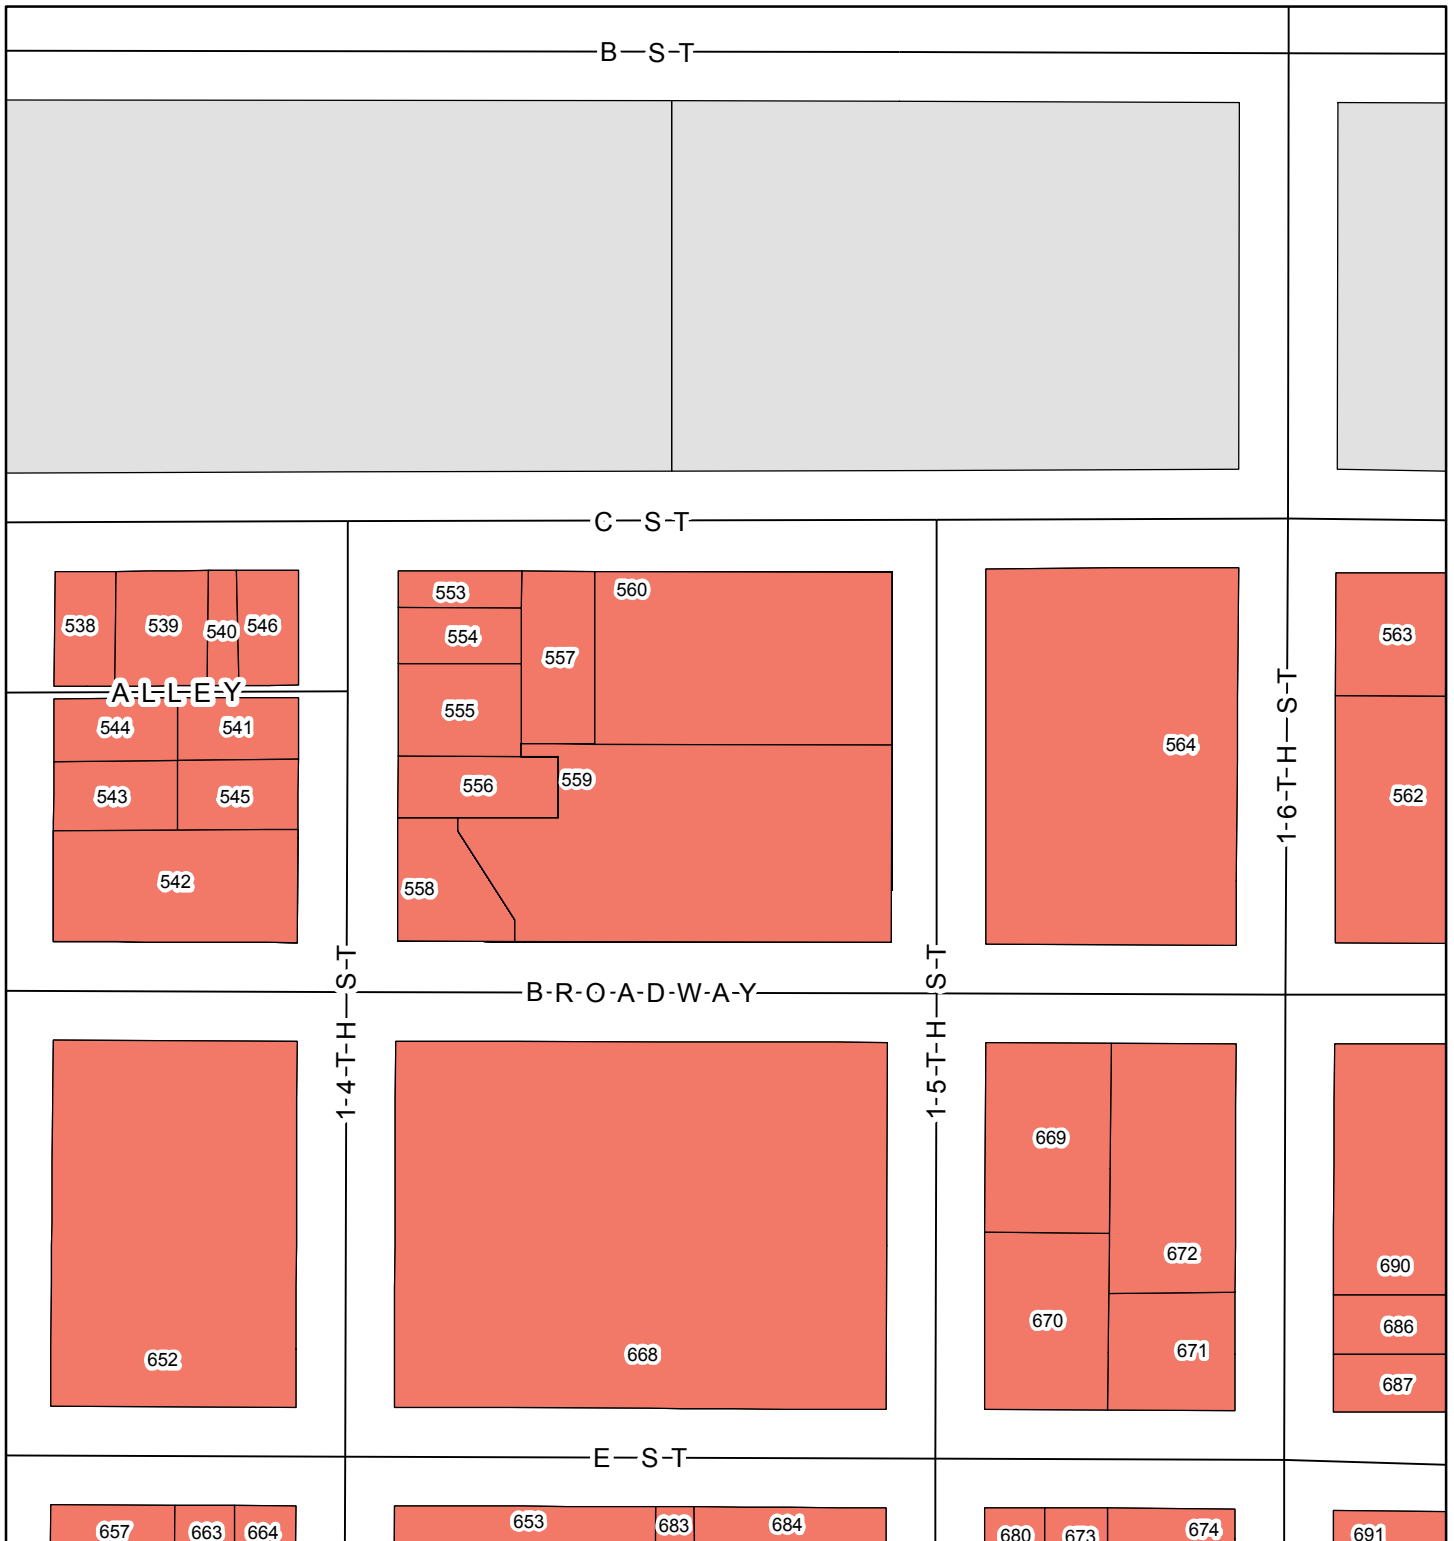

ZONE

- COLUMBIA
- CORE
- CORTEZ
- EAST VILLAGE
- GASLAMP
- MARINA

Downtown San Diego PBID Boundaries and Zones

Page Name: C6

Date: 8/27/2014

ZONE

- COLUMBIA
- CORE
- CORTEZ
- EAST VILLAGE
- GASLAMP
- MARINA

WWW.CIVITASADVISORS.COM

Downtown San Diego PBID Boundaries and Zones

Page Name: C7

Date: 8/27/2014

ZONE

- COLUMBIA
- CORE
- CORTEZ
- EAST VILLAGE
- GASLAMP
- MARINA

Downtown San Diego PBID Boundaries and Zones