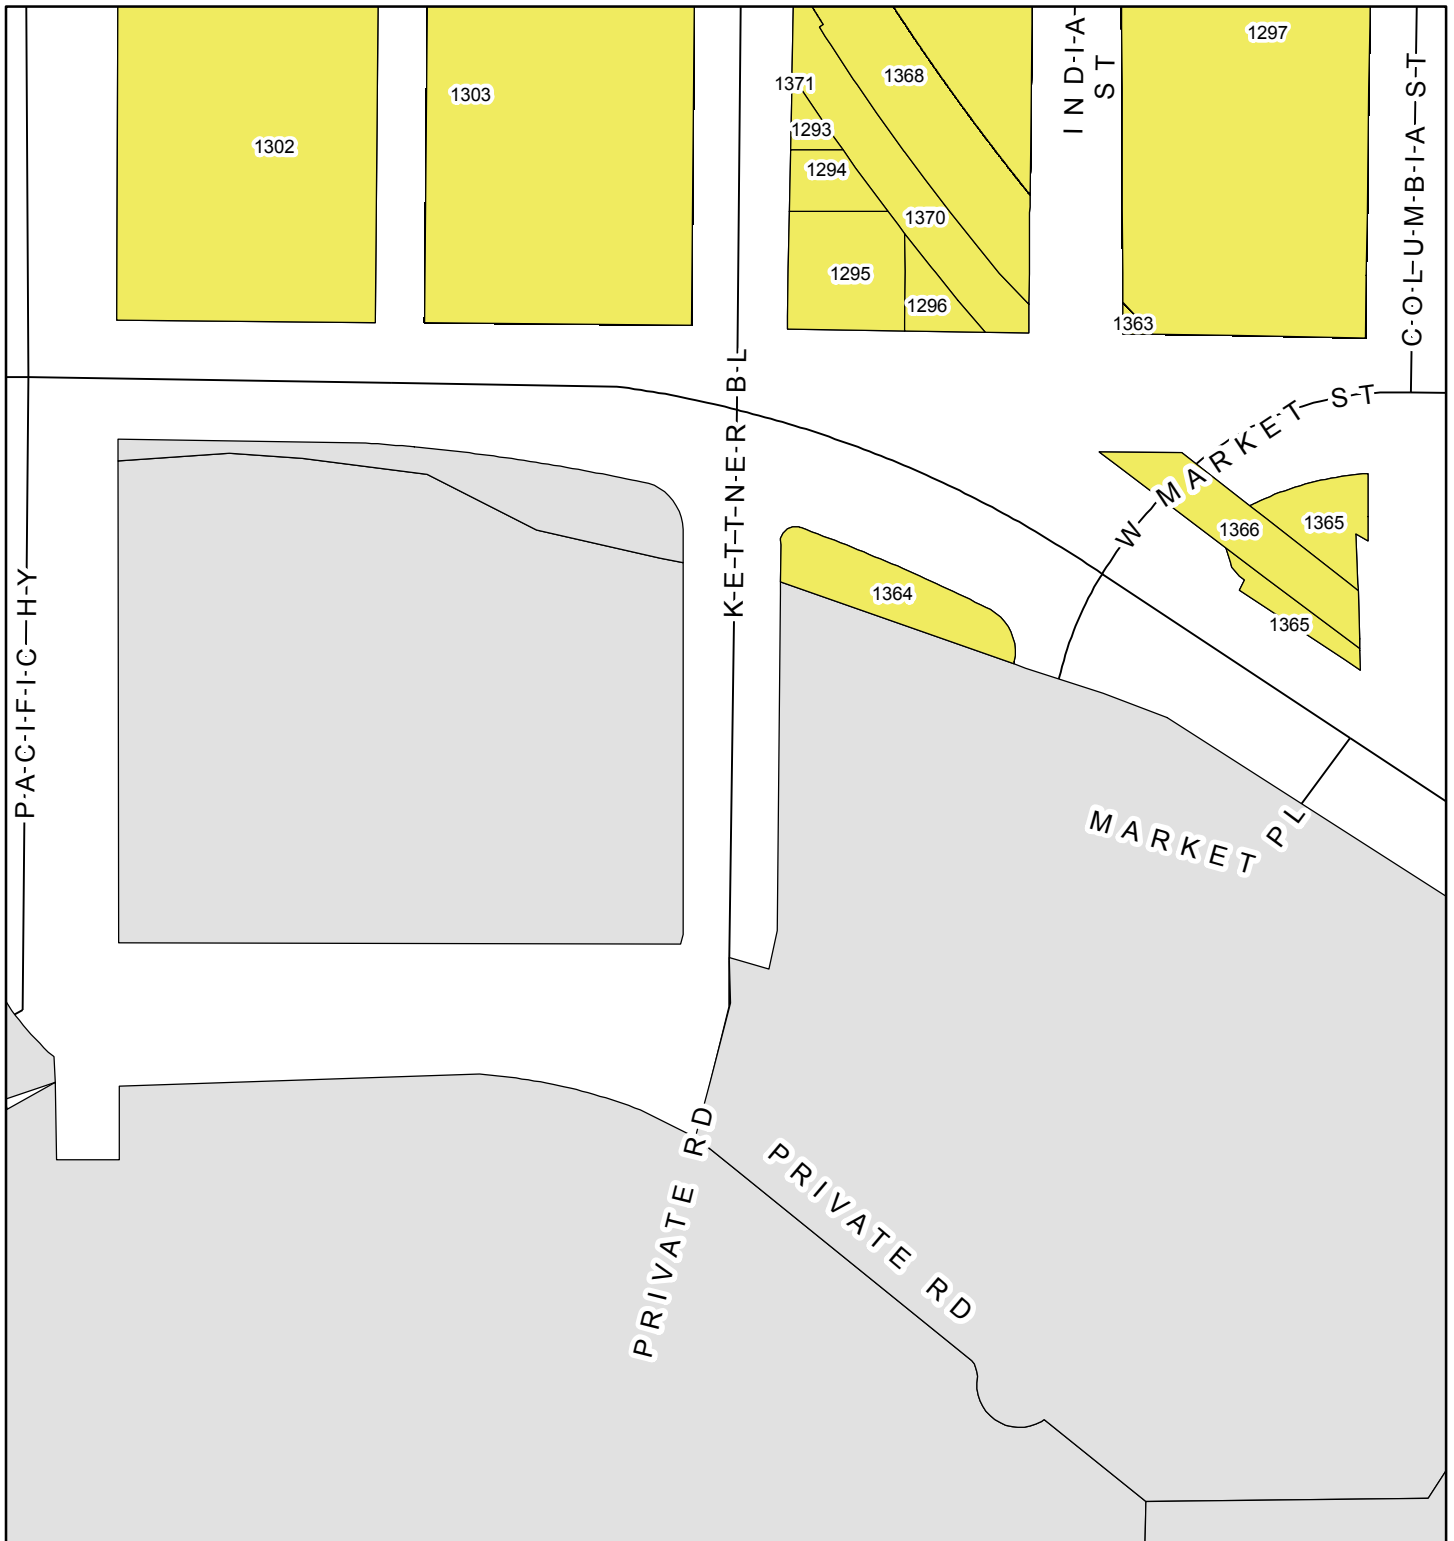

Downtown San Diego PBID Boundaries and Zones

Page Name: D5

Date: 8/27/2014

ZONE

- COLUMBIA
- CORE
- CORTEZ
- EAST VILLAGE
- GASLAMP
- MARINA

Downtown San Diego PBID Boundaries and Zones

Page Name: D6

Date: 8/27/2014

ZONE

- COLUMBIA
- CORE
- CORTEZ
- EAST VILLAGE
- GASLAMP
- MARINA

WWW.CIVITASADVISORS.COM

Downtown San Diego PBID Boundaries and Zones

ZONE

- COLUMBIA
- CORE
- CORTEZ
- EAST VILLAGE
- GASLAMP
- MARINA

Page Name: D7

Date: 8/27/2014

Downtown San Diego PBID Boundaries and Zones

ZONE

- COLUMBIA
- CORE
- CORTEZ
- EAST VILLAGE
- GASLAMP
- MARINA

Page Name: E1

Date: 8/27/2014

Downtown San Diego PBID Boundaries and Zones

Page Name: E2