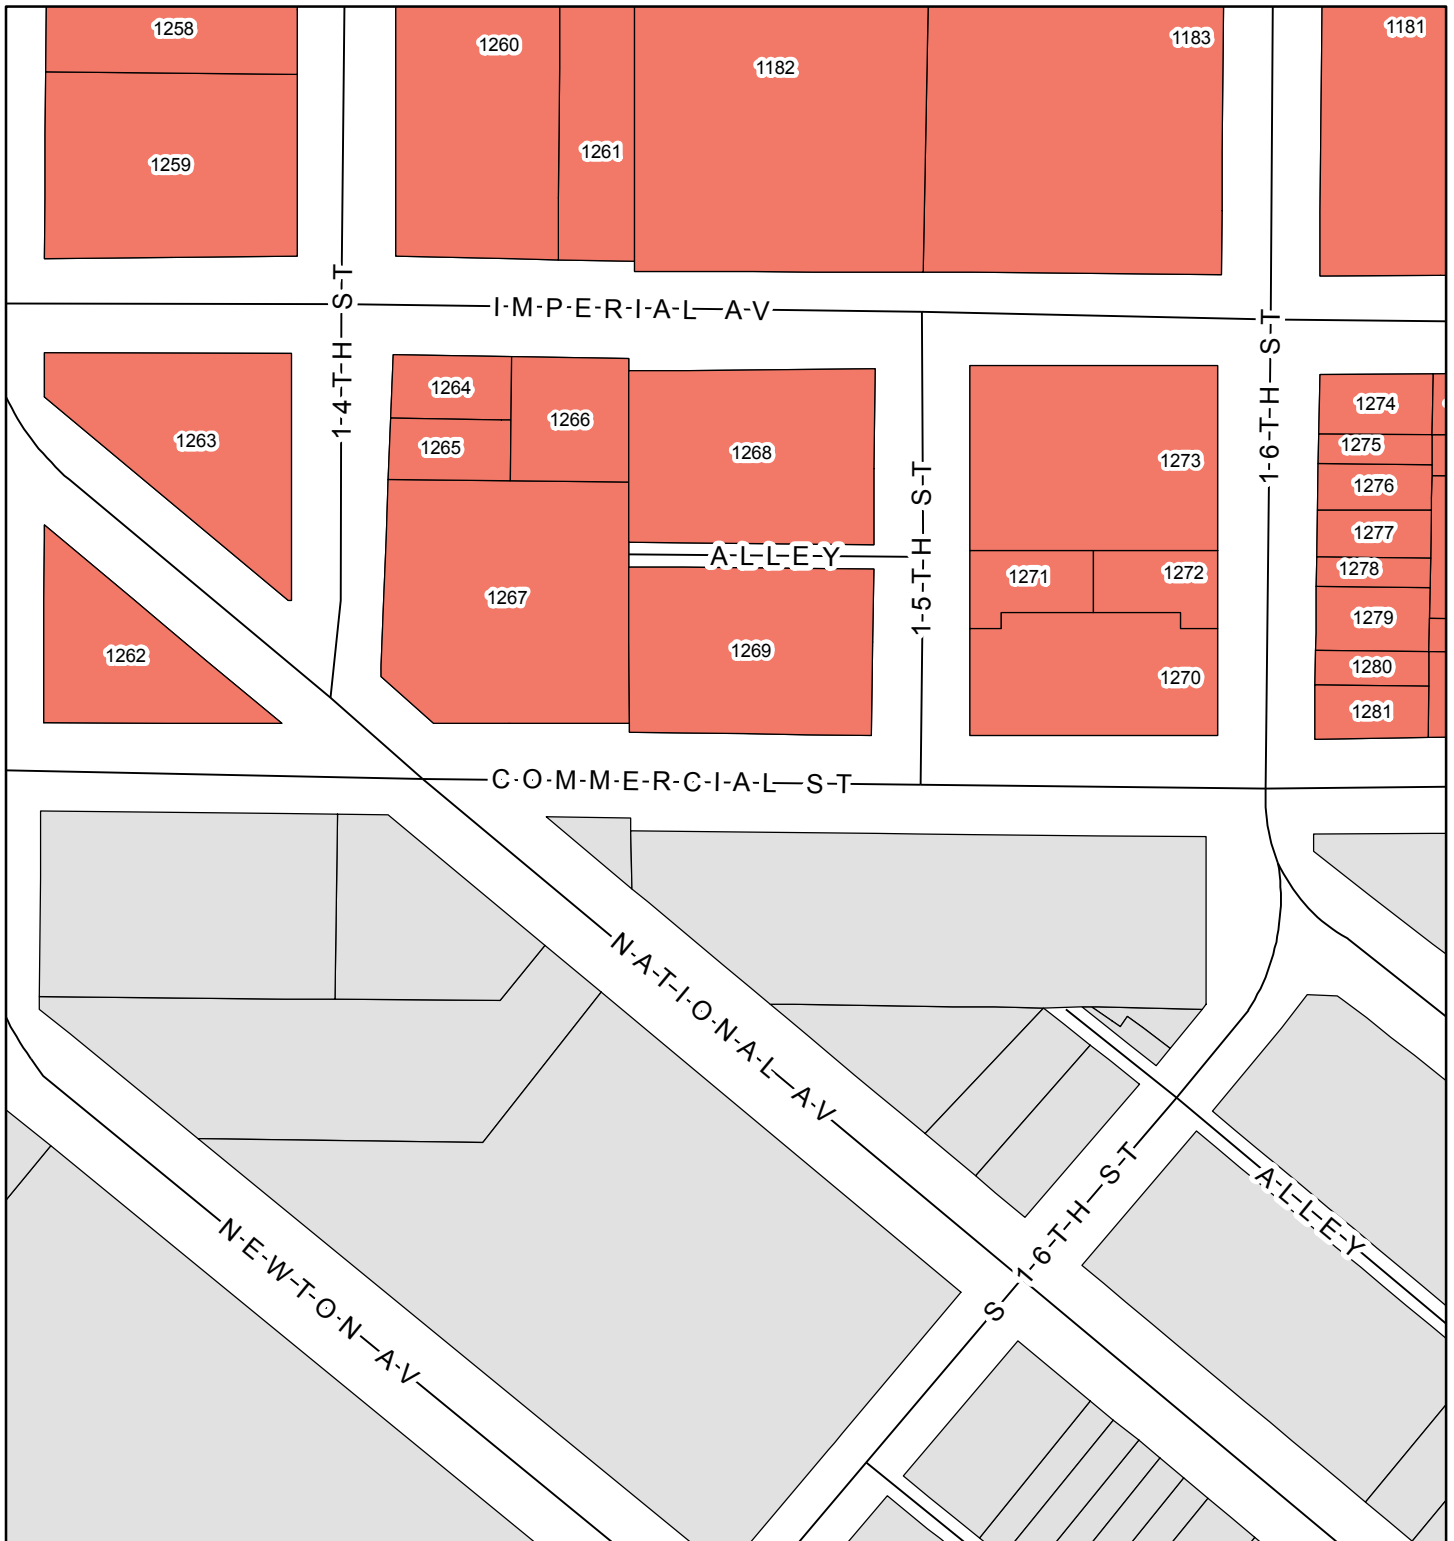

Page Name: G4

Date: 8/27/2014

ZONE

- COLUMBIA
- CORE
- CORTEZ
- EAST VILLAGE
- GASLAMP
- MARINA

WWW.CIVITASADVISORS.COM

Downtown San Diego PBID Boundaries and Zones

Page Name: G5

Date: 8/27/2014

ZONE

-  COLUMBIA
-  CORE
-  CORTEZ
-  EAST VILLAGE
-  GASLAMP
-  MARINA

Downtown San Diego PBID Boundaries and Zones

Page Name: G6

Date: 8/27/2014

ZONE

-  COLUMBIA
-  CORE
-  CORTEZ
-  EAST VILLAGE
-  GASLAMP
-  MARINA

Downtown San Diego PBID Boundaries and Zones

Page Name: G7

Date: 8/27/2014

ZONE

-  COLUMBIA
-  CORE
-  CORTEZ
-  EAST VILLAGE
-  GASLAMP
-  MARINA

Downtown San Diego PBID Boundaries and Zones

Page Name: G8

Date: 8/27/2014

ZONE

- COLUMBIA
- CORE
- CORTEZ
- EAST VILLAGE
- GASLAMP
- MARINA