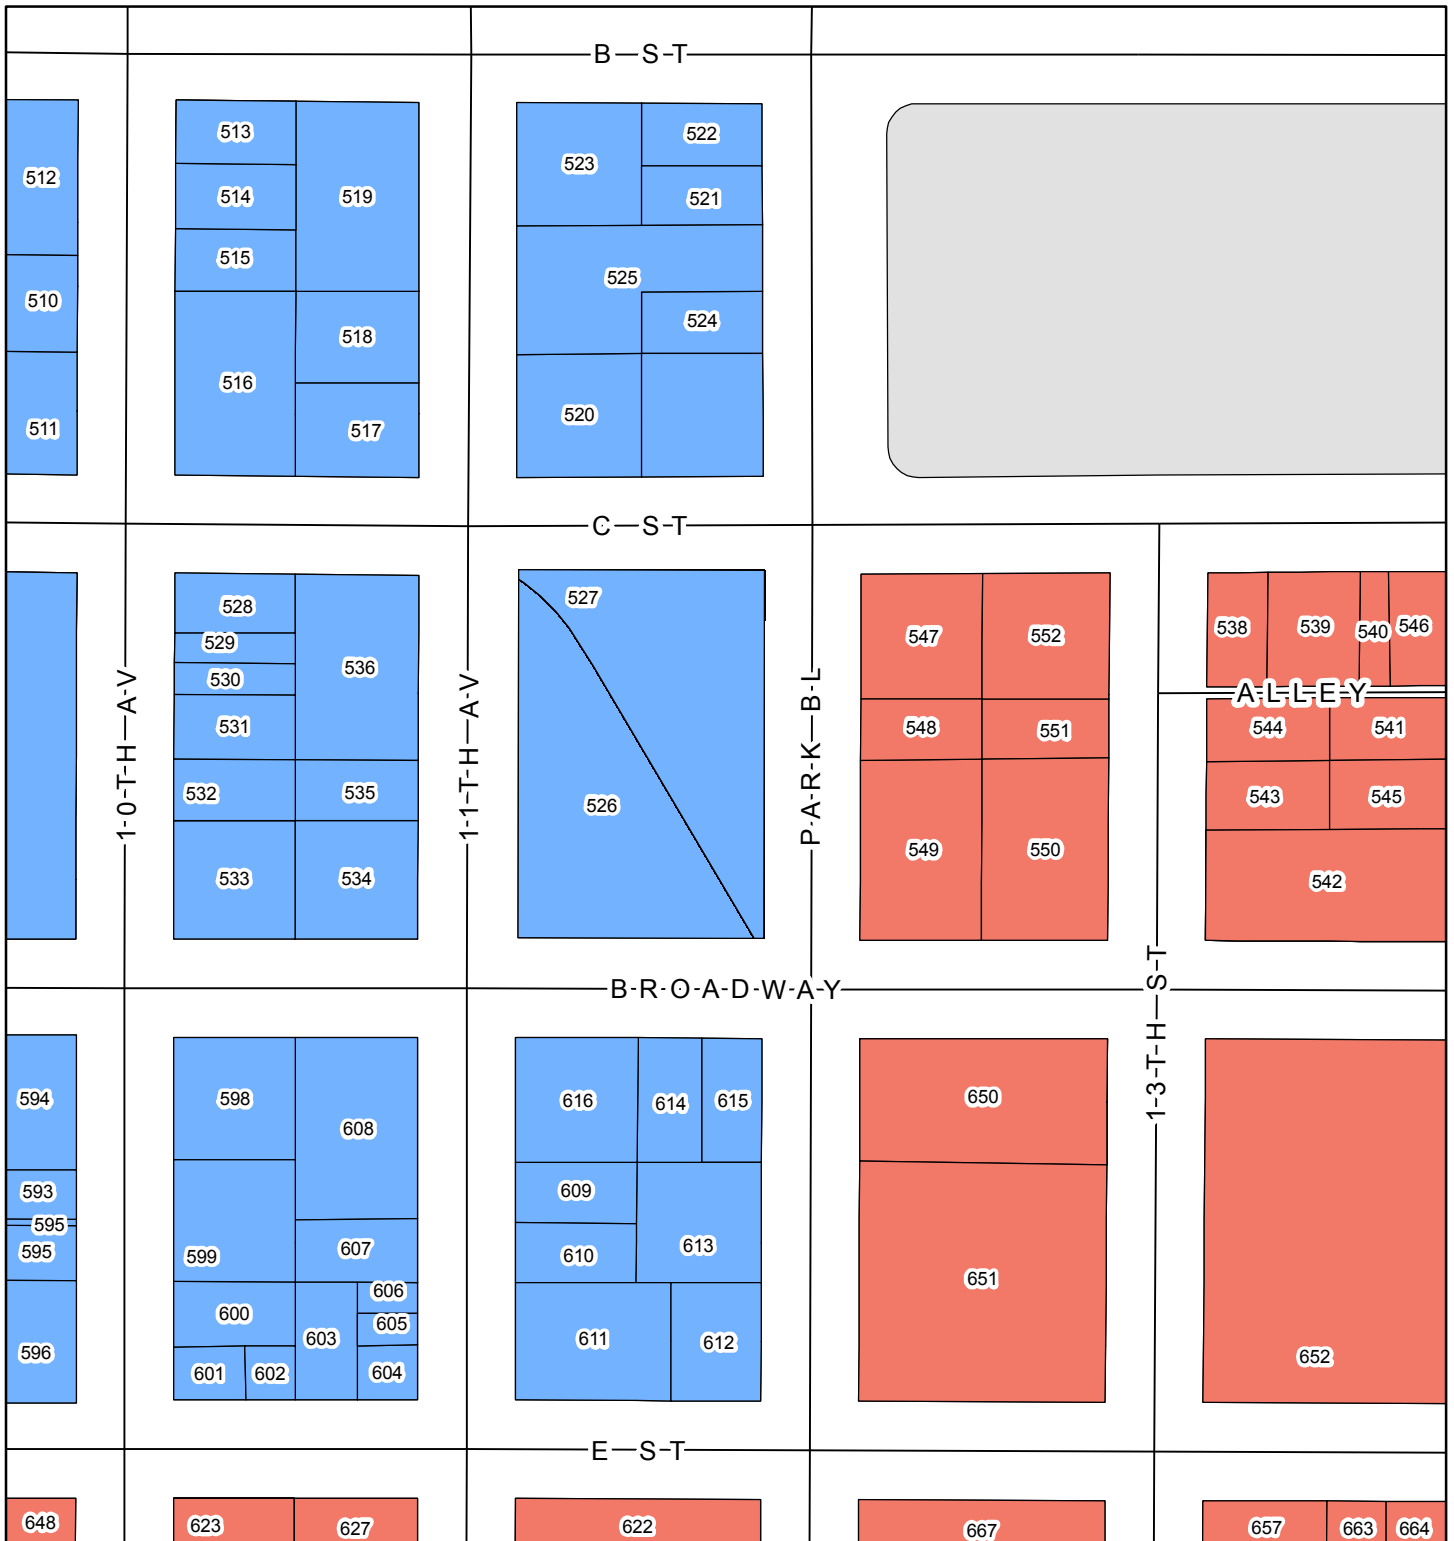

Downtown San Diego PBID Boundaries and Zones

Page Name: C6

Date: 8/27/2014

ZONE

- COLUMBIA
- CORE
- CORTEZ
- EAST VILLAGE
- GASLAMP
- MARINA

WWW.CIVITASADVISORS.COM