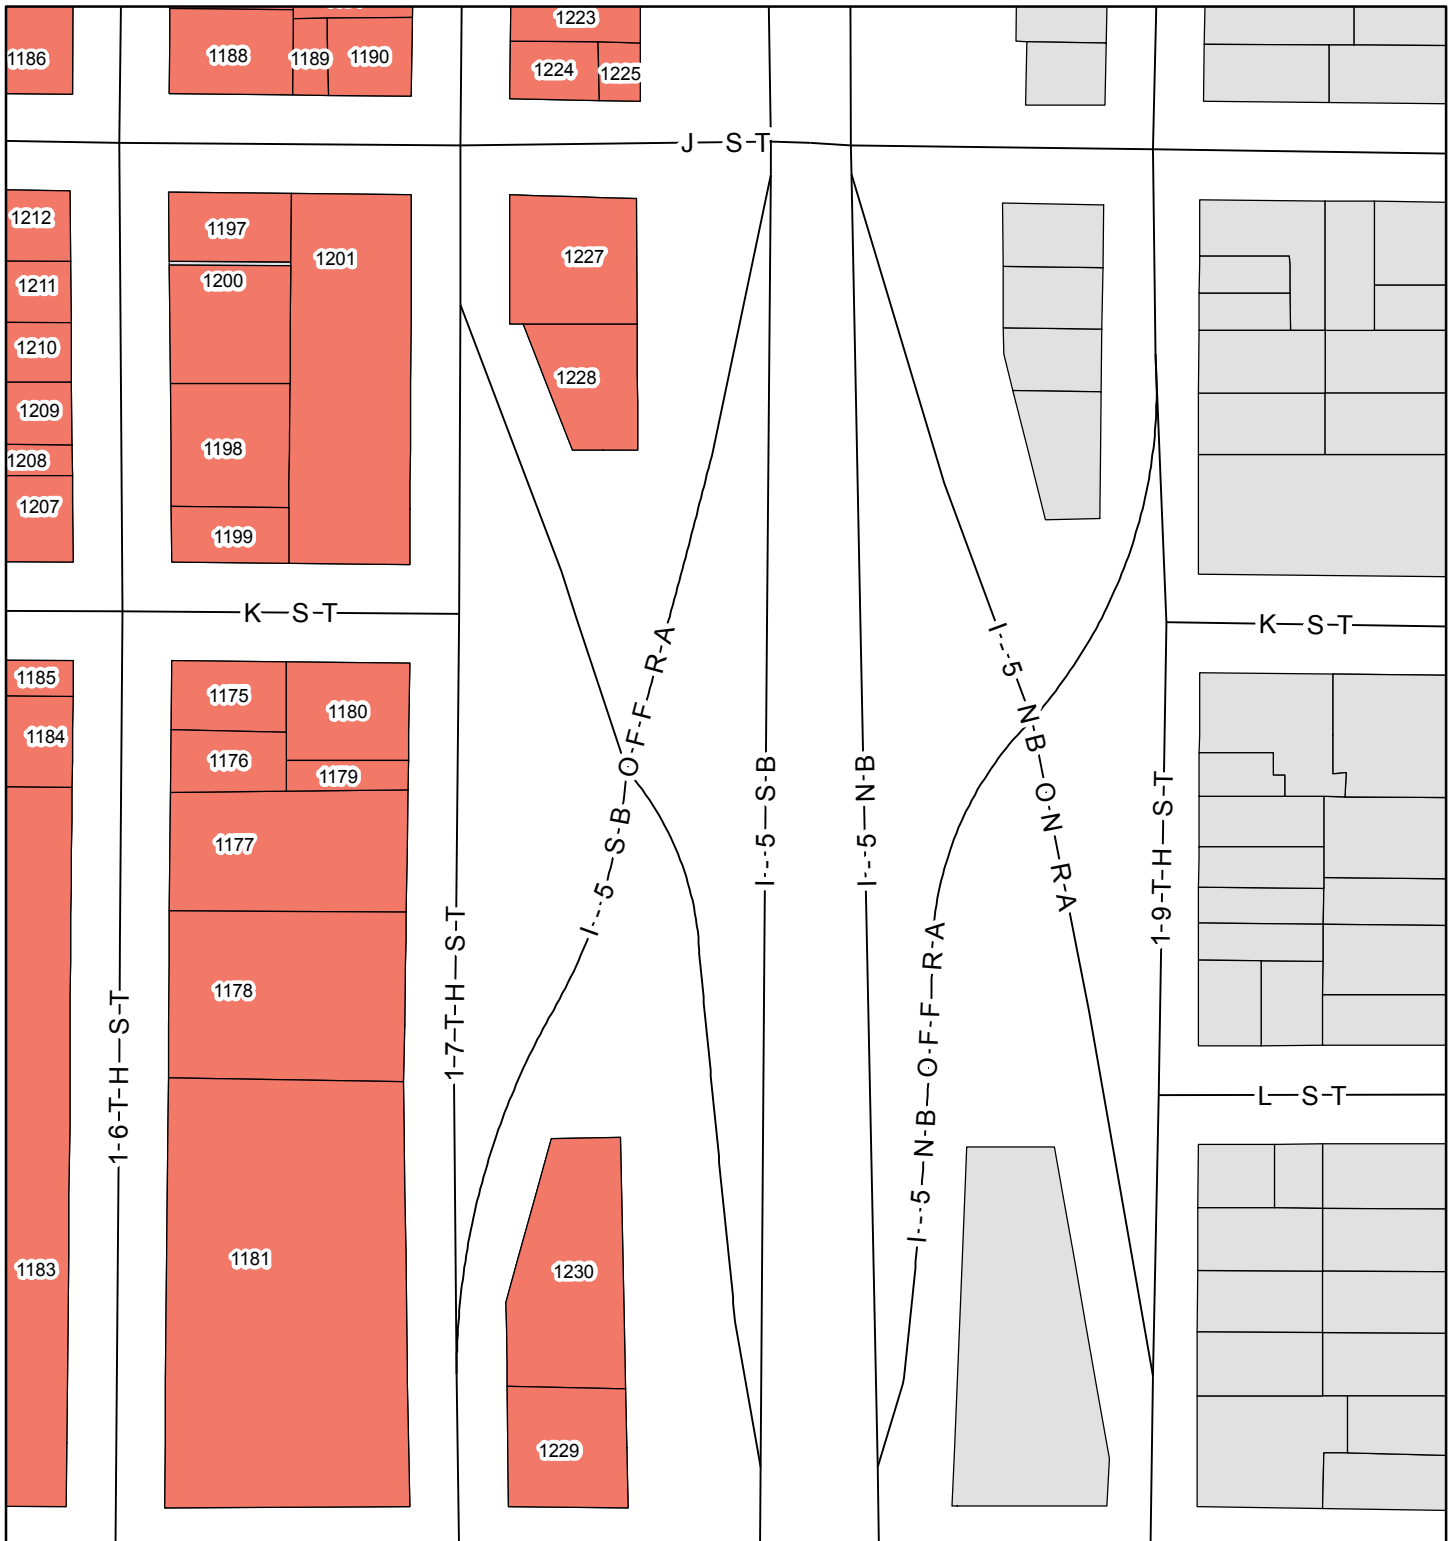

ZONE

- COLUMBIA
- CORE
- CORTEZ
- EAST VILLAGE
- GASLAMP
- MARINA

Page Name: F5

Date: 8/27/2014

Downtown San Diego PBID Boundaries and Zones

Page Name: F6

Date: 8/27/2014

ZONE

- COLUMBIA
- CORE
- CORTEZ
- EAST VILLAGE
- GASLAMP
- MARINA

Downtown San Diego PBID Boundaries and Zones

Page Name: F7

Date: 8/27/2014

ZONE

- COLUMBIA
- CORE
- CORTEZ
- EAST VILLAGE
- GASLAMP
- MARINA

WWW.CIVITASADVISORS.COM

Downtown San Diego PBID Boundaries and Zones

ZONE

- COLUMBIA
- CORE
- CORTEZ
- EAST VILLAGE
- GASLAMP
- MARINA

Page Name: F8

Date: 8/27/2014

WWW.CIVITASADVISORS.COM

Downtown San Diego PBID Boundaries and Zones