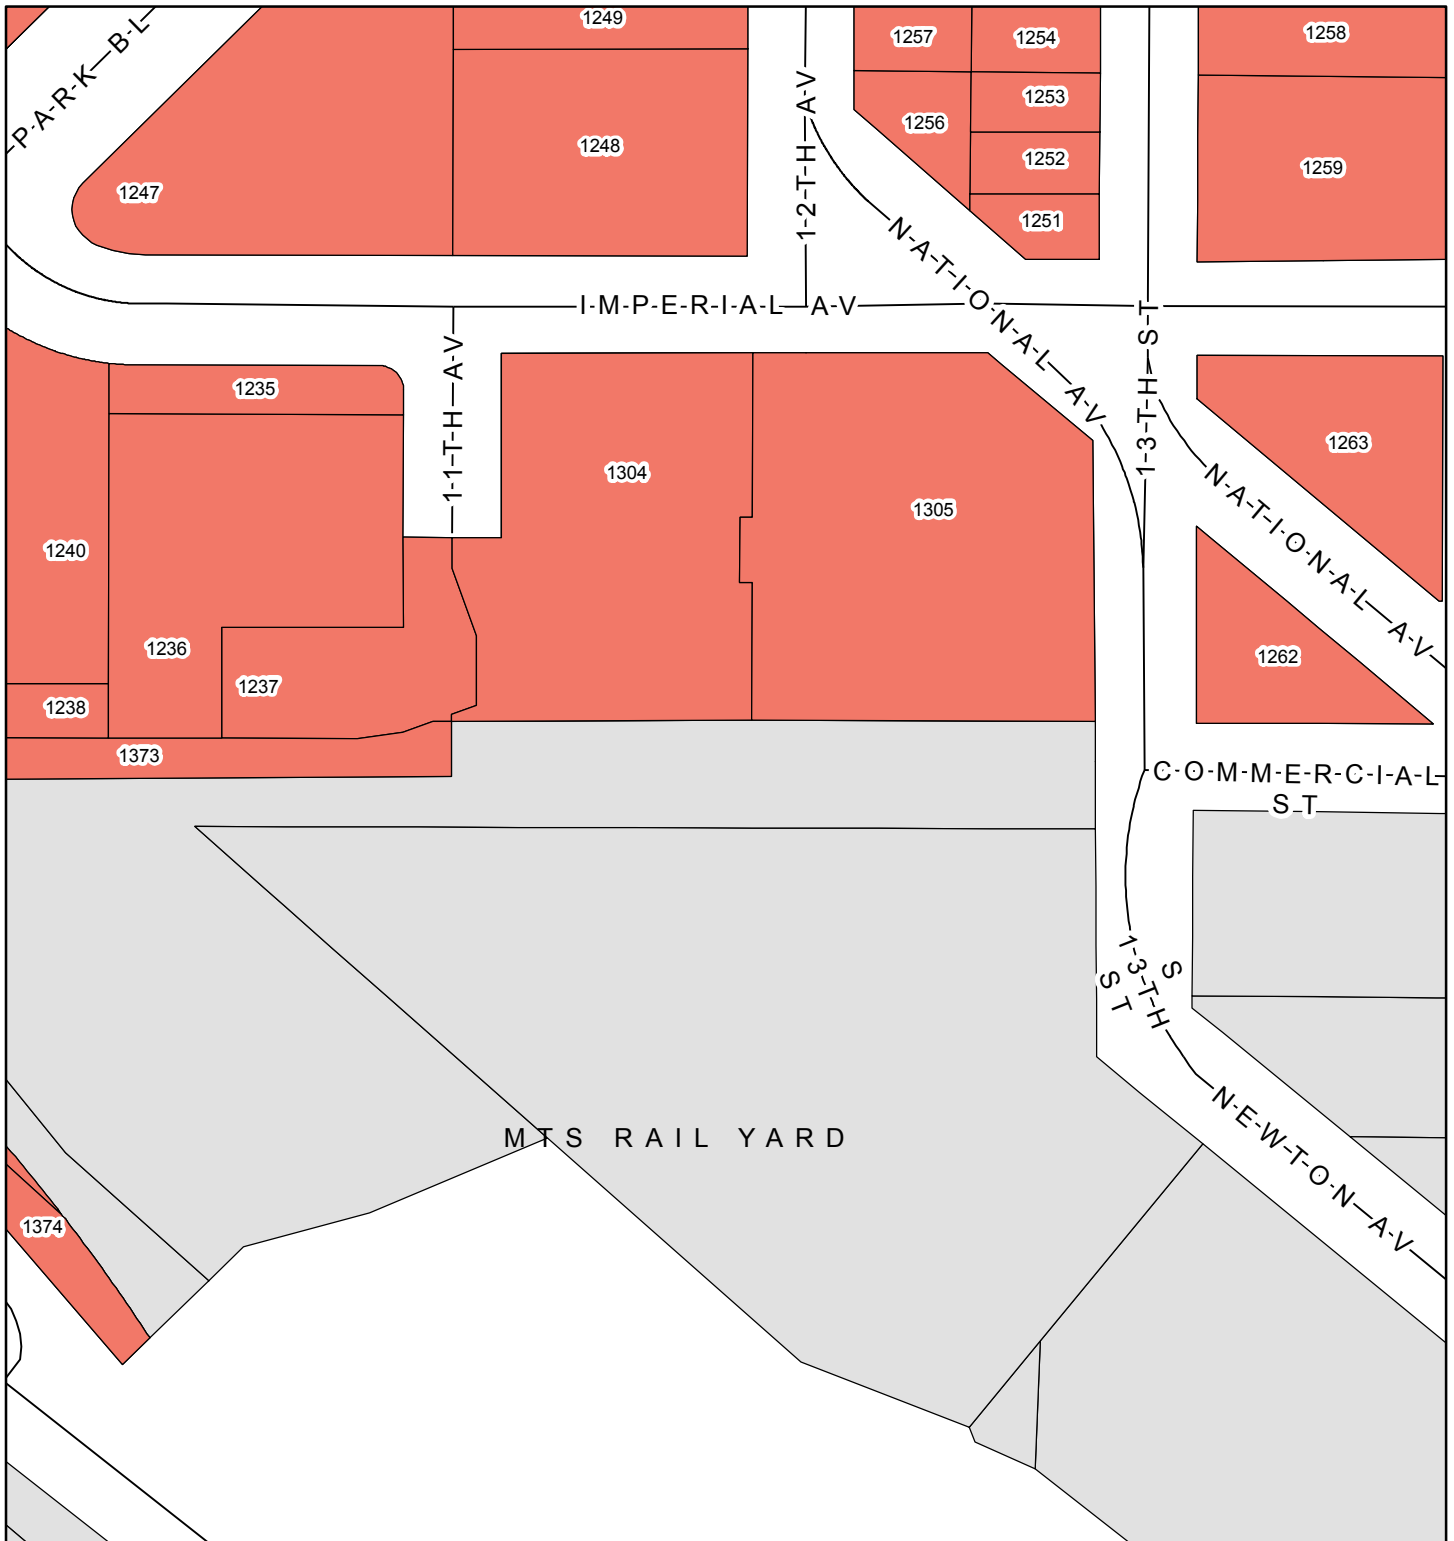

Downtown San Diego PBID Boundaries and Zones

ZONE

- COLUMBIA
- CORE
- CORTEZ
- EAST VILLAGE
- GASLAMP
- MARINA

Page Name: F8

Date: 8/27/2014

WWW.CIVITASADVISORS.COM

Downtown San Diego PBID Boundaries and Zones

Page Name: G4

Date: 8/27/2014

ZONE

- COLUMBIA
- CORE
- CORTEZ
- EAST VILLAGE
- GASLAMP
- MARINA

WWW.CIVITASADVISORS.COM

Downtown San Diego PBID Boundaries and Zones

Page Name: G5

Date: 8/27/2014

ZONE

-  COLUMBIA
-  CORE
-  CORTEZ
-  EAST VILLAGE
-  GASLAMP
-  MARINA

Downtown San Diego PBID Boundaries and Zones

Page Name: G6

Date: 8/27/2014

ZONE

-  COLUMBIA
-  CORE
-  CORTEZ
-  EAST VILLAGE
-  GASLAMP
-  MARINA

ZONE

- COLUMBIA
- CORE
- CORTEZ
- EAST VILLAGE
- GASLAMP
- MARINA