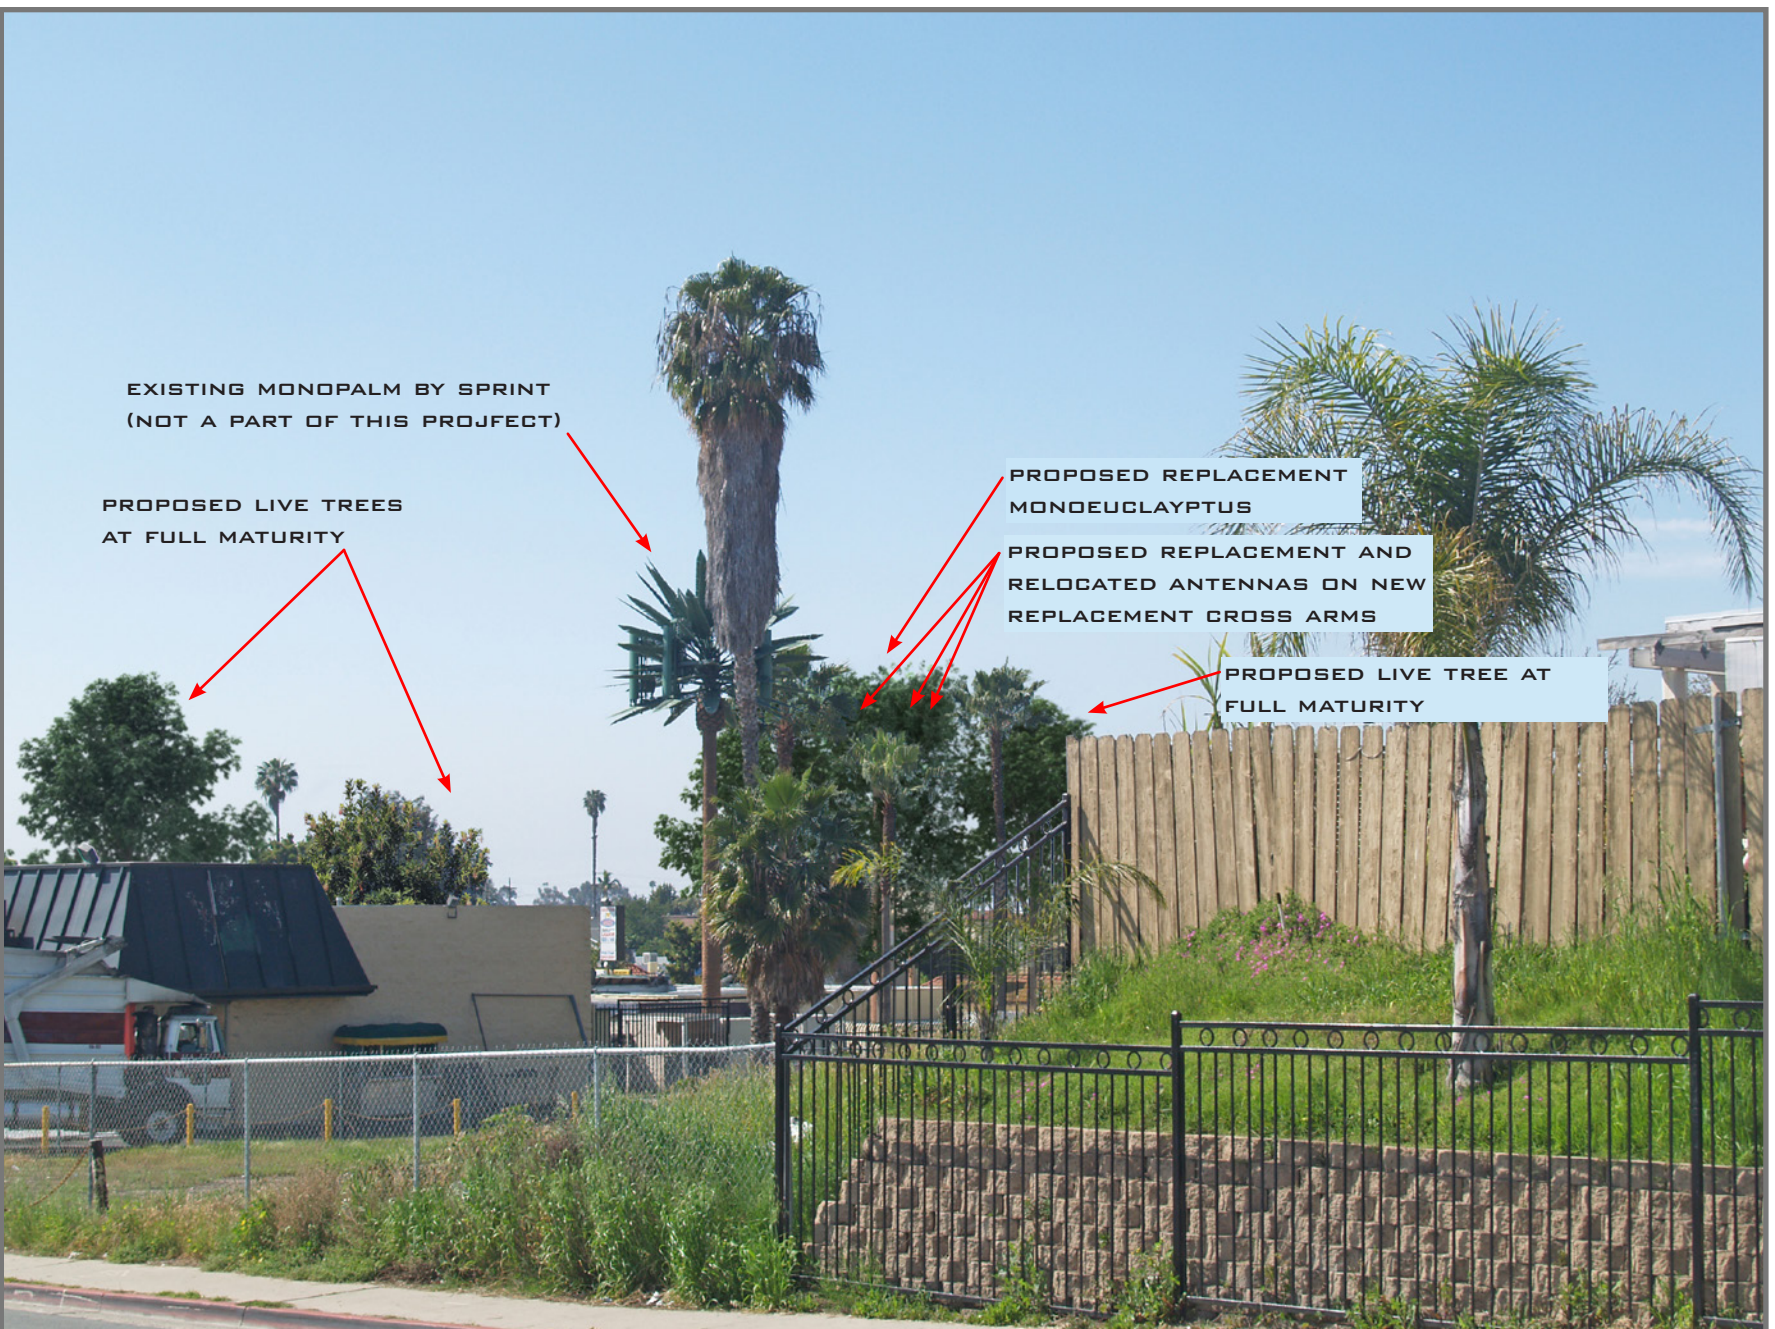

EXISTING

PROPOSED LOOKING NORTHEAST FROM LOGAN AVENUE

EXISTING

PROPOSED LOOKING EAST FROM ADJACENT PROPERTY

EXISTING

PROPOSED

LOOKING SOUTHWEST FROM ADJACENT PROPERTY

EXISTING

PROPOSED LOOKING NORTHWEST FROM LOGAN AVENUE

EXISTING

PROPOSED LOOKING NORTHEAST FROM LOGAN AVENUE

EXISTING MONOPALM BY SPRINT
(NOT A PART OF THIS PROJECT)

EXISTING

EXISTING MONOPALM BY SPRINT
(NOT A PART OF THIS PROJECT)

PROPOSED LIVE TREES
AT FULL MATURITY

PROPOSED REPLACEMENT
MONOEUCALYPTUS
PROPOSED REPLACEMENT AND
RELOCATED ANTENNAS ON NEW
REPLACEMENT CROSS ARMS

PROPOSED LIVE TREE AT
FULL MATURITY

PROPOSED

LOOKING SOUTHWEST FROM EUCLID AVENUE

EXISTING

PROPOSED LOOKING WEST FROM EUCLID AVENUE