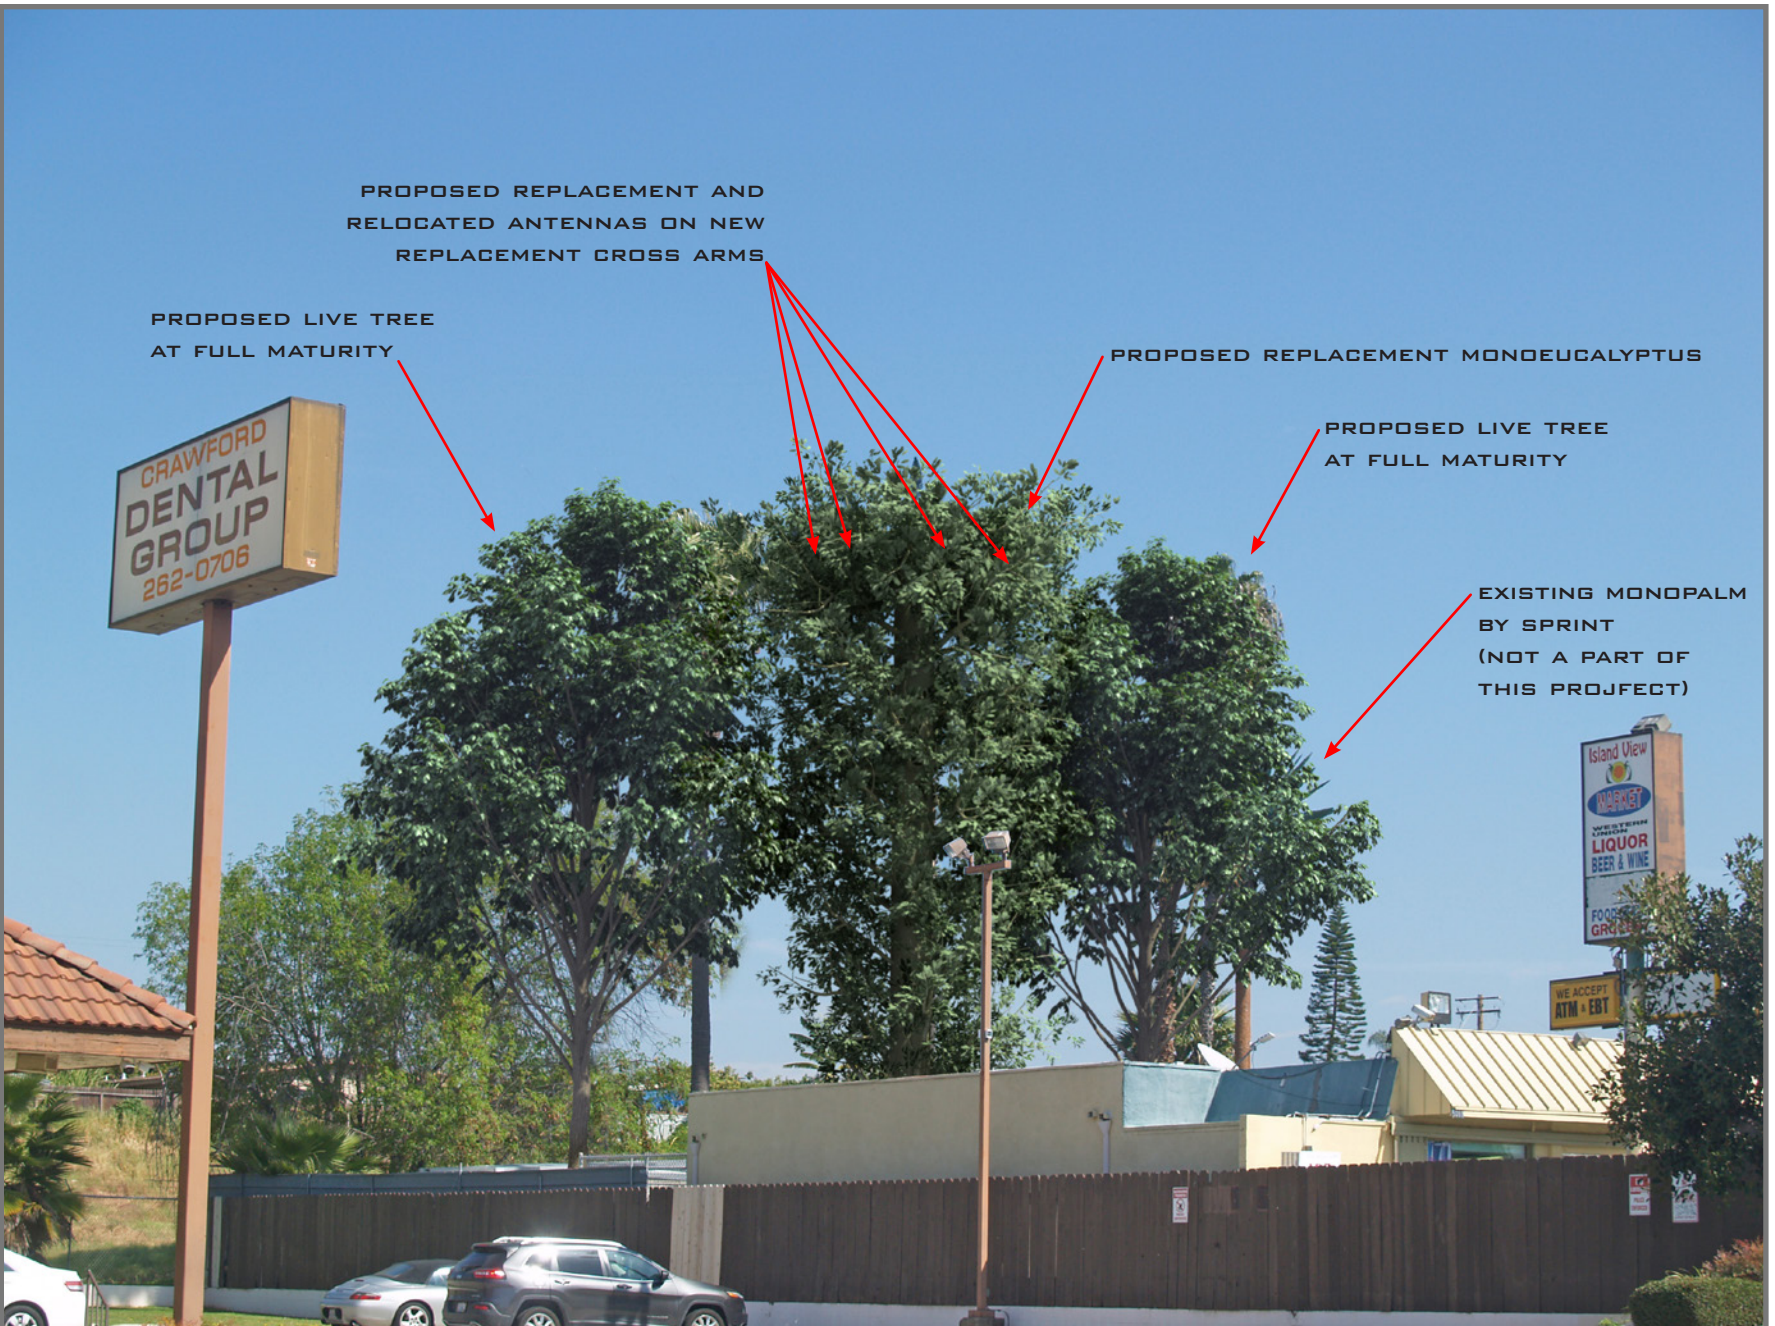

EXISTING

PROPOSED LOOKING NORTHEAST FROM LOGAN AVENUE

EXISTING

PROPOSED LOOKING EAST FROM ADJACENT PROPERTY

EXISTING

PROPOSED

LOOKING SOUTHWEST FROM ADJACENT PROPERTY

EXISTING

PROPOSED LOOKING NORTHWEST FROM LOGAN AVENUE

EXISTING

PROPOSED LOOKING NORTHEAST FROM LOGAN AVENUE

EXISTING MONOPALM BY SPRINT
(NOT A PART OF THIS PROJECT)

EXISTING

EXISTING MONOPALM BY SPRINT
(NOT A PART OF THIS PROJECT)

PROPOSED LIVE TREES
AT FULL MATURITY

PROPOSED REPLACEMENT
MONOEUCALYPTUS
PROPOSED REPLACEMENT AND
RELOCATED ANTENNAS ON NEW
REPLACEMENT CROSS ARMS

PROPOSED LIVE TREE AT
FULL MATURITY

PROPOSED

LOOKING SOUTHWEST FROM EUCLID AVENUE

EXISTING

PROPOSED LOOKING WEST FROM EUCLID AVENUE