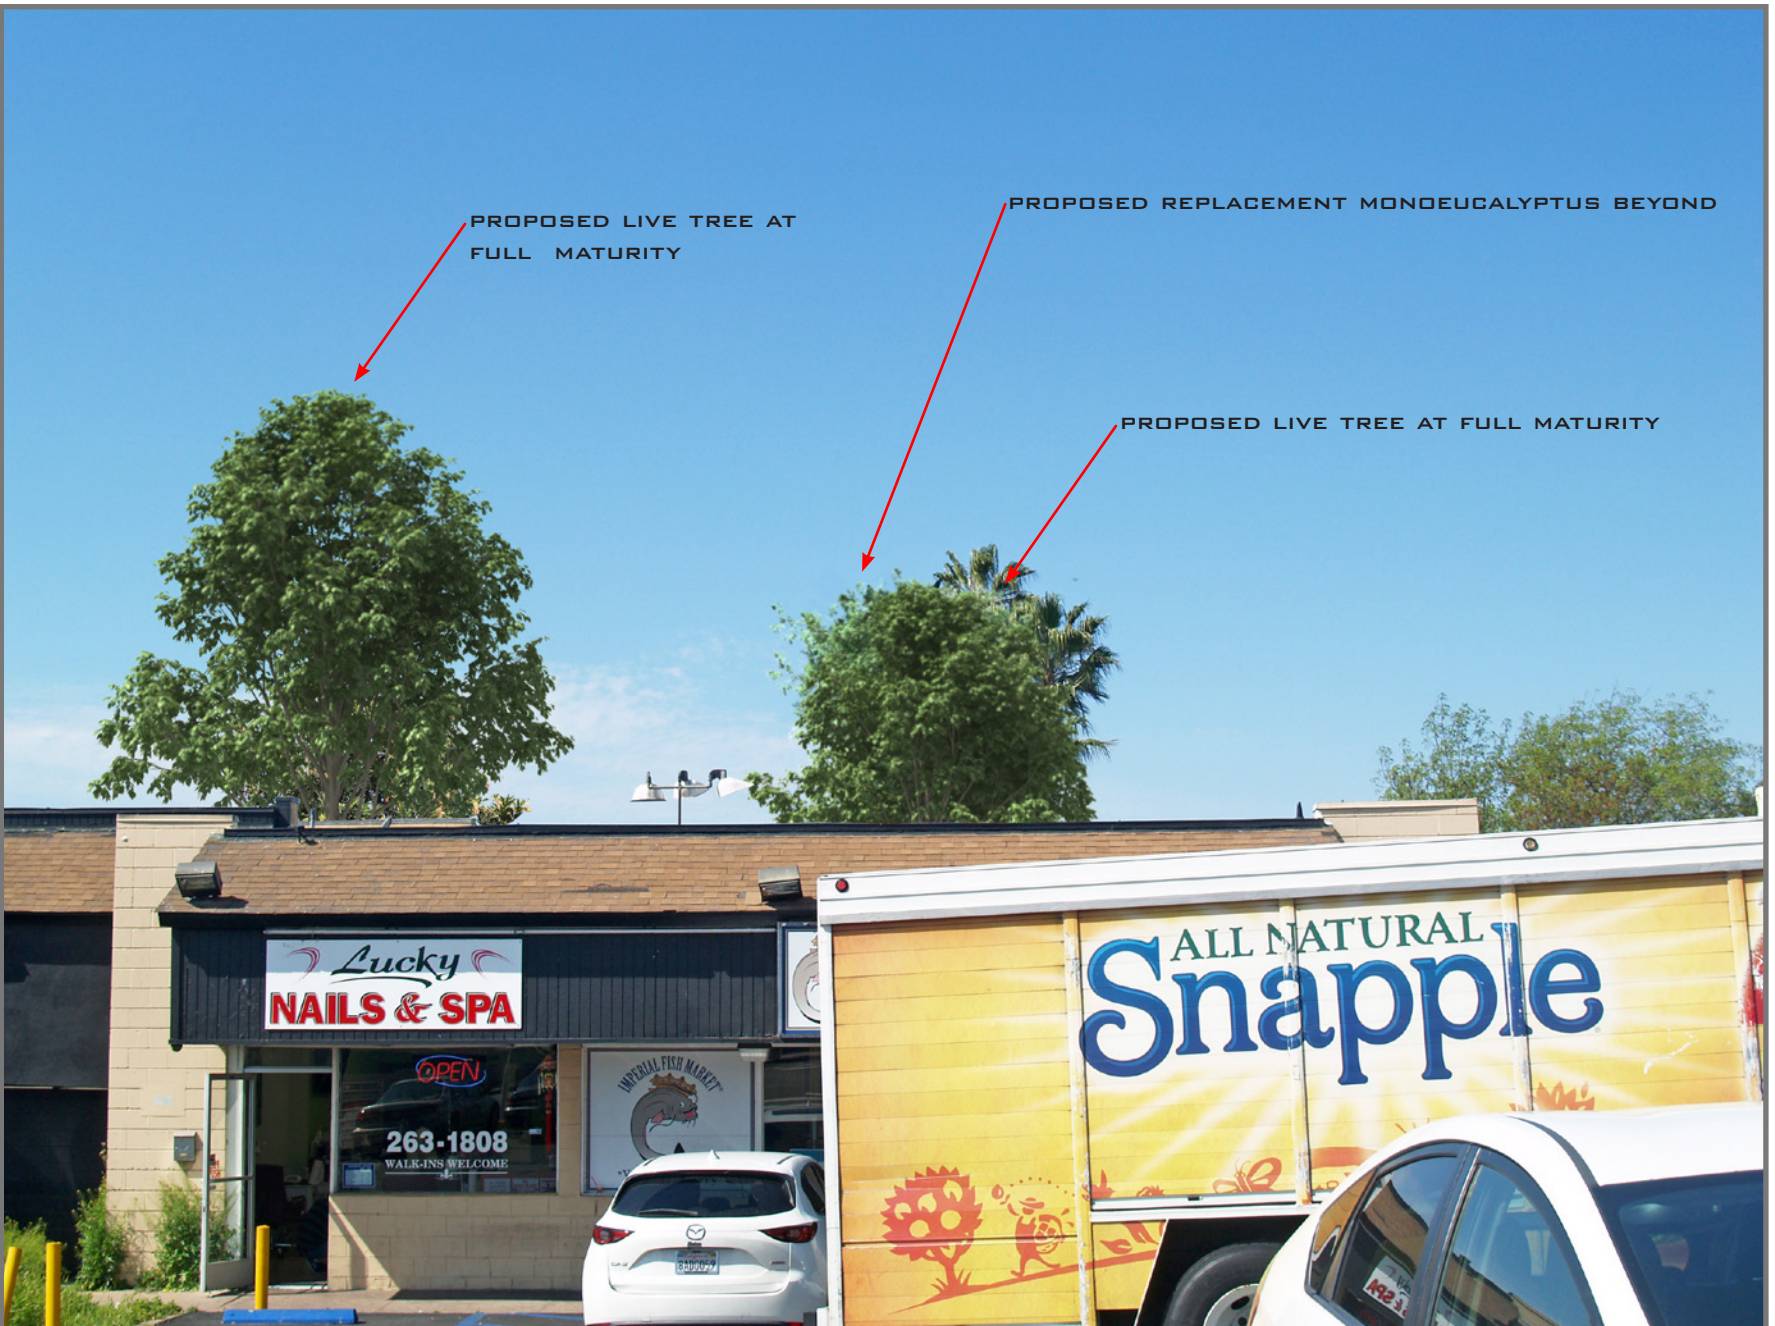

EXISTING

PROPOSED LOOKING NORTHEAST FROM LOGAN AVENUE

EXISTING

PROPOSED LOOKING EAST FROM ADJACENT PROPERTY

EXISTING

PROPOSED

LOOKING SOUTHWEST FROM ADJACENT PROPERTY

EXISTING

PROPOSED LOOKING NORTHWEST FROM LOGAN AVENUE

EXISTING

PROPOSED LOOKING NORTHEAST FROM LOGAN AVENUE

EXISTING MONOPALM BY SPRINT
(NOT A PART OF THIS PROJECT)

EXISTING

EXISTING MONOPALM BY SPRINT
(NOT A PART OF THIS PROJECT)

PROPOSED LIVE TREES
AT FULL MATURITY

PROPOSED REPLACEMENT
MONOEUCALYPTUS
PROPOSED REPLACEMENT AND
RELOCATED ANTENNAS ON NEW
REPLACEMENT CROSS ARMS

PROPOSED LIVE TREE AT
FULL MATURITY

PROPOSED

LOOKING SOUTHWEST FROM EUCLID AVENUE

EXISTING

PROPOSED LOOKING WEST FROM EUCLID AVENUE