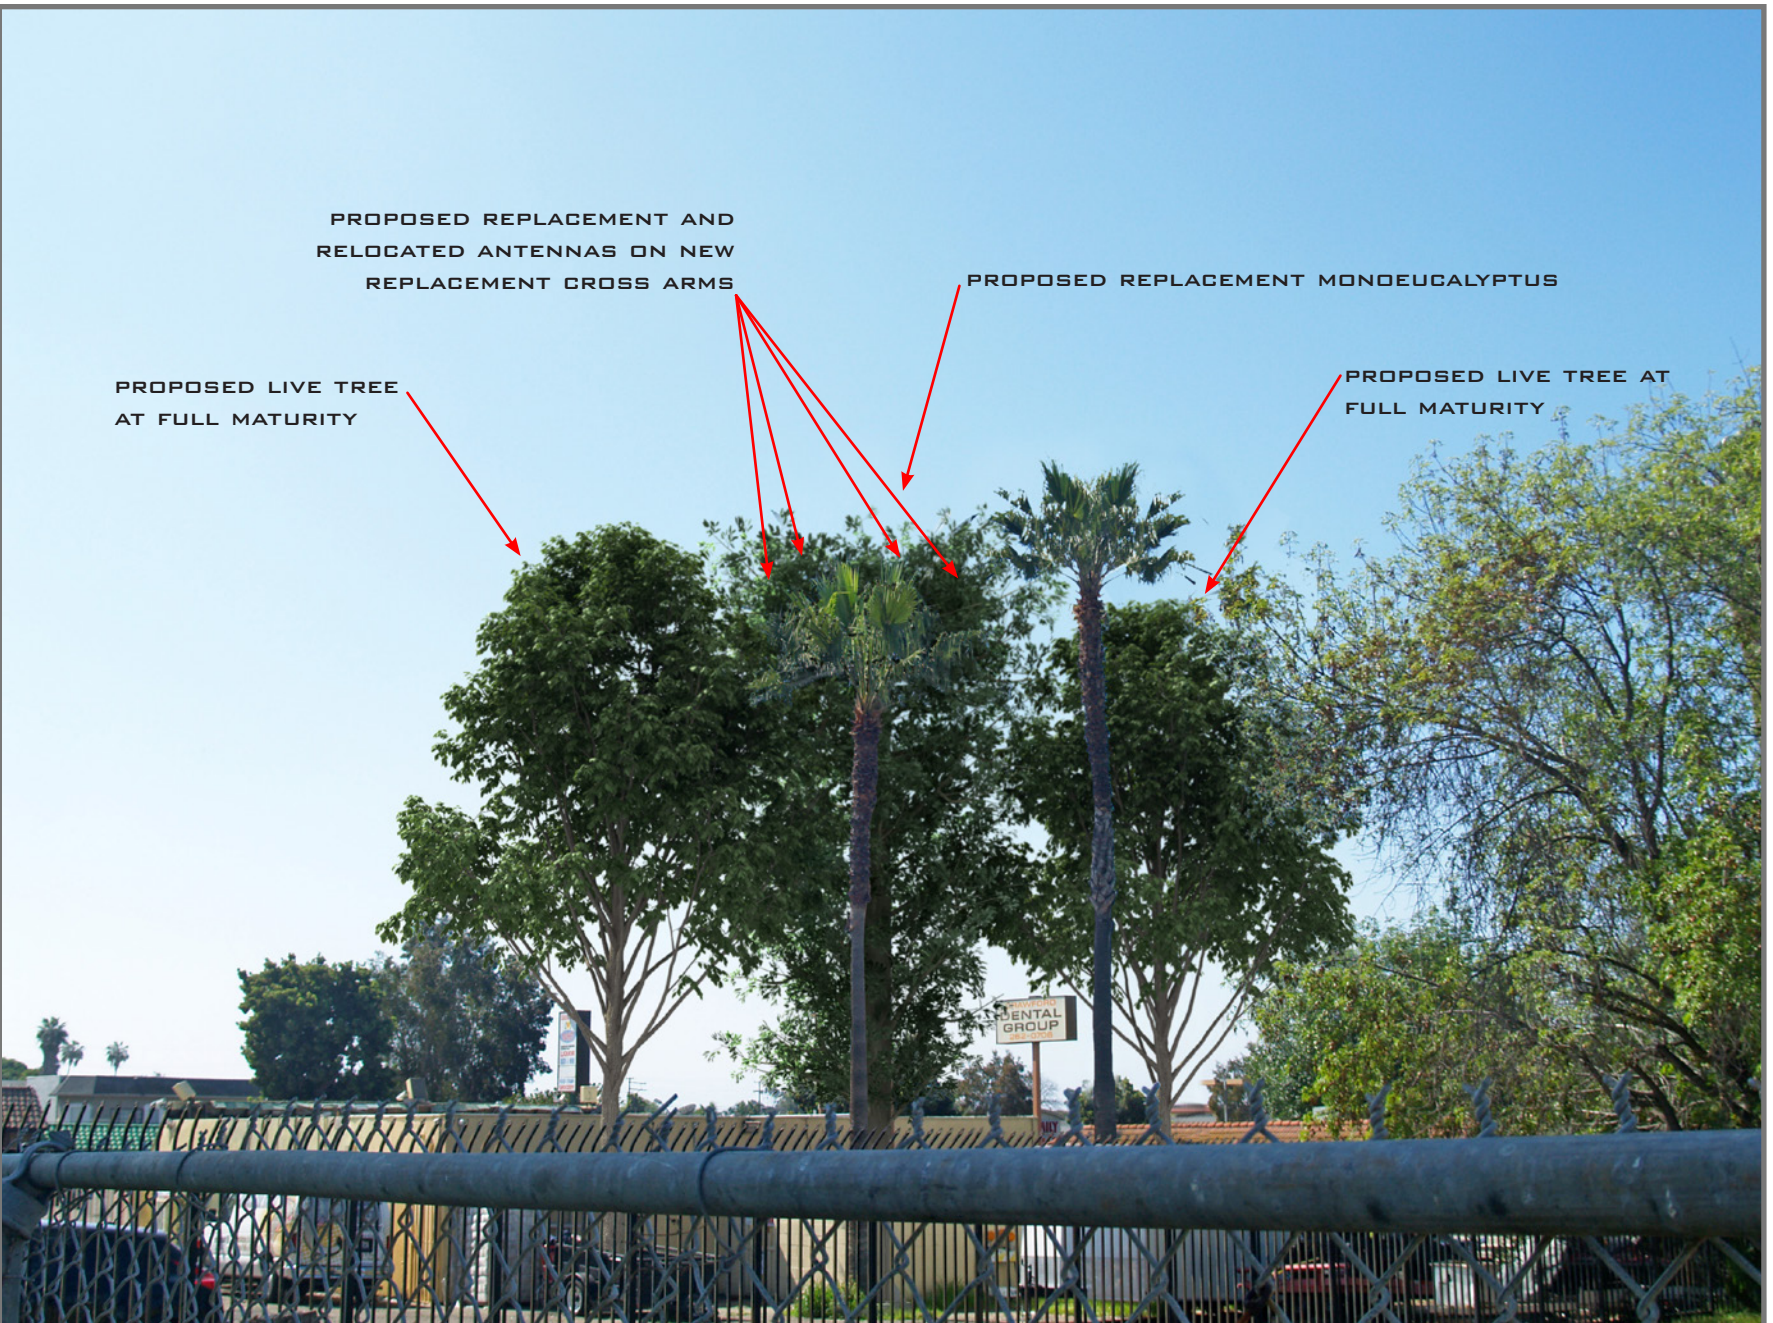

EXISTING

PROPOSED LOOKING NORTHEAST FROM LOGAN AVENUE

EXISTING

PROPOSED LOOKING EAST FROM ADJACENT PROPERTY

EXISTING

PROPOSED

LOOKING SOUTHWEST FROM ADJACENT PROPERTY

EXISTING

PROPOSED LOOKING NORTHWEST FROM LOGAN AVENUE

EXISTING

PROPOSED LOOKING NORTHEAST FROM LOGAN AVENUE

EXISTING MONOPALM BY SPRINT
(NOT A PART OF THIS PROJECT)

EXISTING

EXISTING MONOPALM BY SPRINT
(NOT A PART OF THIS PROJECT)

PROPOSED LIVE TREES
AT FULL MATURITY

PROPOSED REPLACEMENT
MONOEUCALYPTUS
PROPOSED REPLACEMENT AND
RELOCATED ANTENNAS ON NEW
REPLACEMENT CROSS ARMS

PROPOSED LIVE TREE AT
FULL MATURITY

PROPOSED

LOOKING SOUTHWEST FROM EUCLID AVENUE

EXISTING

PROPOSED LOOKING WEST FROM EUCLID AVENUE