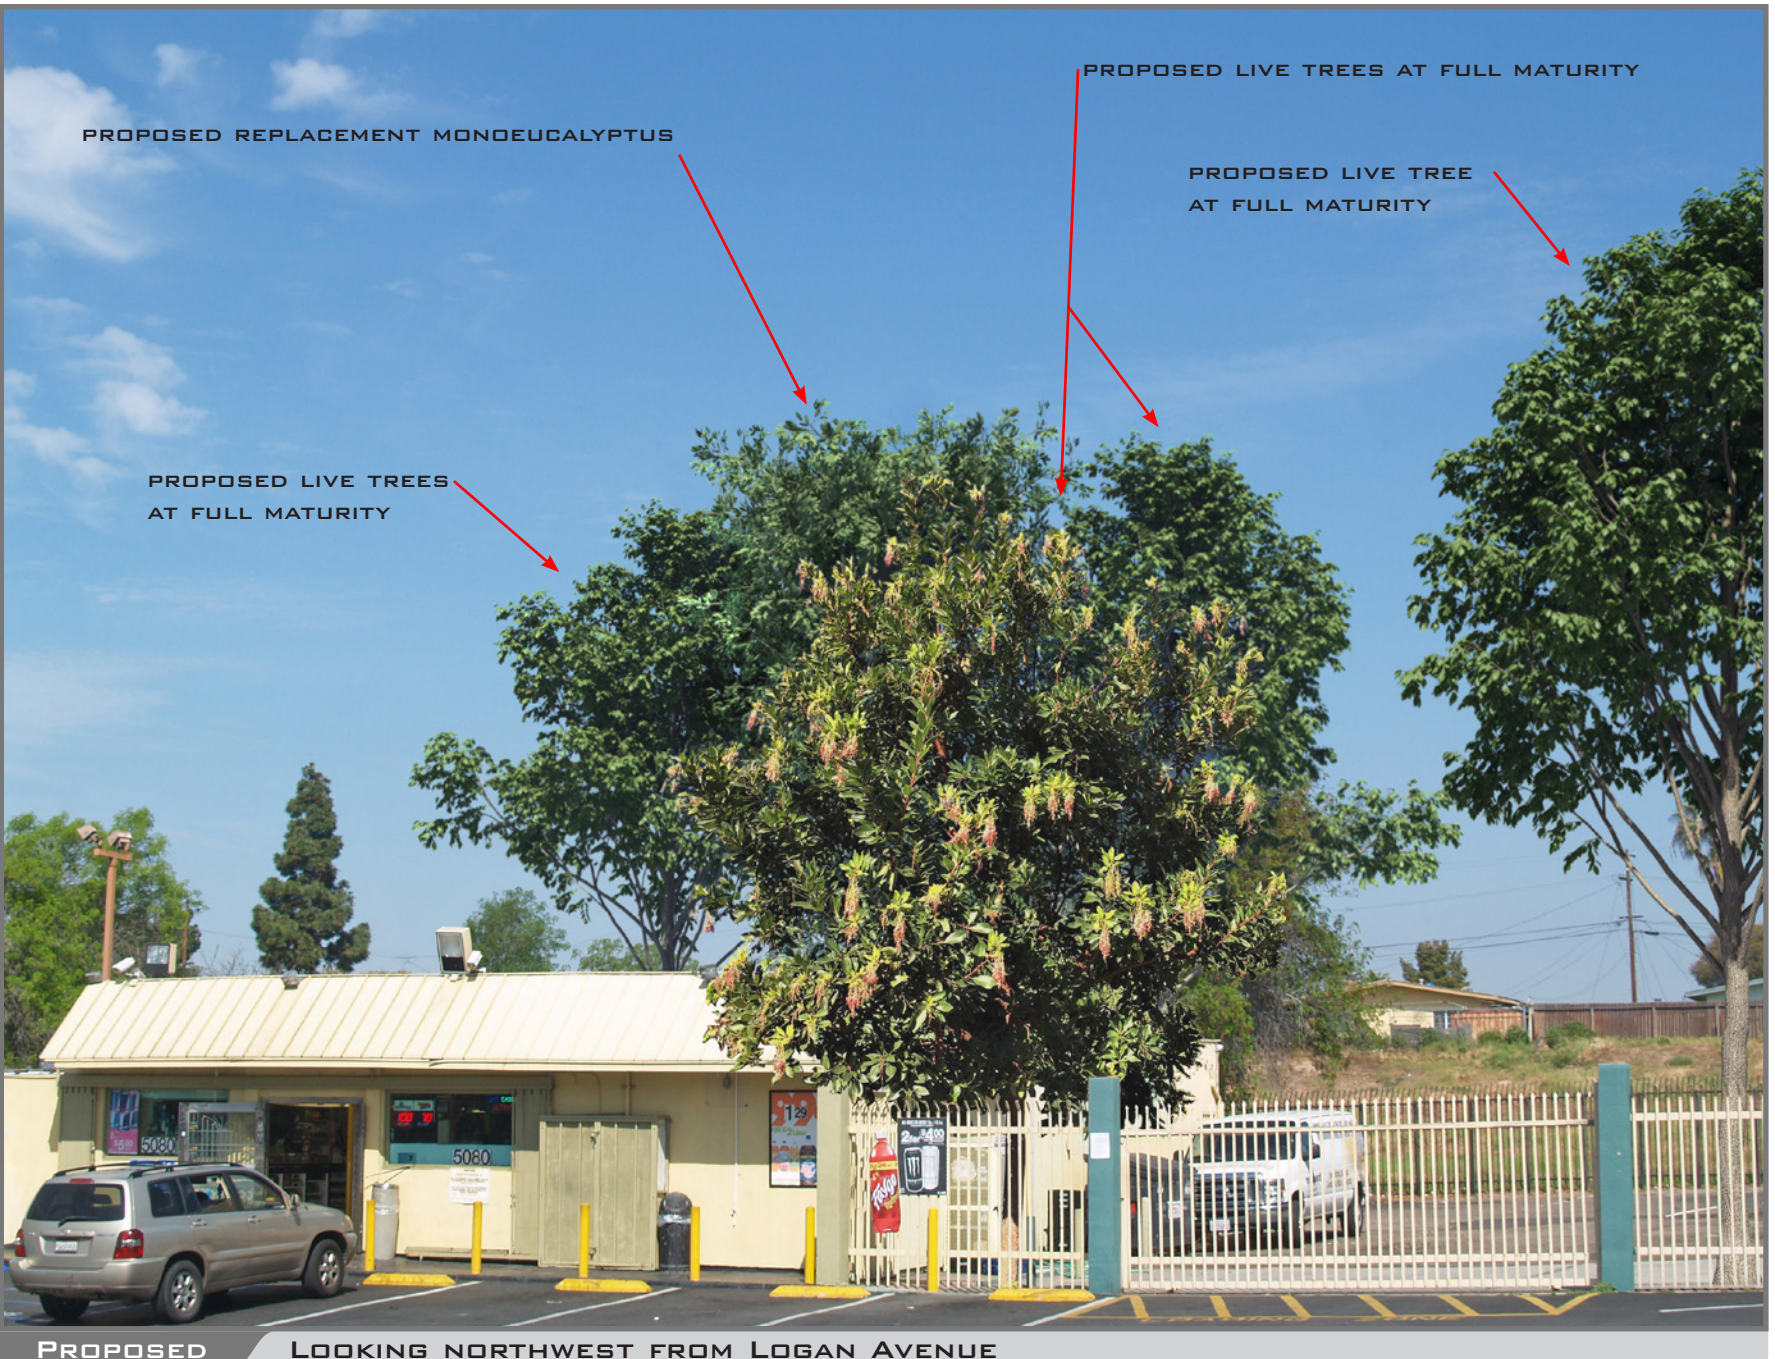

EXISTING

PROPOSED LOOKING NORTHEAST FROM LOGAN AVENUE

EXISTING

PROPOSED LOOKING EAST FROM ADJACENT PROPERTY

EXISTING

PROPOSED

LOOKING SOUTHWEST FROM ADJACENT PROPERTY

EXISTING

PROPOSED LOOKING NORTHWEST FROM LOGAN AVENUE

EXISTING

PROPOSED LOOKING NORTHEAST FROM LOGAN AVENUE

EXISTING MONOPALM BY SPRINT
(NOT A PART OF THIS PROJECT)

EXISTING

EXISTING MONOPALM BY SPRINT
(NOT A PART OF THIS PROJECT)

PROPOSED LIVE TREES
AT FULL MATURITY

PROPOSED REPLACEMENT
MONOEUCALYPTUS
PROPOSED REPLACEMENT AND
RELOCATED ANTENNAS ON NEW
REPLACEMENT CROSS ARMS

PROPOSED LIVE TREE AT
FULL MATURITY

PROPOSED

LOOKING SOUTHWEST FROM EUCLID AVENUE

EXISTING

PROPOSED LOOKING WEST FROM EUCLID AVENUE